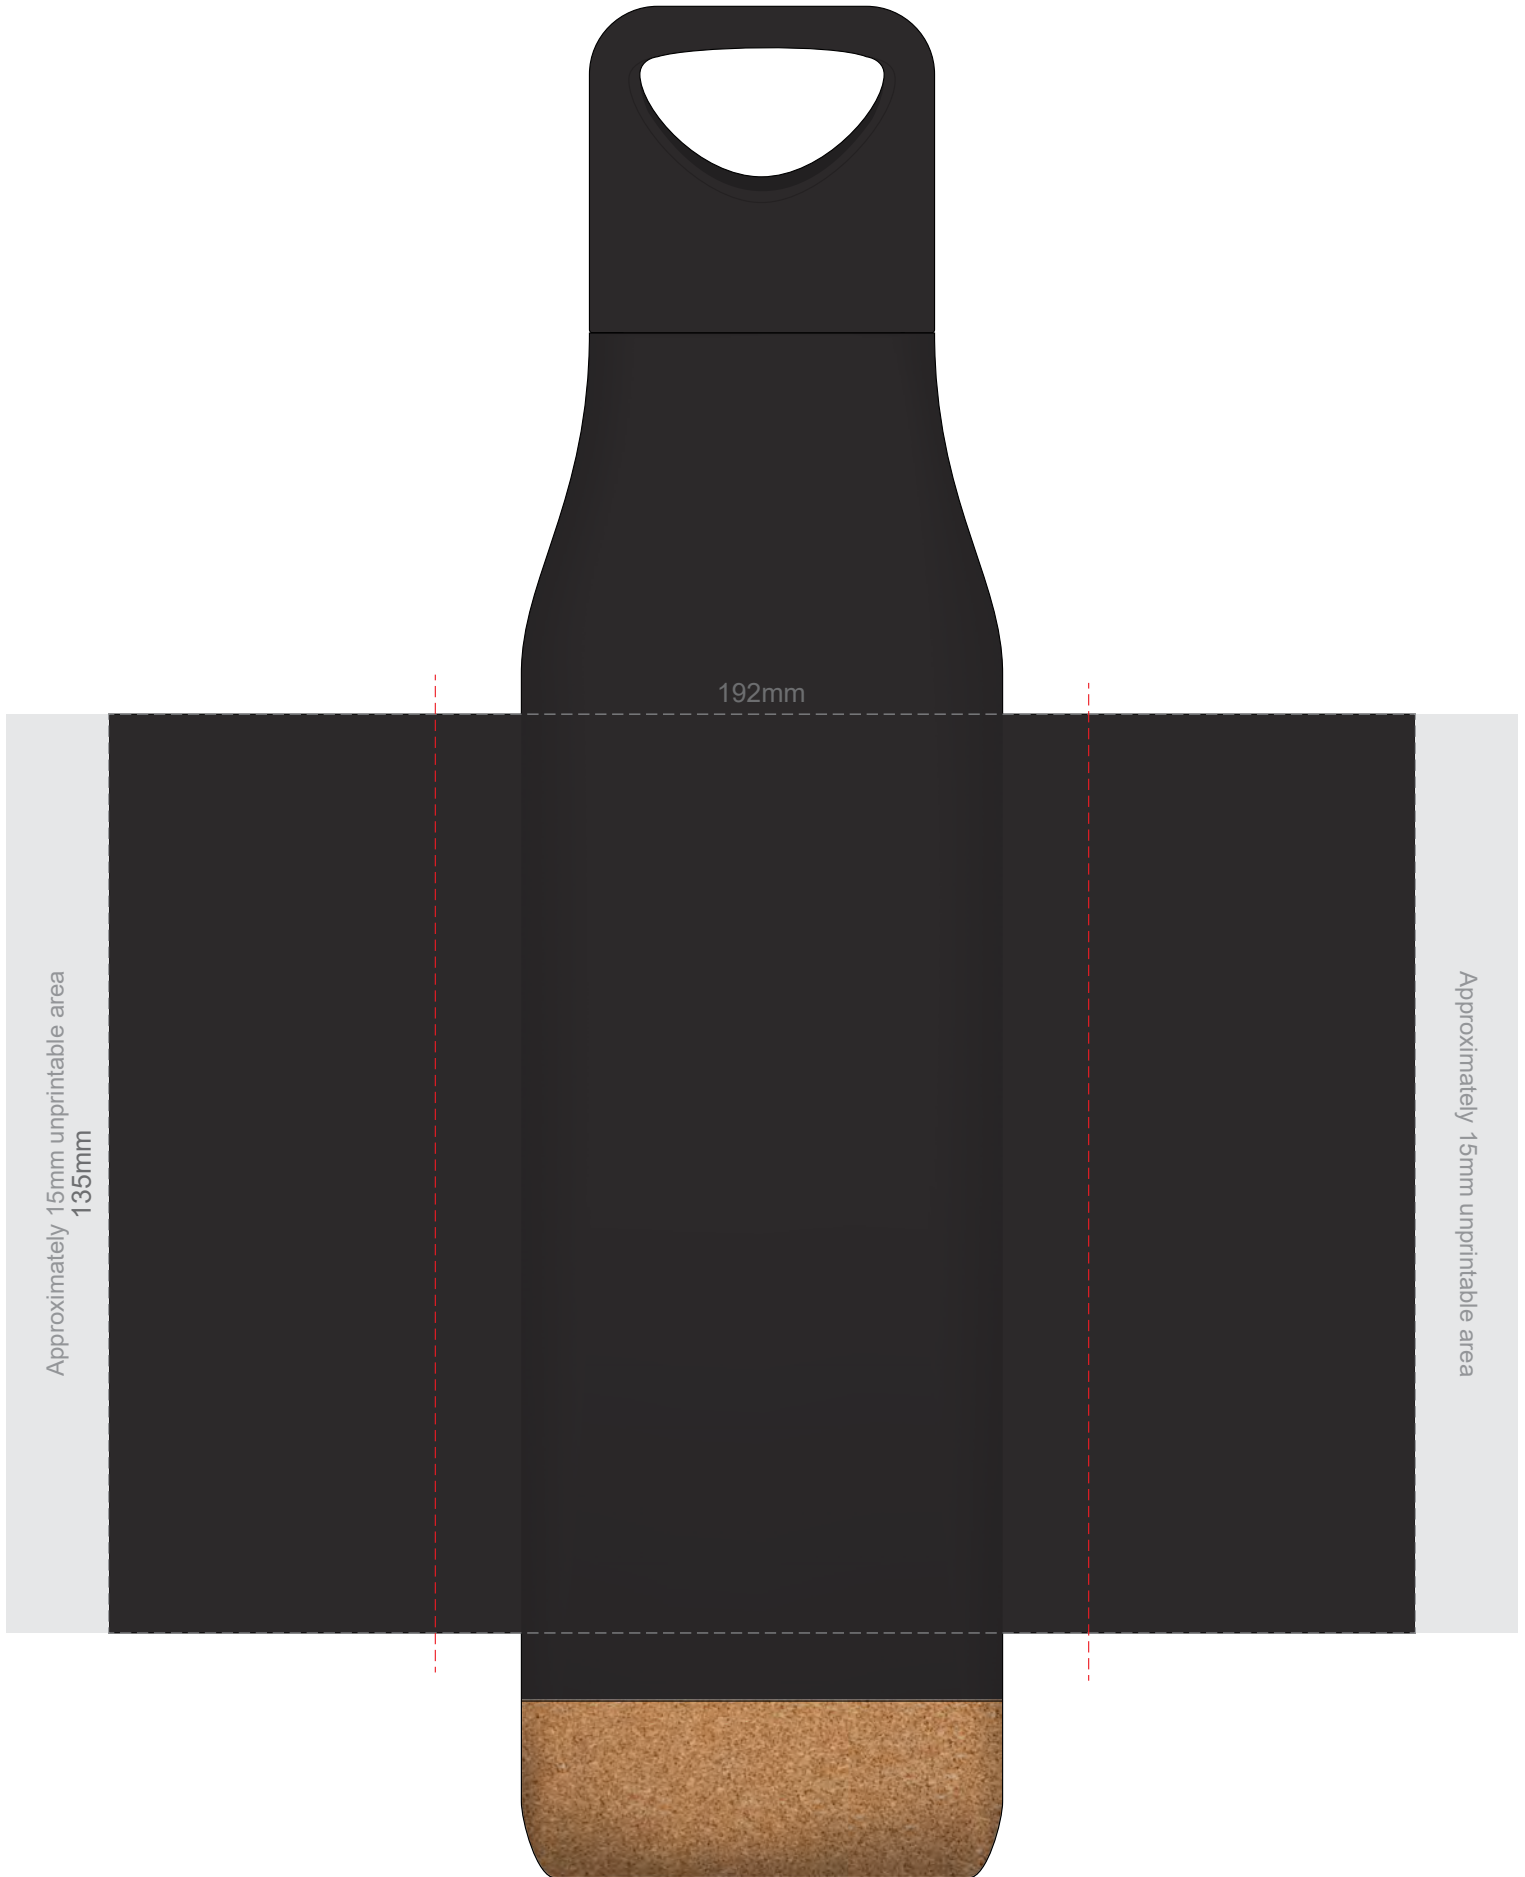

100% of Actual Size
Pad Print

100% of Actual Size
Laser Engraving

50mm

90mm

Shiny Stainless Steel Finish

90% of Actual Size
Screen Print

192mm

Approximately 15mm unprintable area
135mm

Approximately 15mm unprintable area

Red Line = Exact opposites of the product
(centre artwork to the red line)