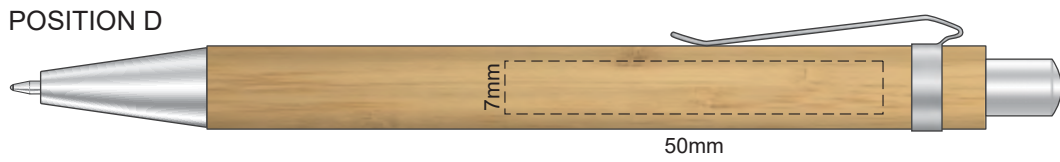

100% of Actual Size
Screen Print (one colour)

100% of Actual Size
Pad Print

100% of Actual Size
Laser Engraving

This product is a natural material, please allow for variances in grain pattern and engraving colour.

Engraves to a Natural Etch