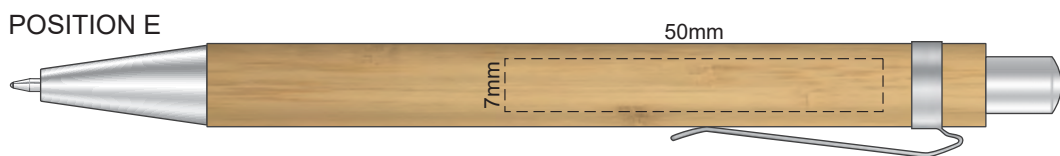

100% of Actual Size
Screen Print (one colour)

100% of Actual Size
Pad Print

100% of Actual Size
Laser Engraving

This product is a natural material, please allow for variances in grain pattern and engraving colour.

Engraves to a Natural Etch