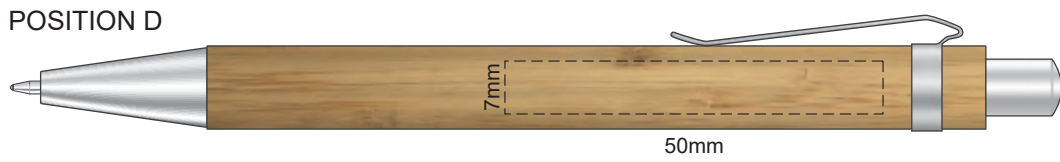

100% of Actual Size
Screen Print (one colour)

100% of Actual Size
Pad Print

100% of Actual Size
Laser Engraving

This product is a natural material, please allow for variances in grain pattern and engraving colour.

Engraves to a Natural Etch