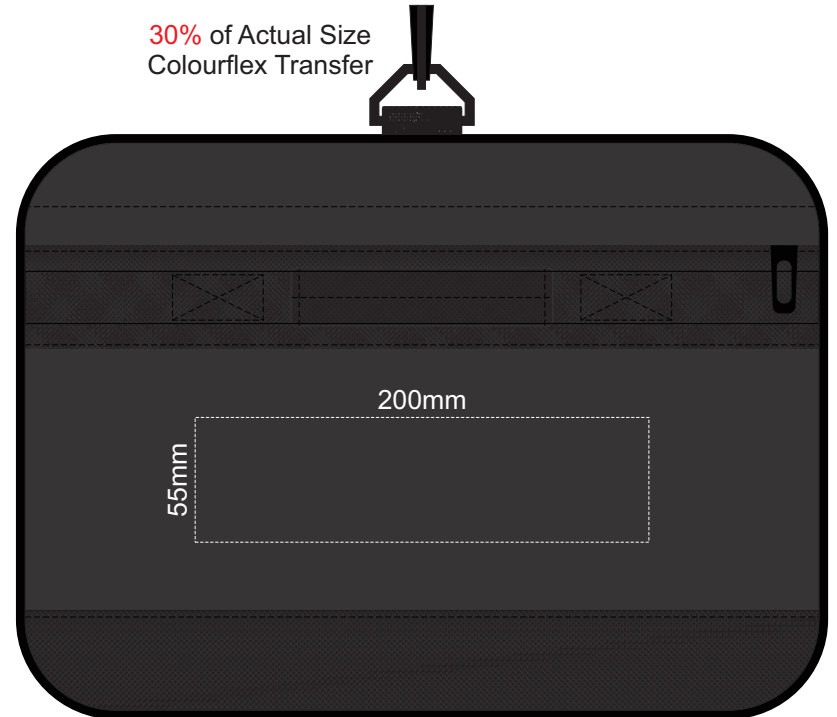

30% of Actual Size
Colourflex Transfer

FRONT POCKET

30% of Actual Size
Colourflex Transfer

LEFT POCKET

30% of Actual Size
Colourflex Transfer

RIGHT POCKET