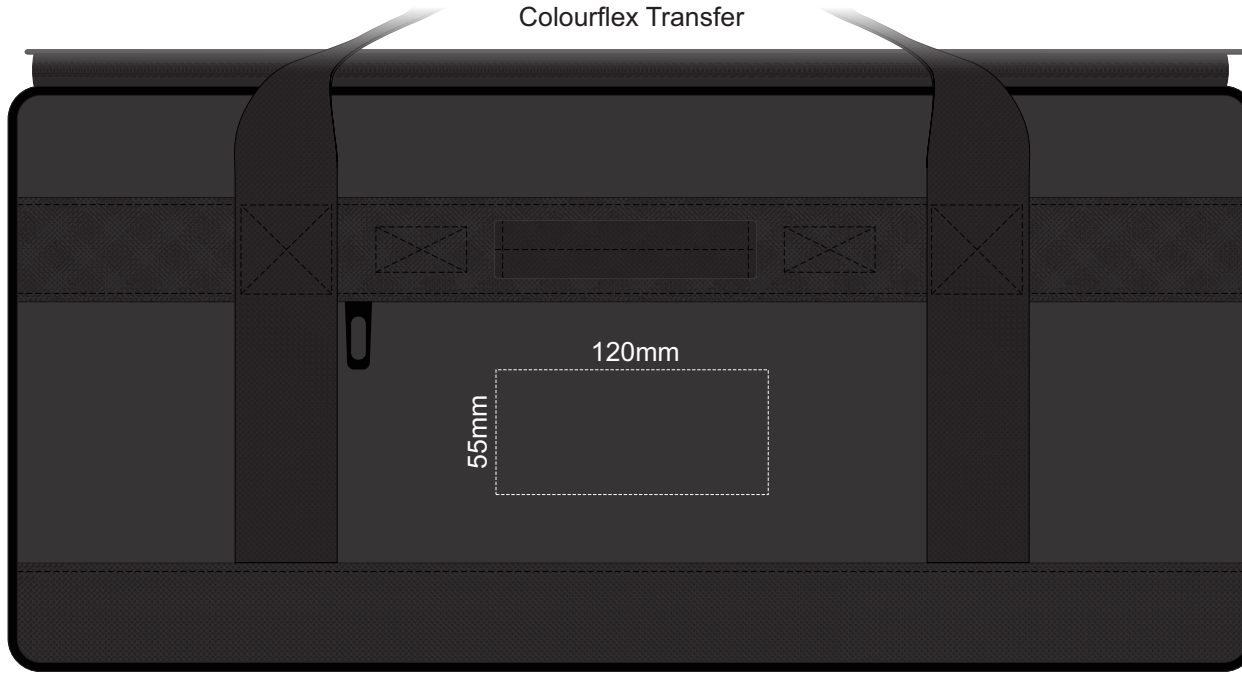

30% of Actual Size
Colourflex Transfer

FRONT POCKET

30% of Actual Size
Colourflex Transfer

LEFT POCKET

30% of Actual Size
Colourflex Transfer

RIGHT POCKET