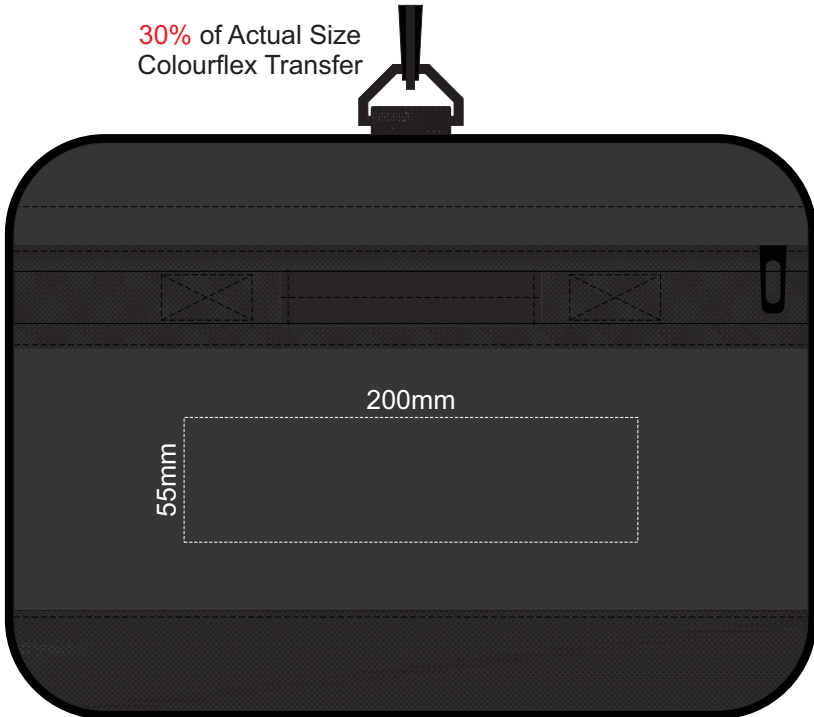

30% of Actual Size
Colourflex Transfer

FRONT POCKET

30% of Actual Size
Colourflex Transfer

LEFT POCKET

30% of Actual Size
Colourflex Transfer

RIGHT POCKET