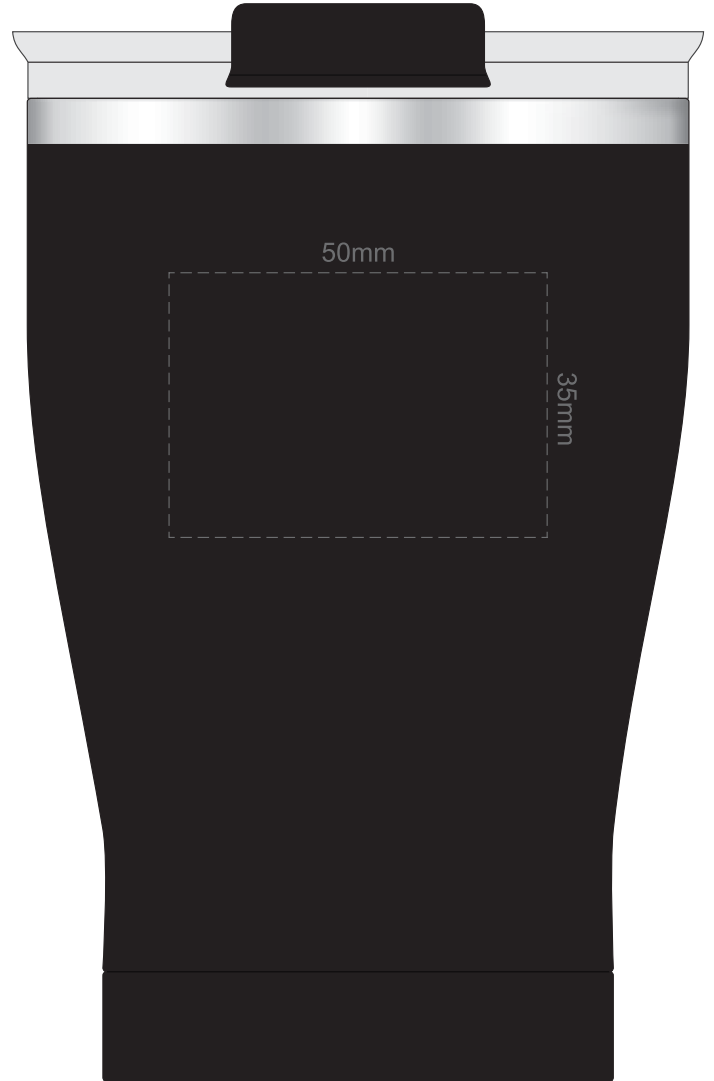

100% of Actual Size  
Pad Print

SIDE 1

SIDE 2

100% of Actual Size  
Laser Engraving

SIDE 1

SIDE 2

 Shiny Stainless Steel Finish