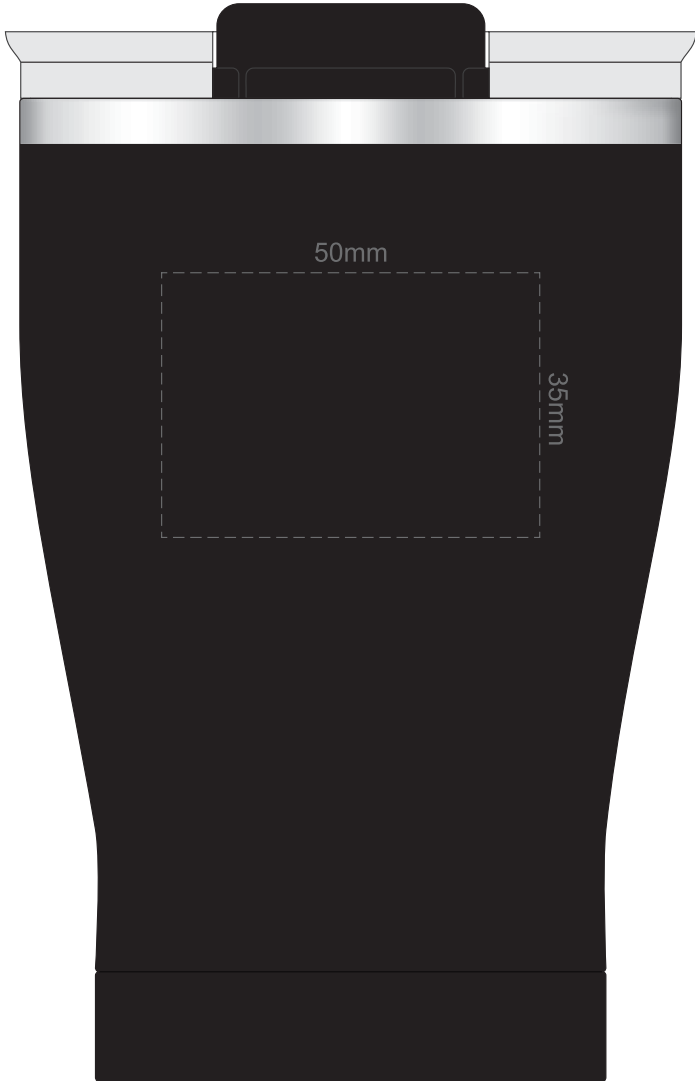

100% of Actual Size  
Pad Print

SIDE 1

SIDE 2

100% of Actual Size  
Laser Engraving

SIDE 1

SIDE 2

 Shiny Stainless Steel Finish