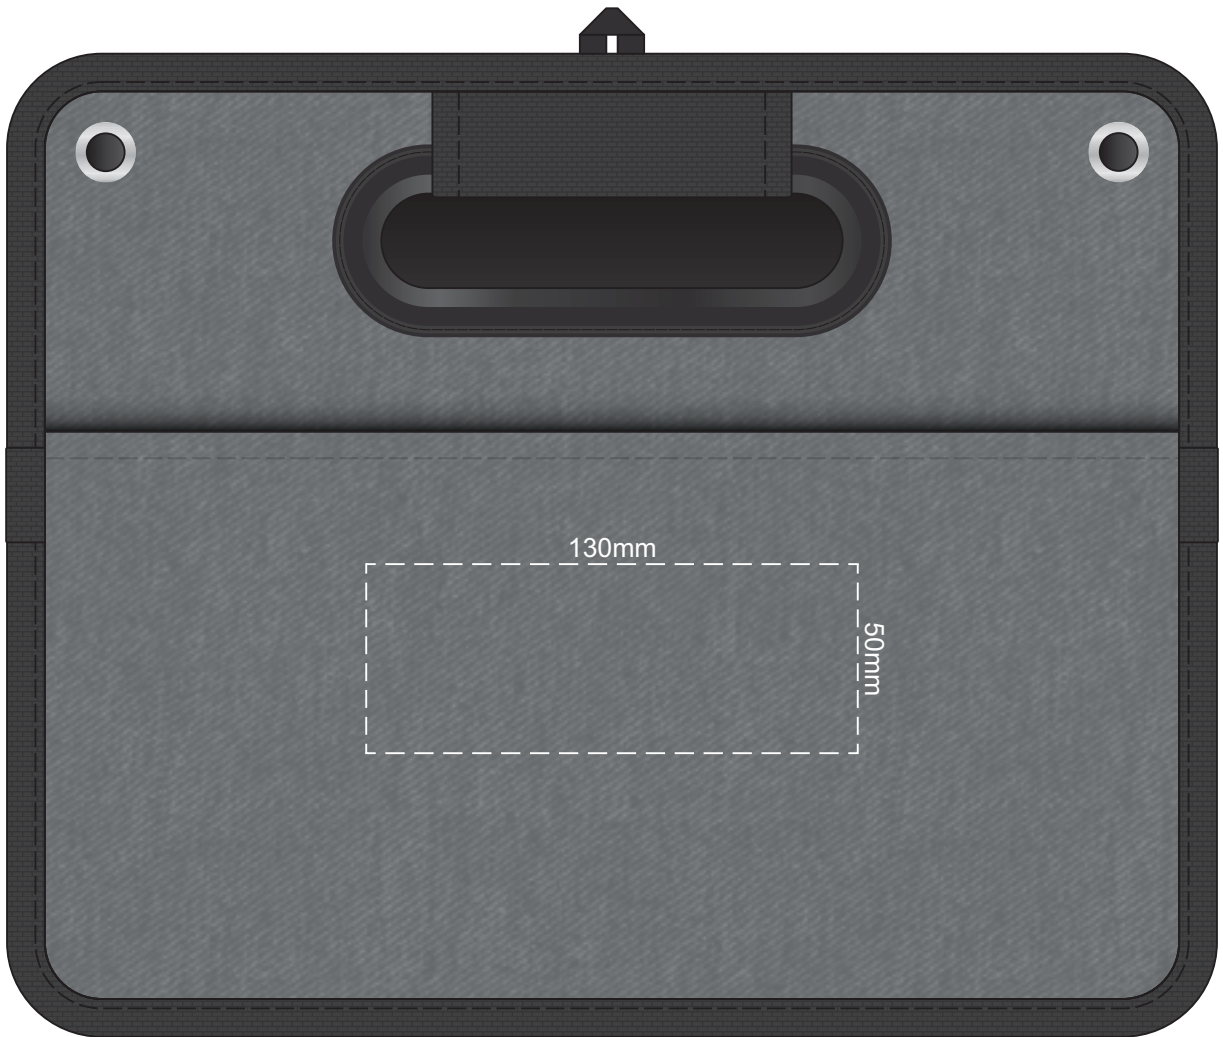

50% of Actual Size
Screen Print

FRONT

50% of Actual Size
Screen Print

BACK

50% of Actual Size
Colourflex Transfer

FRONT

50% of Actual Size
Colourflex Transfer

BACK