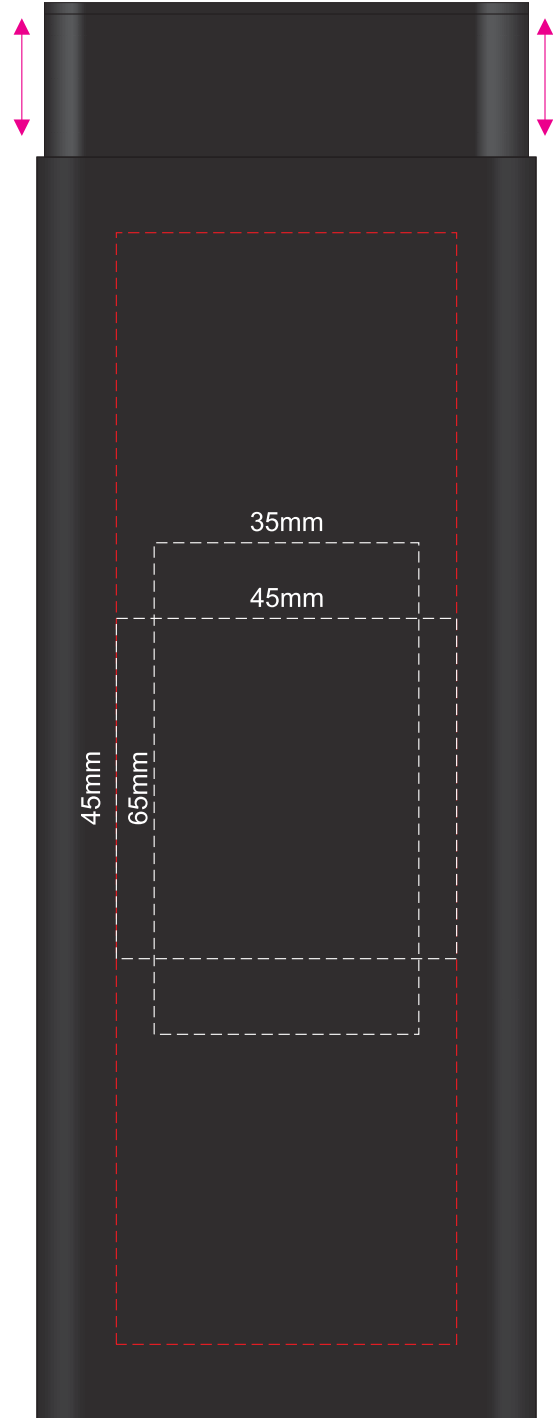

100% of Actual Size  
Pad Print - Side 1

Branding area can be moved anywhere within the red line.

100% of Actual Size  
Pad Print - Side 2

Branding area can be moved anywhere within the red line.

100% of Actual Size  
Laser Engraving - Side 1  
Direct Digital - Side 1

Branding area can be moved **anywhere within the red line.**

100% of Actual Size  
Laser Engraving - Side 2  
Direct Digital - Side 2

Branding area can be moved **anywhere within the red line.**

 Laser engraves to an oxidised white