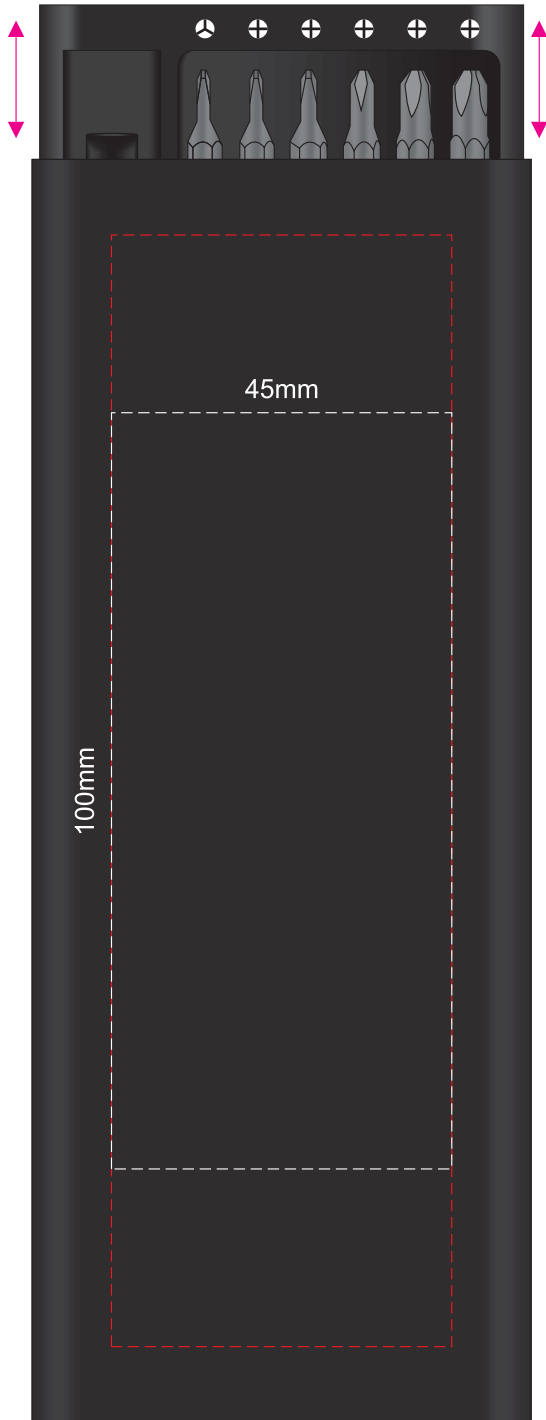

100% of Actual Size  
Pad Print - Side 1

Branding area can be moved anywhere within the red line.

100% of Actual Size  
Pad Print - Side 2

Branding area can be moved anywhere within the red line.

100% of Actual Size  
Laser Engraving - Side 1  
Direct Digital - Side 1

Branding area can be moved **anywhere within the red line.**

100% of Actual Size  
Laser Engraving - Side 2  
Direct Digital - Side 2

Branding area can be moved **anywhere within the red line.**

 Laser engraves to an oxidised white