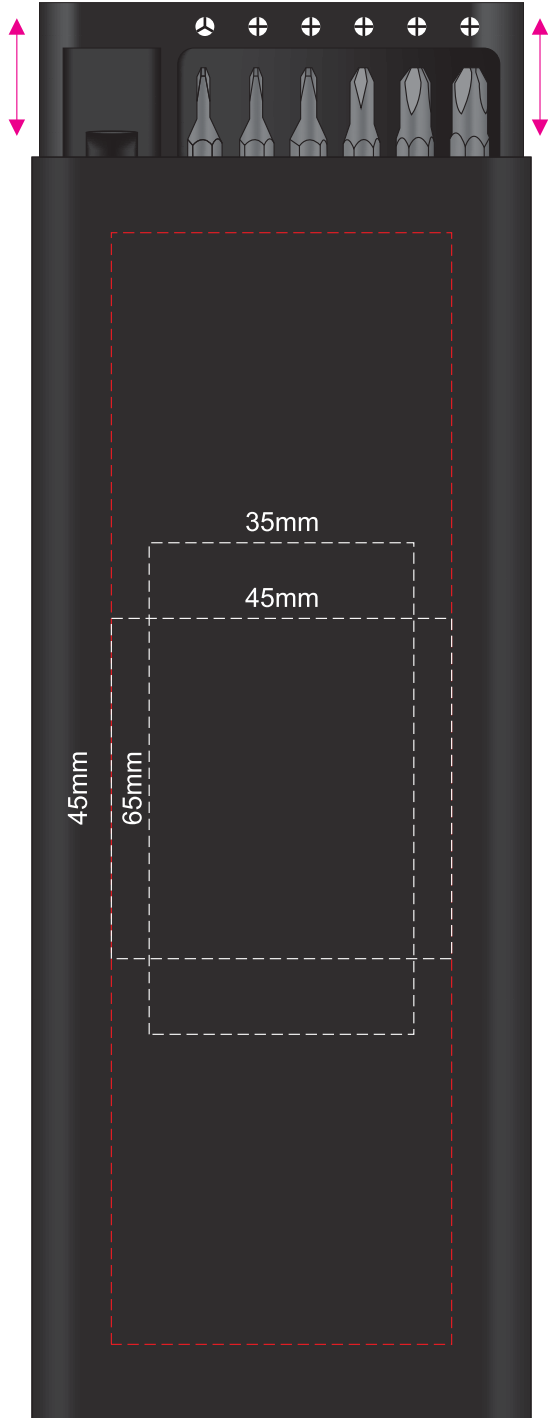

100% of Actual Size  
Pad Print - Side 1

Branding area can be moved anywhere within the red line.

100% of Actual Size  
Pad Print - Side 2

Branding area can be moved anywhere within the red line.

100% of Actual Size  
Laser Engraving - Side 1  
Direct Digital - Side 1

Branding area can be moved **anywhere within the red line.**

100% of Actual Size  
Laser Engraving - Side 2  
Direct Digital - Side 2

Branding area can be moved **anywhere within the red line.**

 Laser engraves to an oxidised white