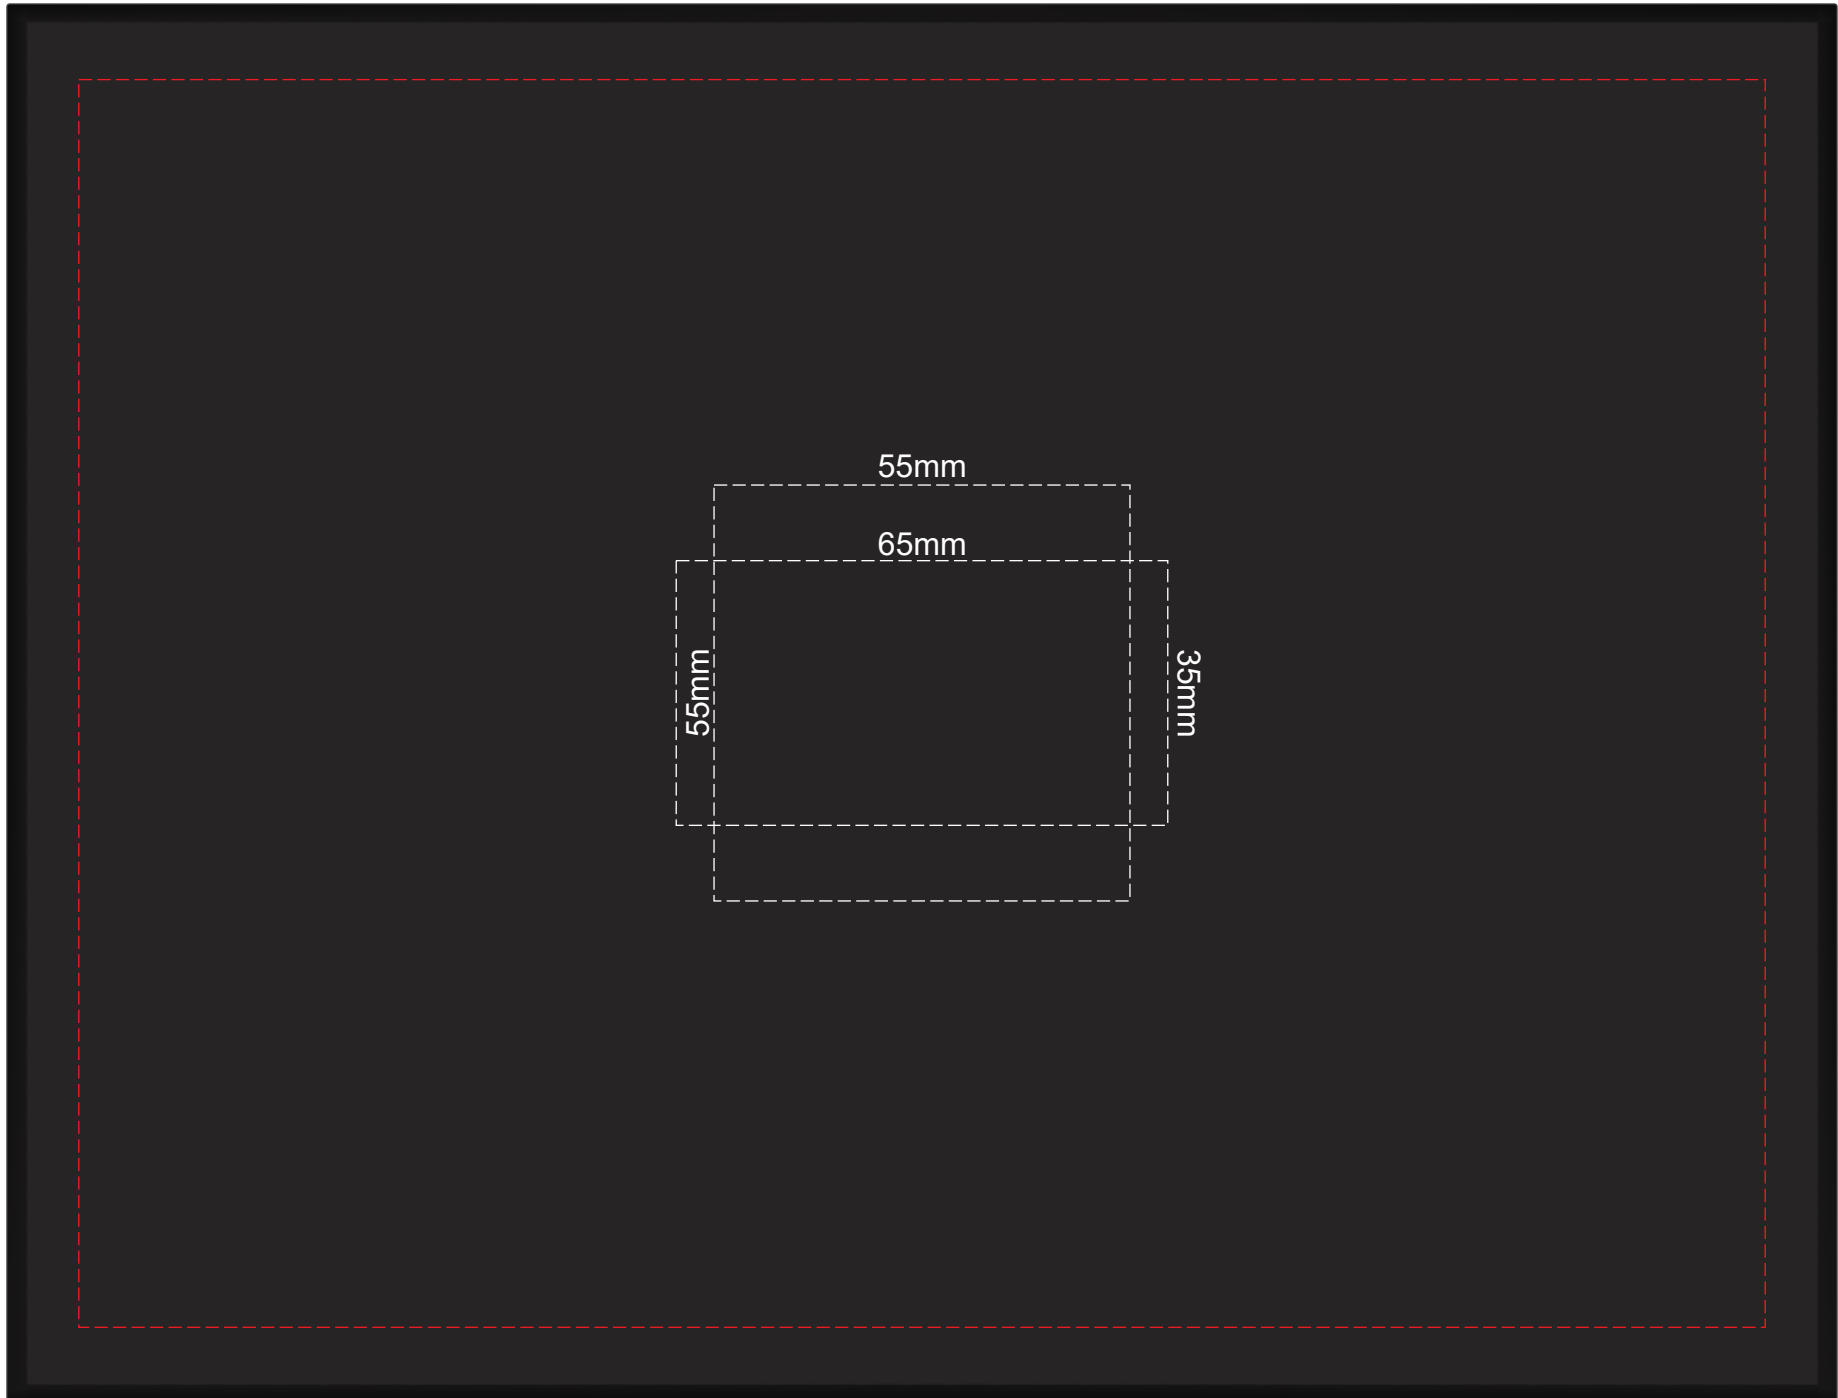

100% of Actual Size
Pad Print
Imitation Etch
(Both side print available)

100% of Actual Size
Pad Print

Branding area can be moved **anywhere within the red line**