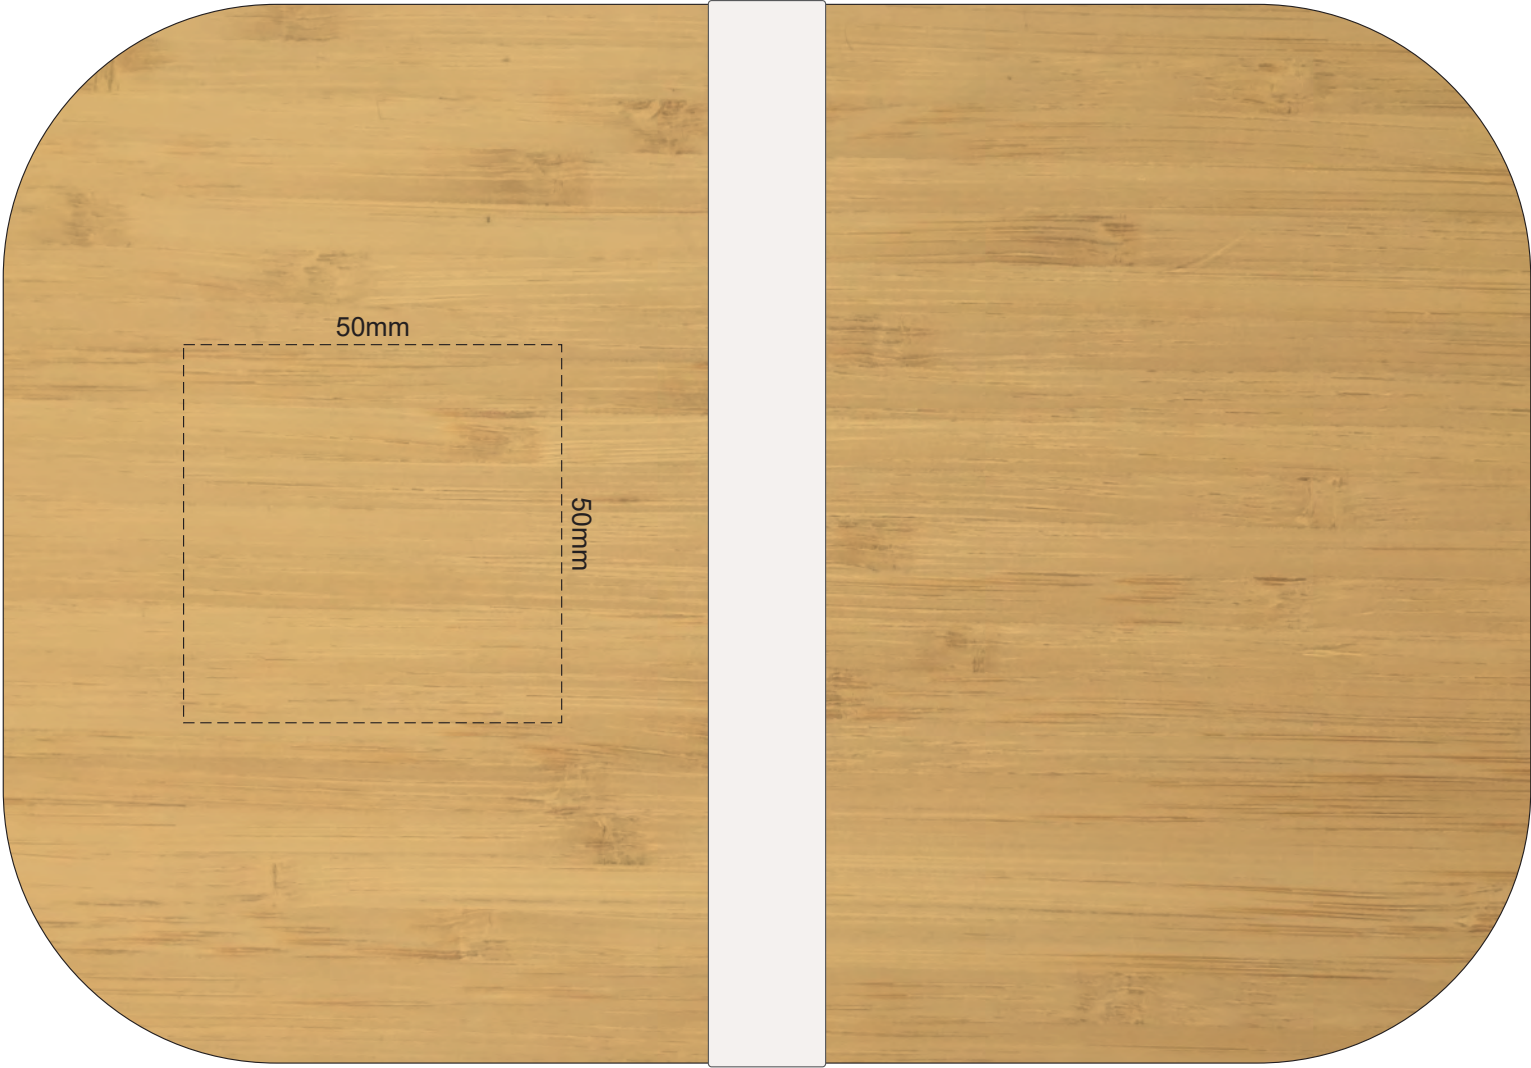

100% of Actual Size
Pad Print

50mm

50mm

100% of Actual Size
Pad Print

100% of Actual Size
Laser Engraving

This product is a natural material, please allow for variances in grain pattern and engraving colour.

 Engraves to a Natural Etch

100% of Actual Size
Direct Digital Template

40% of Actual Size
Direct Digital when assembled

No large block prints