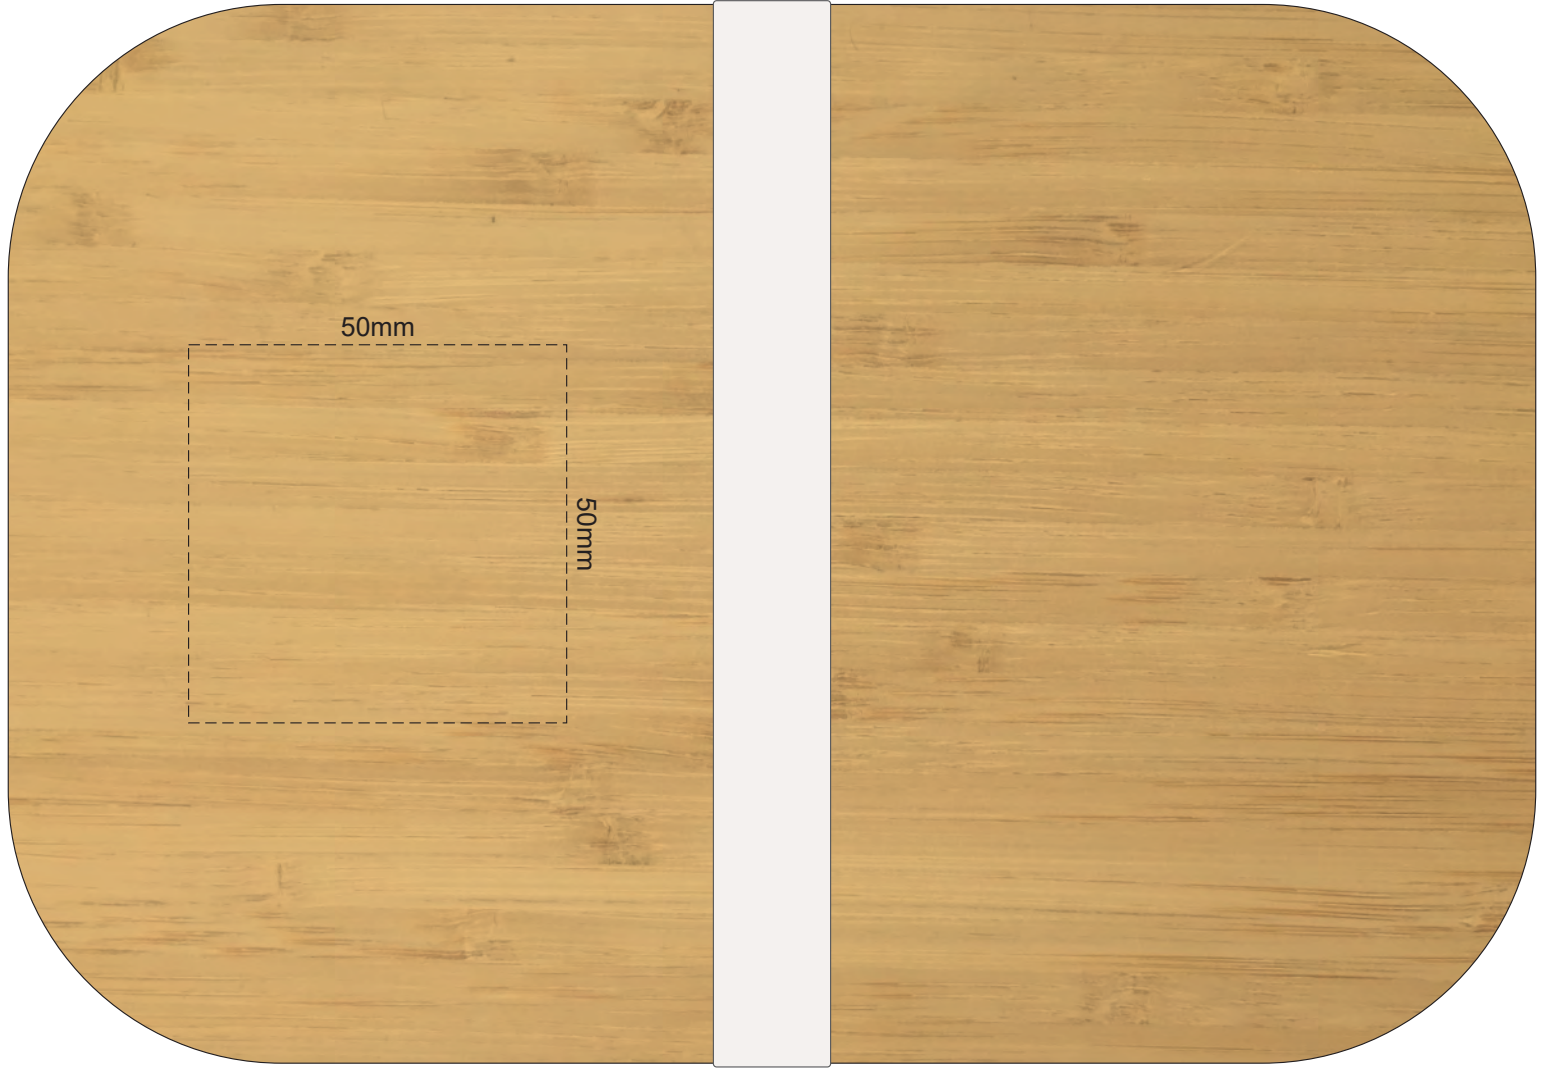

100% of Actual Size
Pad Print

50mm

50mm

100% of Actual Size
Pad Print

100% of Actual Size
Laser Engraving

This product is a natural material, please allow for variances in grain pattern and engraving colour.

 Engraves to a Natural Etch

100% of Actual Size
Direct Digital Template

40% of Actual Size
Direct Digital when assembled

No large block prints