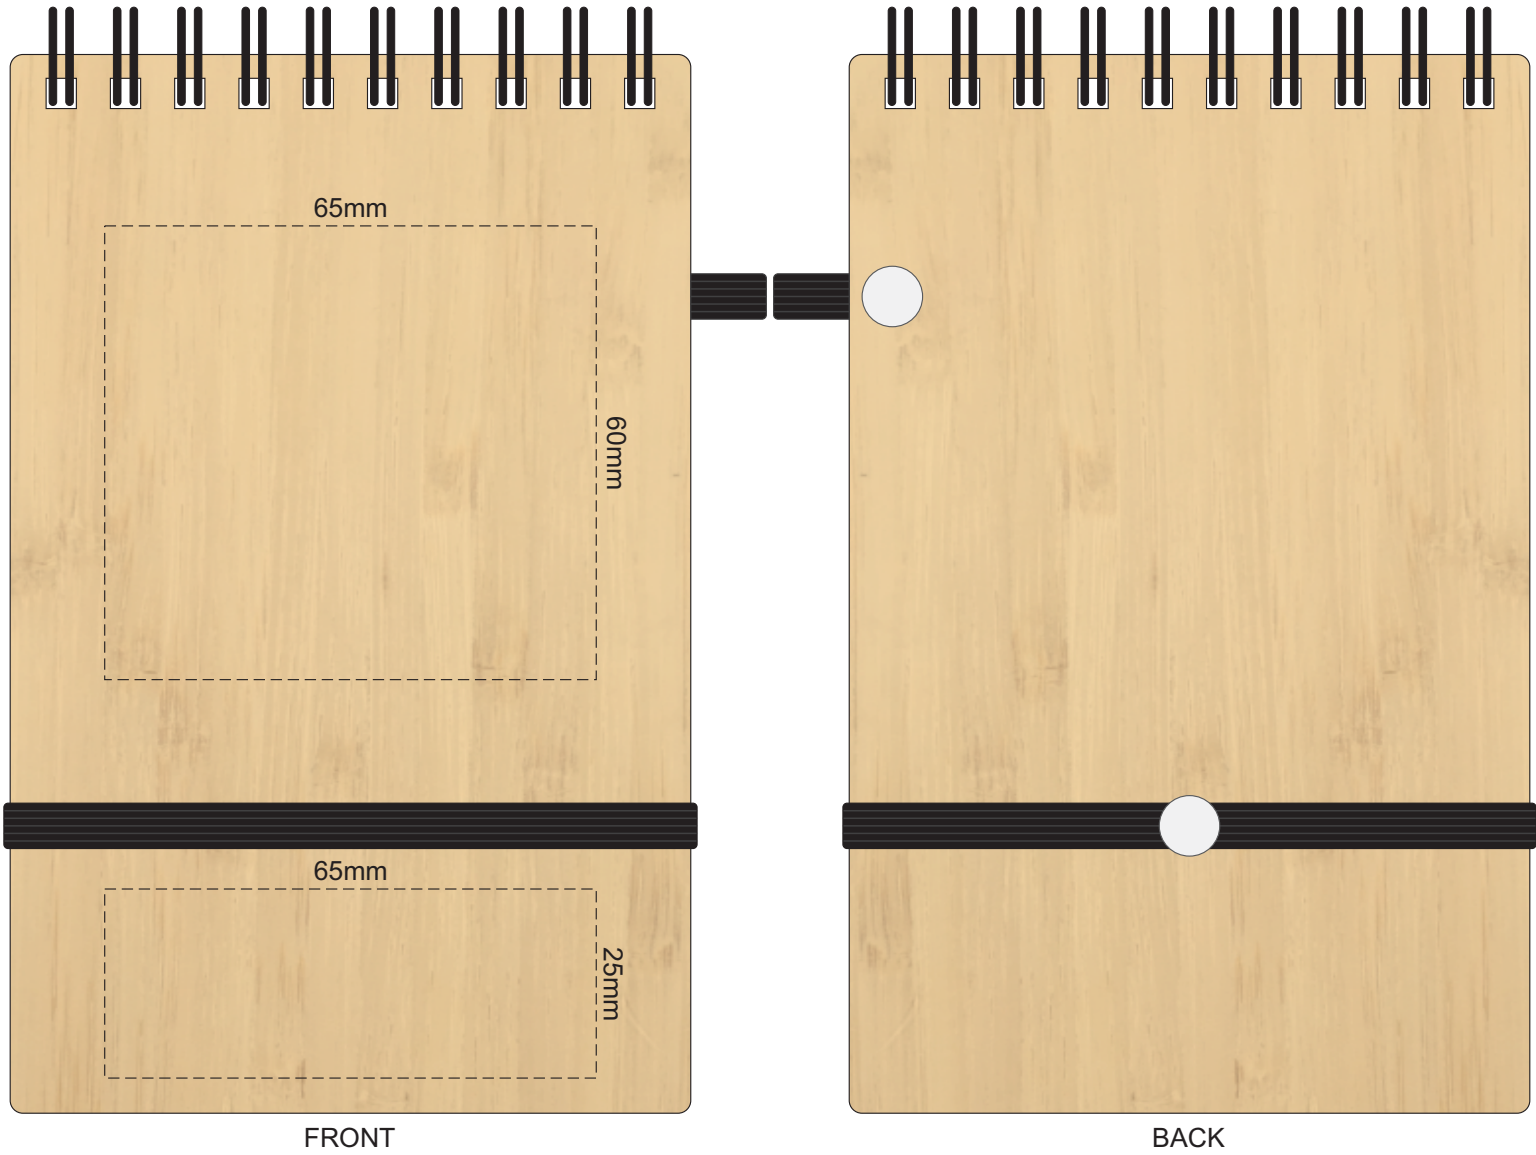

100% of Actual Size  
Pad Print

FRONT

BACK

100% of Actual Size  
Laser Engraving

FRONT

BACK

This product is a natural material, please allow for variances in grain pattern and engraving colour.

Engraves to a Natural Etch