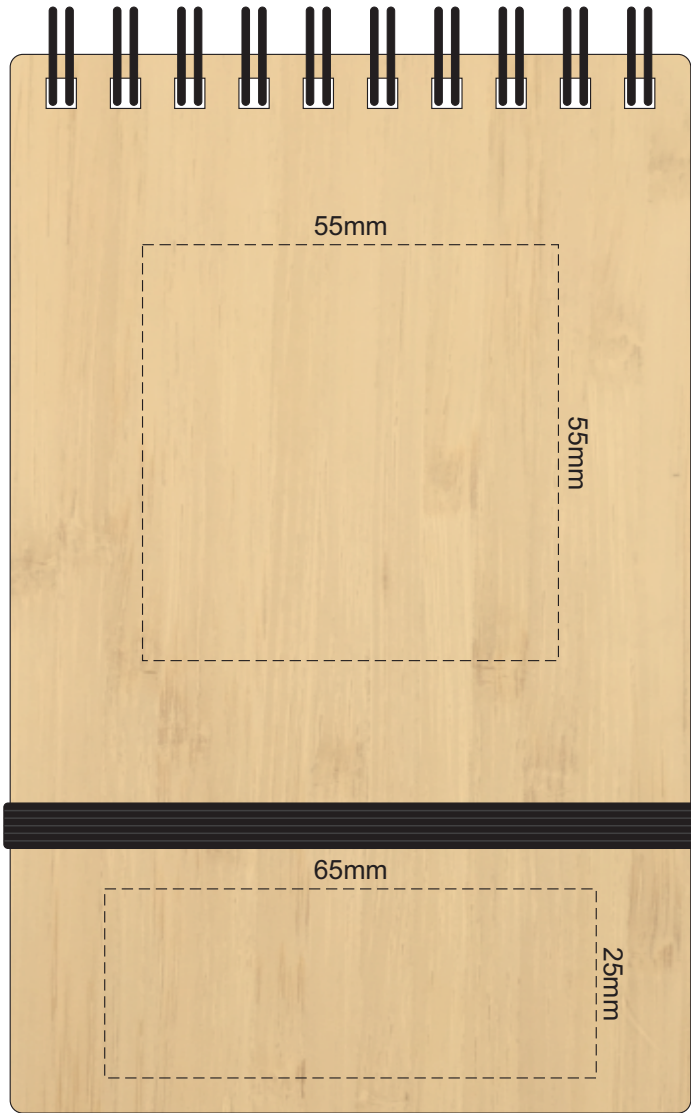

100% of Actual Size  
Pad Print

FRONT

BACK

100% of Actual Size  
Laser Engraving

FRONT

BACK

This product is a natural material, please allow for variances in grain pattern and engraving colour.

Engraves to a Natural Etch