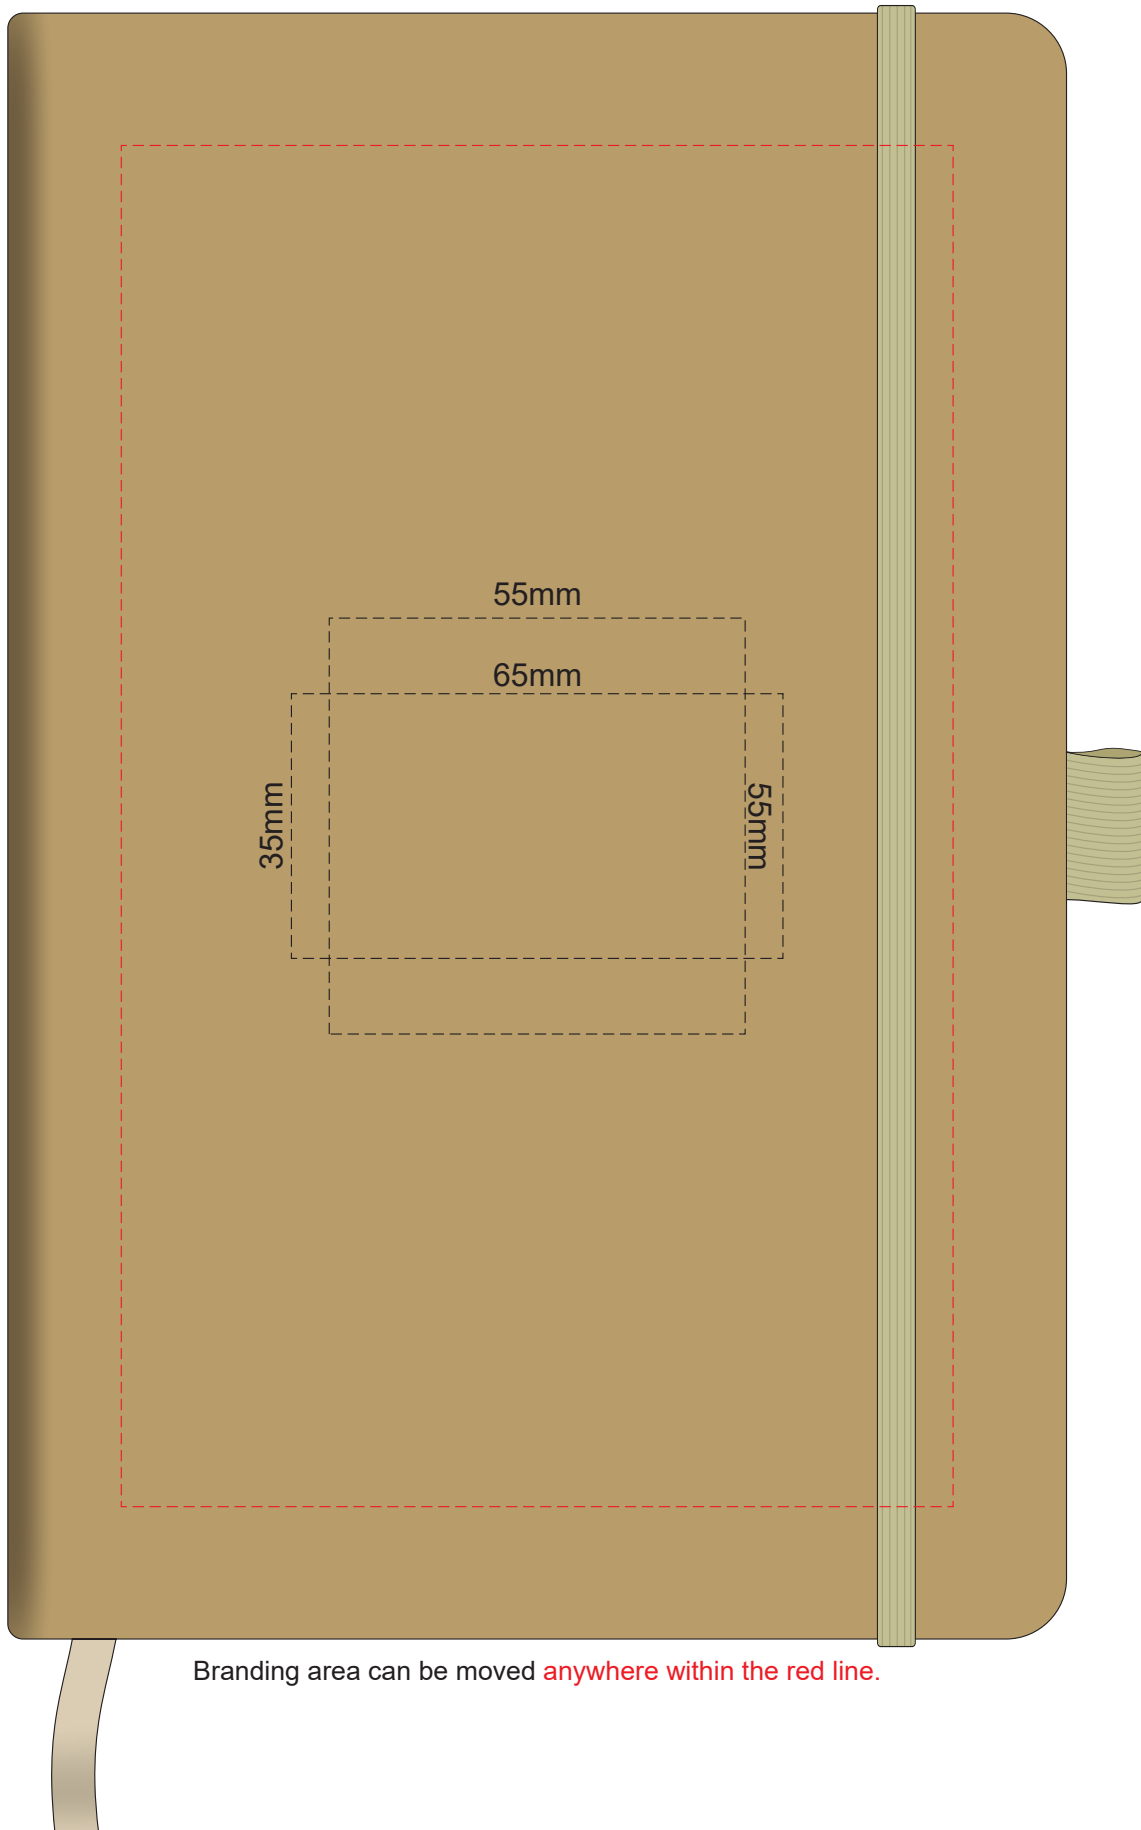

100% of Actual Size
Pad Print
FRONT

Branding area can be moved anywhere within the red line.

100% of Actual Size
Pad Print
BACK

Branding area can be moved **anywhere within the red line.**

100% of Actual Size
Screen Print (one colour)
FRONT

100% of Actual Size
Screen Print (one colour)
BACK

100% of Actual Size
Digital Packaging Print
FRONT ONLY

Artwork will be printed directly onto the product via CMYK printing (no white), colours will not be vibrant due to white ink not being available for this process.