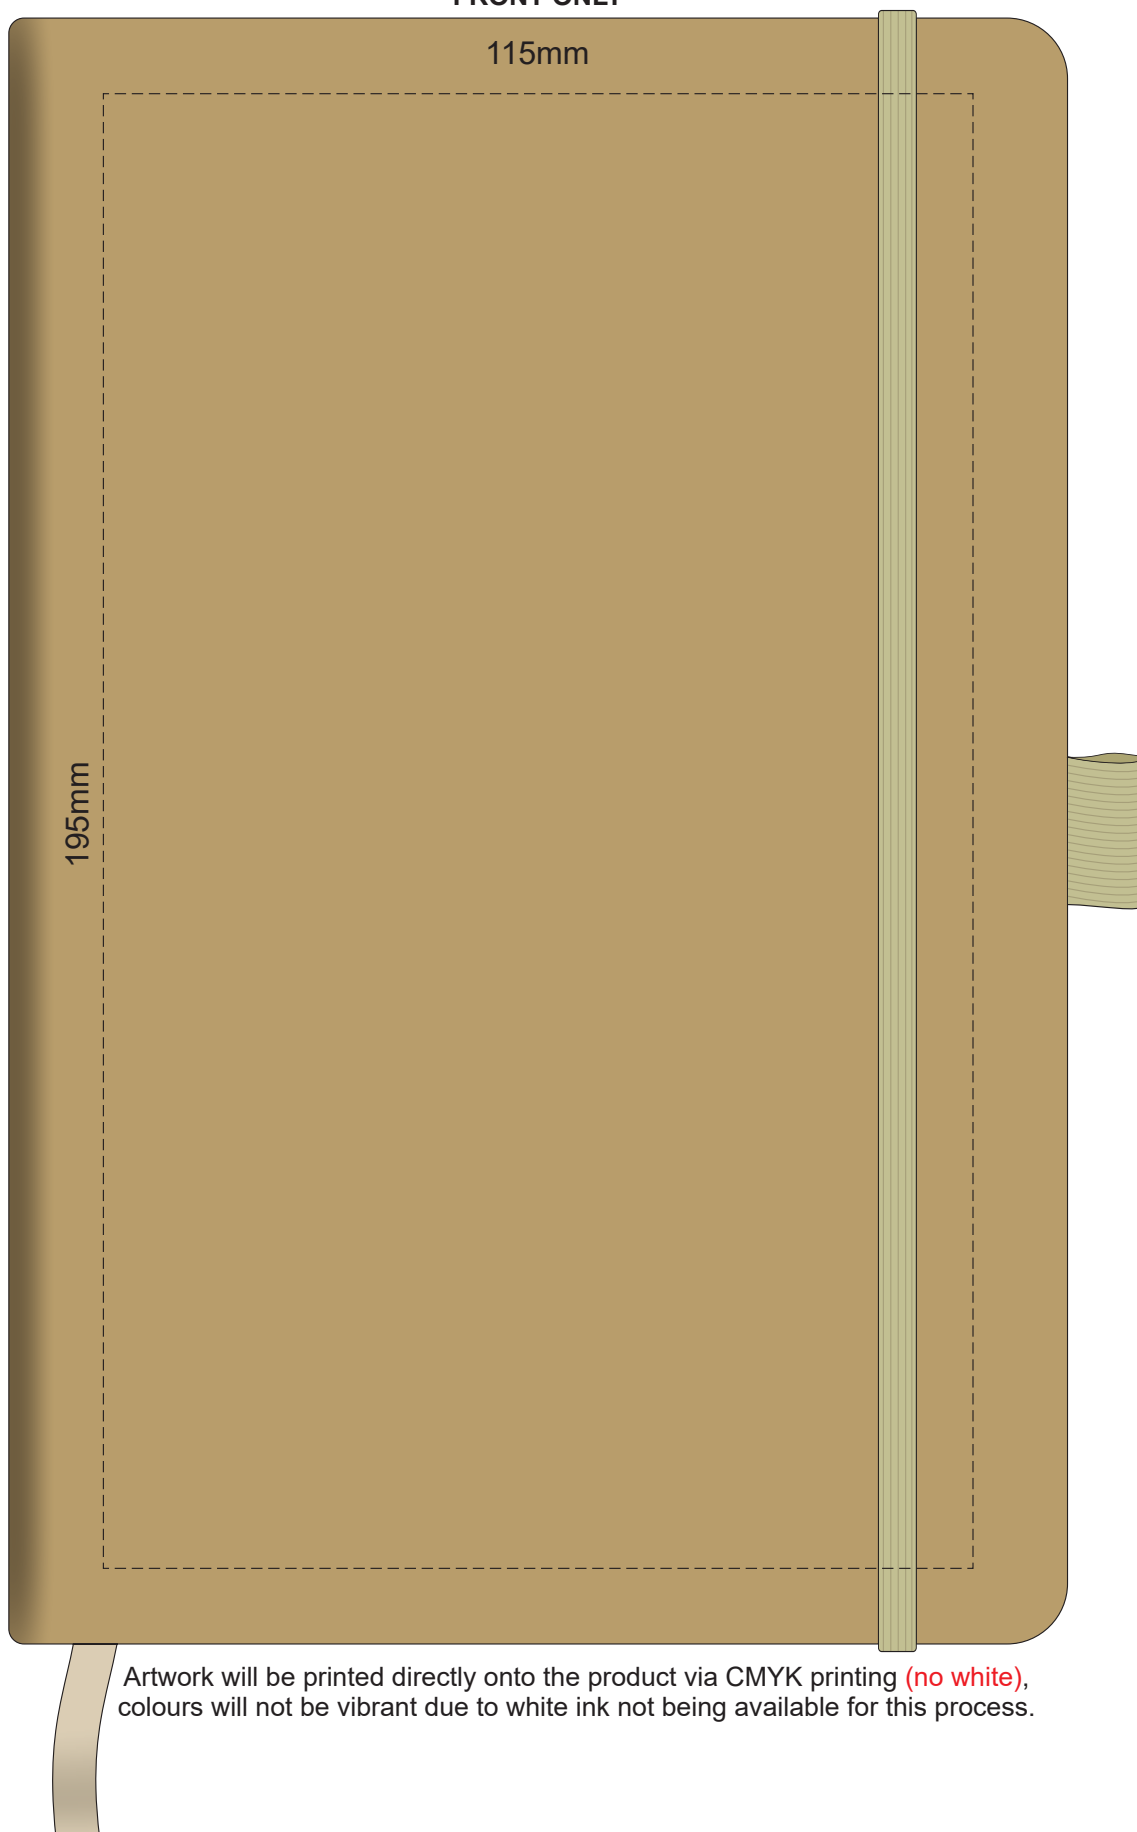

100% of Actual Size
Pad Print
FRONT

Branding area can be moved anywhere within the red line.

100% of Actual Size
Pad Print
BACK

Branding area can be moved **anywhere within the red line.**

100% of Actual Size
Screen Print (one colour)
FRONT

100% of Actual Size
Screen Print (one colour)
BACK

100% of Actual Size
Digital Packaging Print
FRONT ONLY

Artwork will be printed directly onto the product via CMYK printing (no white), colours will not be vibrant due to white ink not being available for this process.