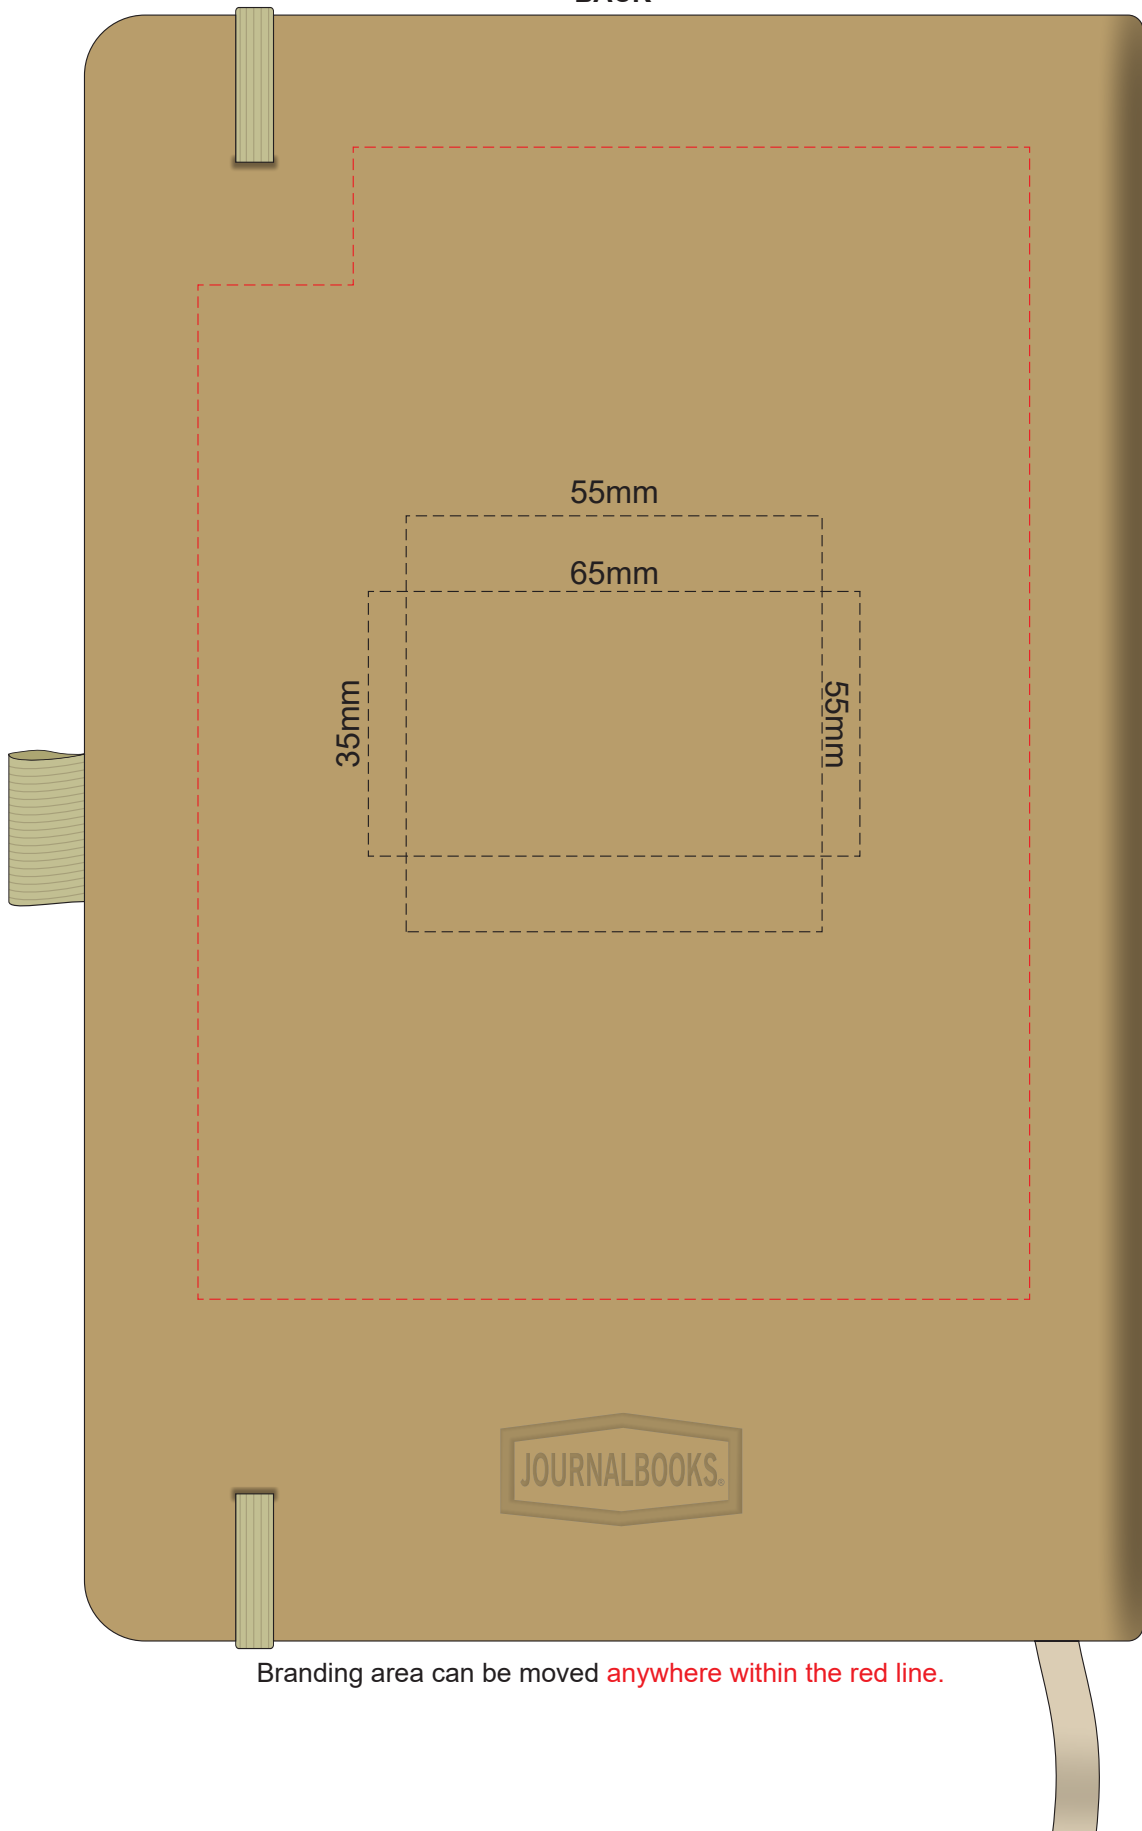

100% of Actual Size
Pad Print
FRONT

Branding area can be moved anywhere within the red line.

100% of Actual Size
Pad Print
BACK

Branding area can be moved **anywhere within the red line.**

100% of Actual Size
Screen Print (one colour)
FRONT

100% of Actual Size
Screen Print (one colour)
BACK

100% of Actual Size
Digital Packaging Print
FRONT ONLY

Artwork will be printed directly onto the product via CMYK printing (no white), colours will not be vibrant due to white ink not being available for this process.