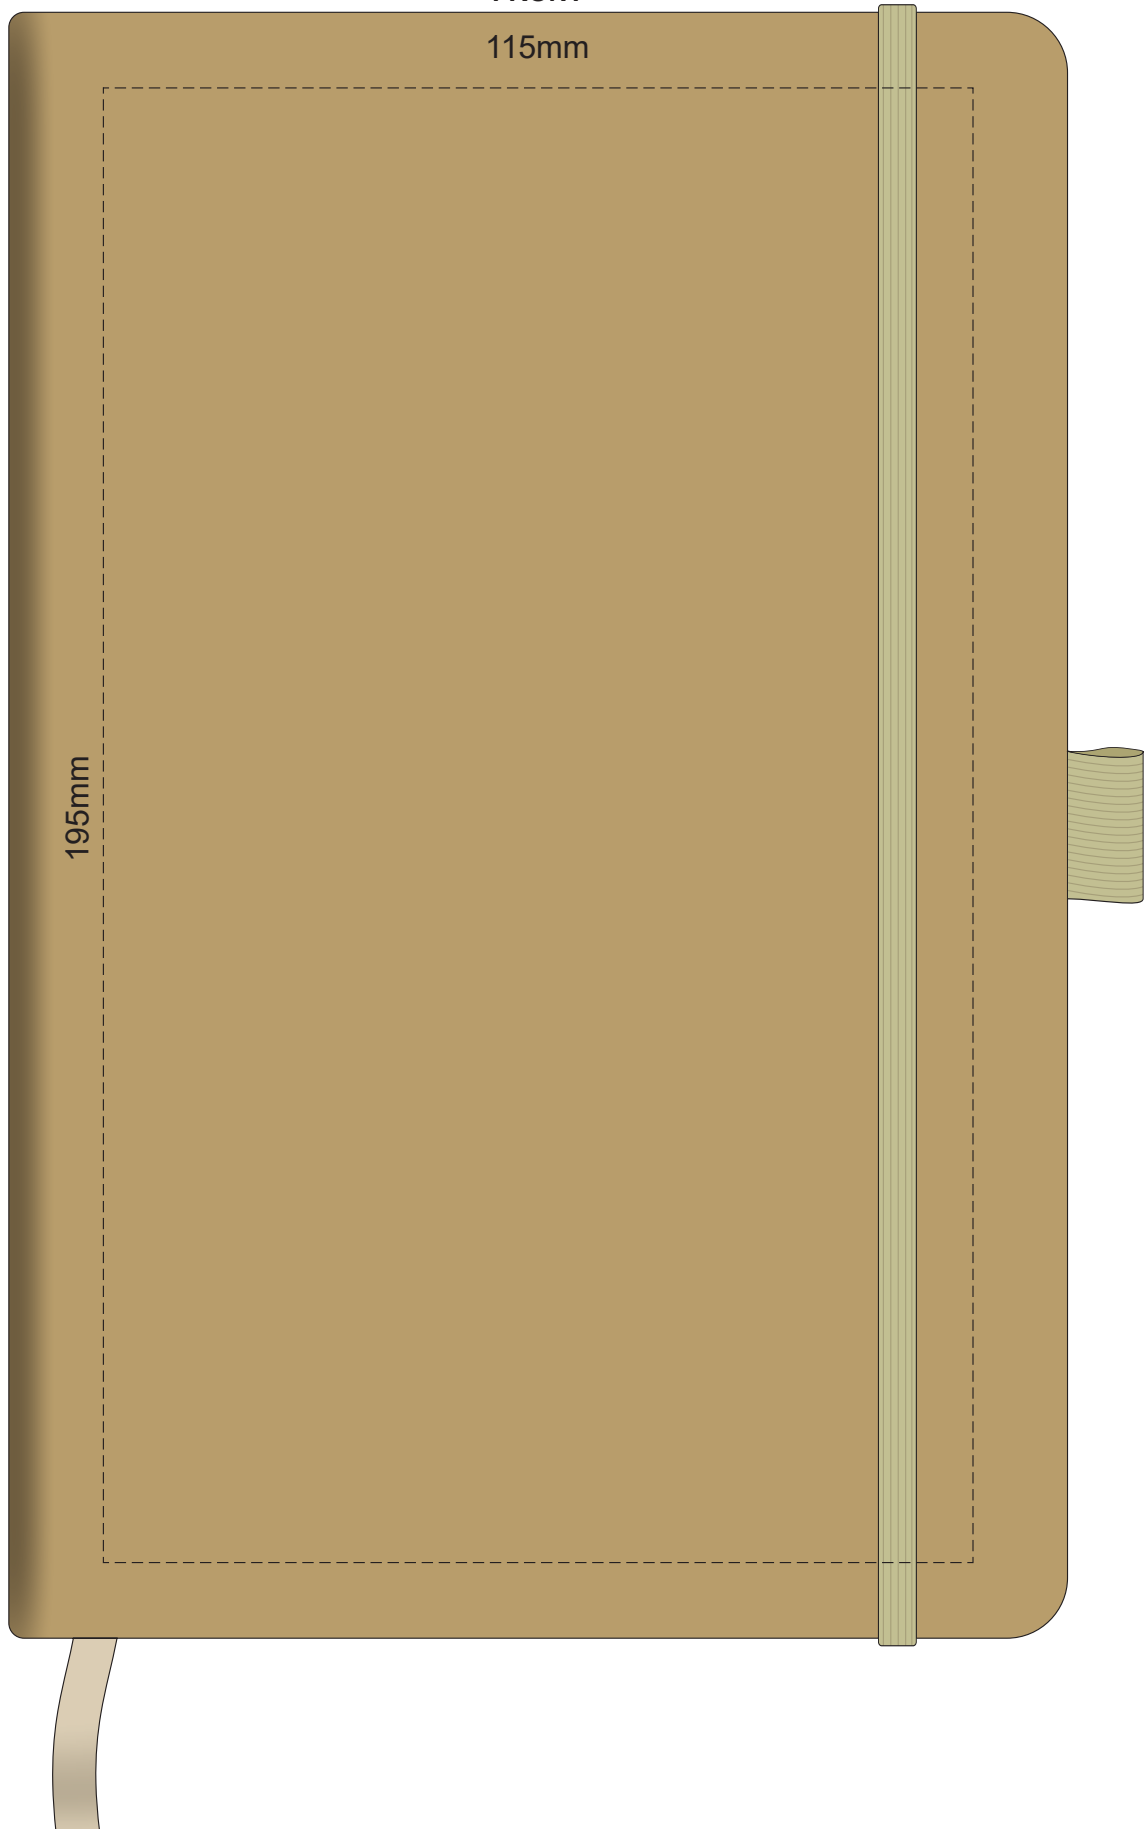

100% of Actual Size
Pad Print
FRONT

Branding area can be moved anywhere within the red line.

100% of Actual Size
Pad Print
BACK

Branding area can be moved **anywhere within the red line.**

100% of Actual Size
Screen Print (one colour)
FRONT

100% of Actual Size
Screen Print (one colour)
BACK

100% of Actual Size
Digital Packaging Print
FRONT ONLY

Artwork will be printed directly onto the product via CMYK printing (no white), colours will not be vibrant due to white ink not being available for this process.