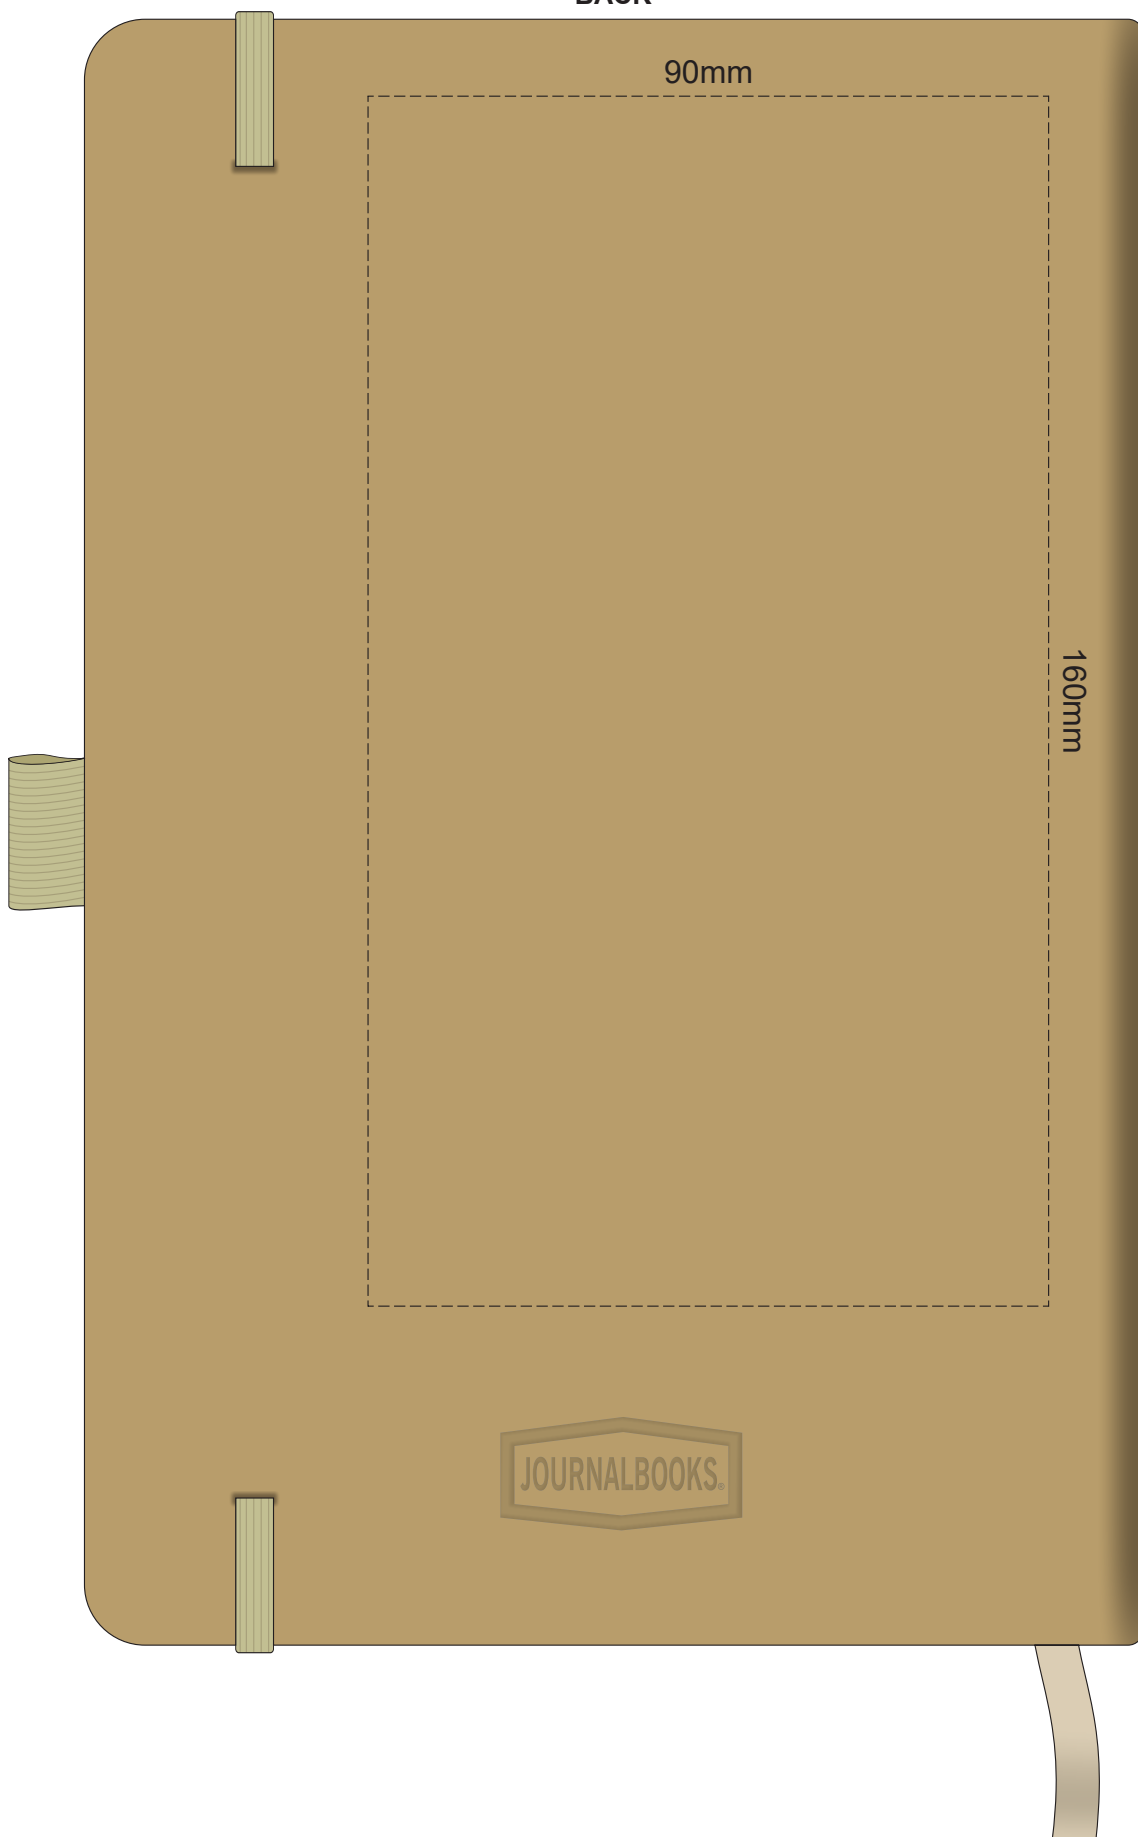

100% of Actual Size
Pad Print
FRONT

Branding area can be moved anywhere within the red line.

100% of Actual Size
Pad Print
BACK

Branding area can be moved **anywhere within the red line.**

100% of Actual Size
Screen Print (one colour)
FRONT

100% of Actual Size
Screen Print (one colour)
BACK

100% of Actual Size
Digital Packaging Print
FRONT ONLY

Artwork will be printed directly onto the product via CMYK printing (no white), colours will not be vibrant due to white ink not being available for this process.