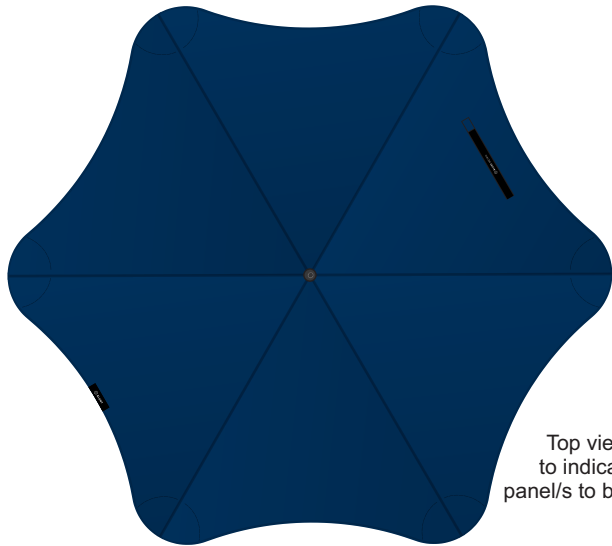

25% of Actual Size  
Screen print (one colour)  
Colourflex Transfer

Top view at 8%  
to indicate which  
panel/s to be decorated.

All panels are printable except for the panel with tie.