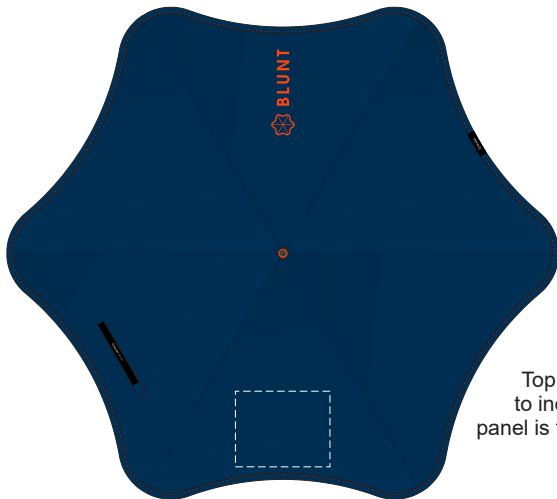

15% of Actual Size
Screen Print (one colour)
Colourflex Transfer

Top view at 5%
to indicate which
panel is to be decorated.

Branding is limited to the opposite panel of the printed BLUNT logo.
No other panels are to be printed.

15% of Actual Size
Screen Print (one colour)
Colourflex Transfer

250mm

200mm

Top view at 5%
to indicate which
panel is to be decorated.

Branding is limited to the opposite panel of the printed BLUNT logo.
No other panels are to be printed.