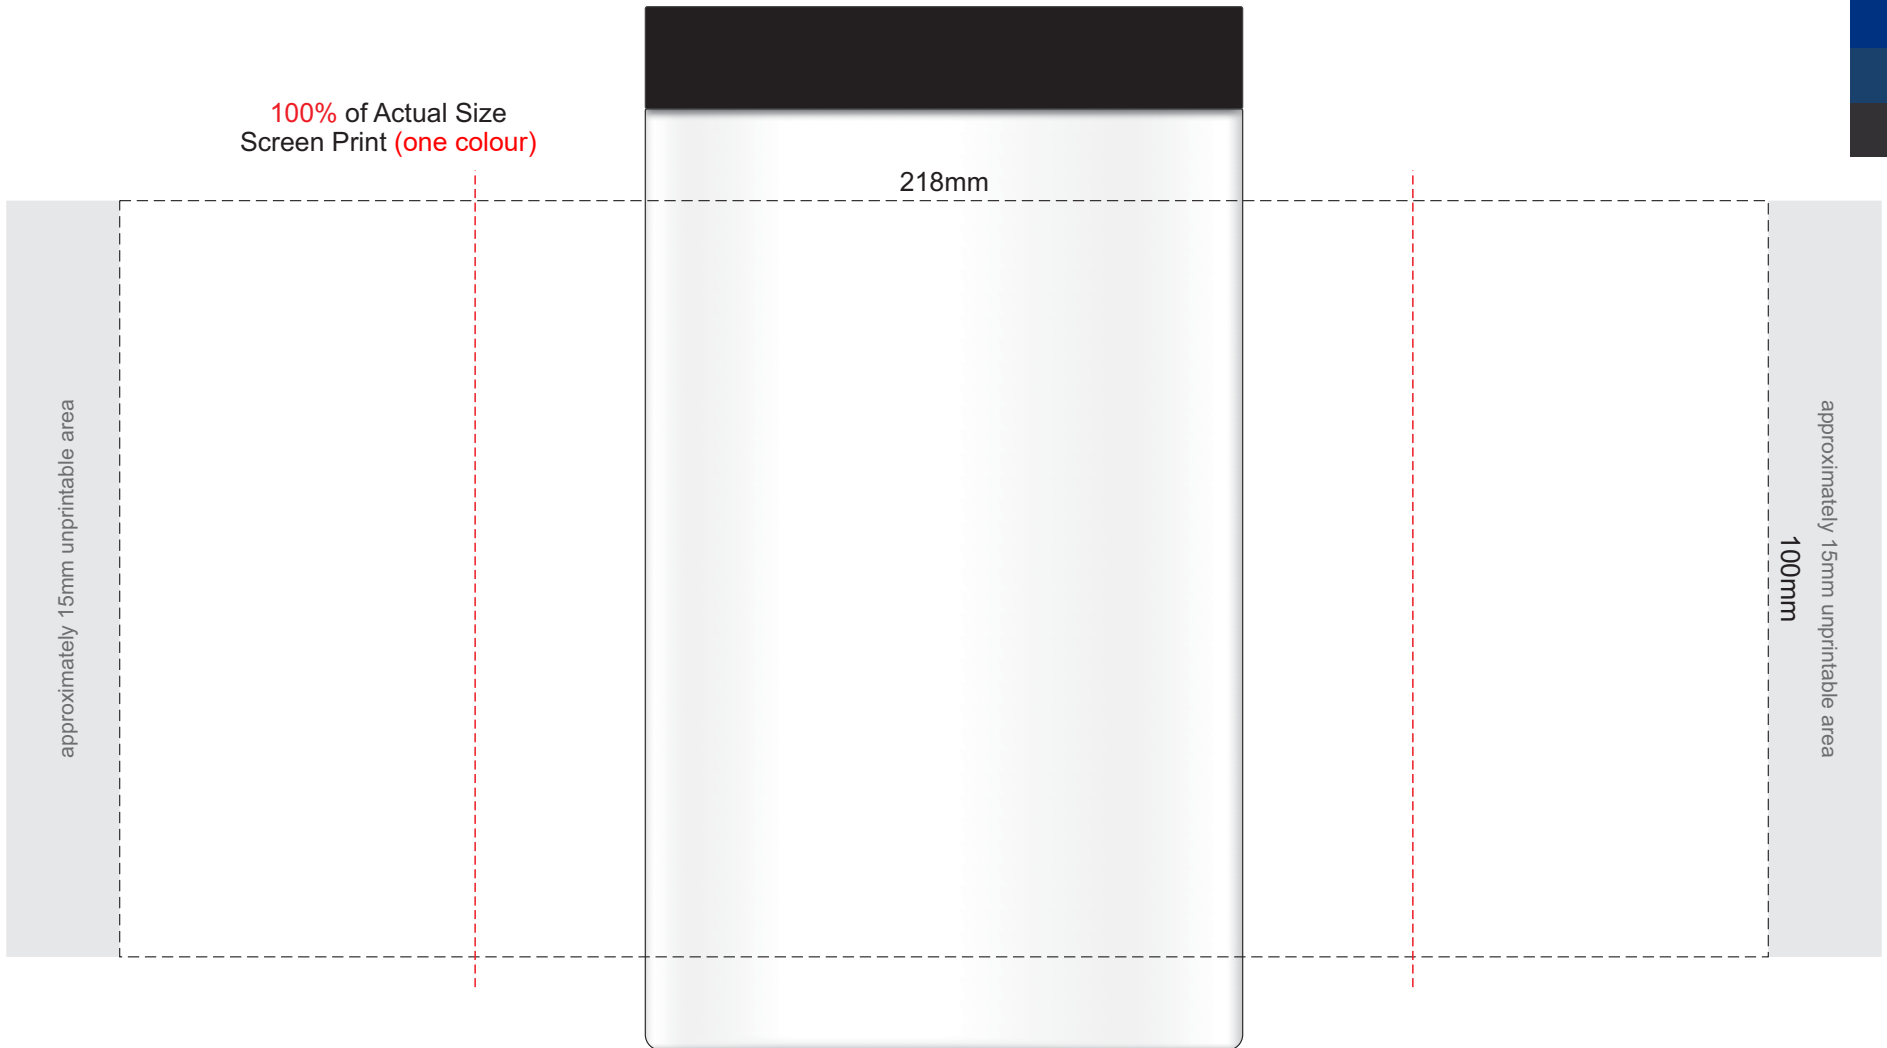

100% of Actual Size
Pad Print

100% of Actual Size
Screen Print (one colour)

218mm

approximately 15mm unprintable area

approximately 15mm unprintable area
100mm

Red Line = Exact opposites of the product
(centre artwork to the red line)

100% of Actual Size
Laser Engraving

 Engraves to a Shiny Steel finish