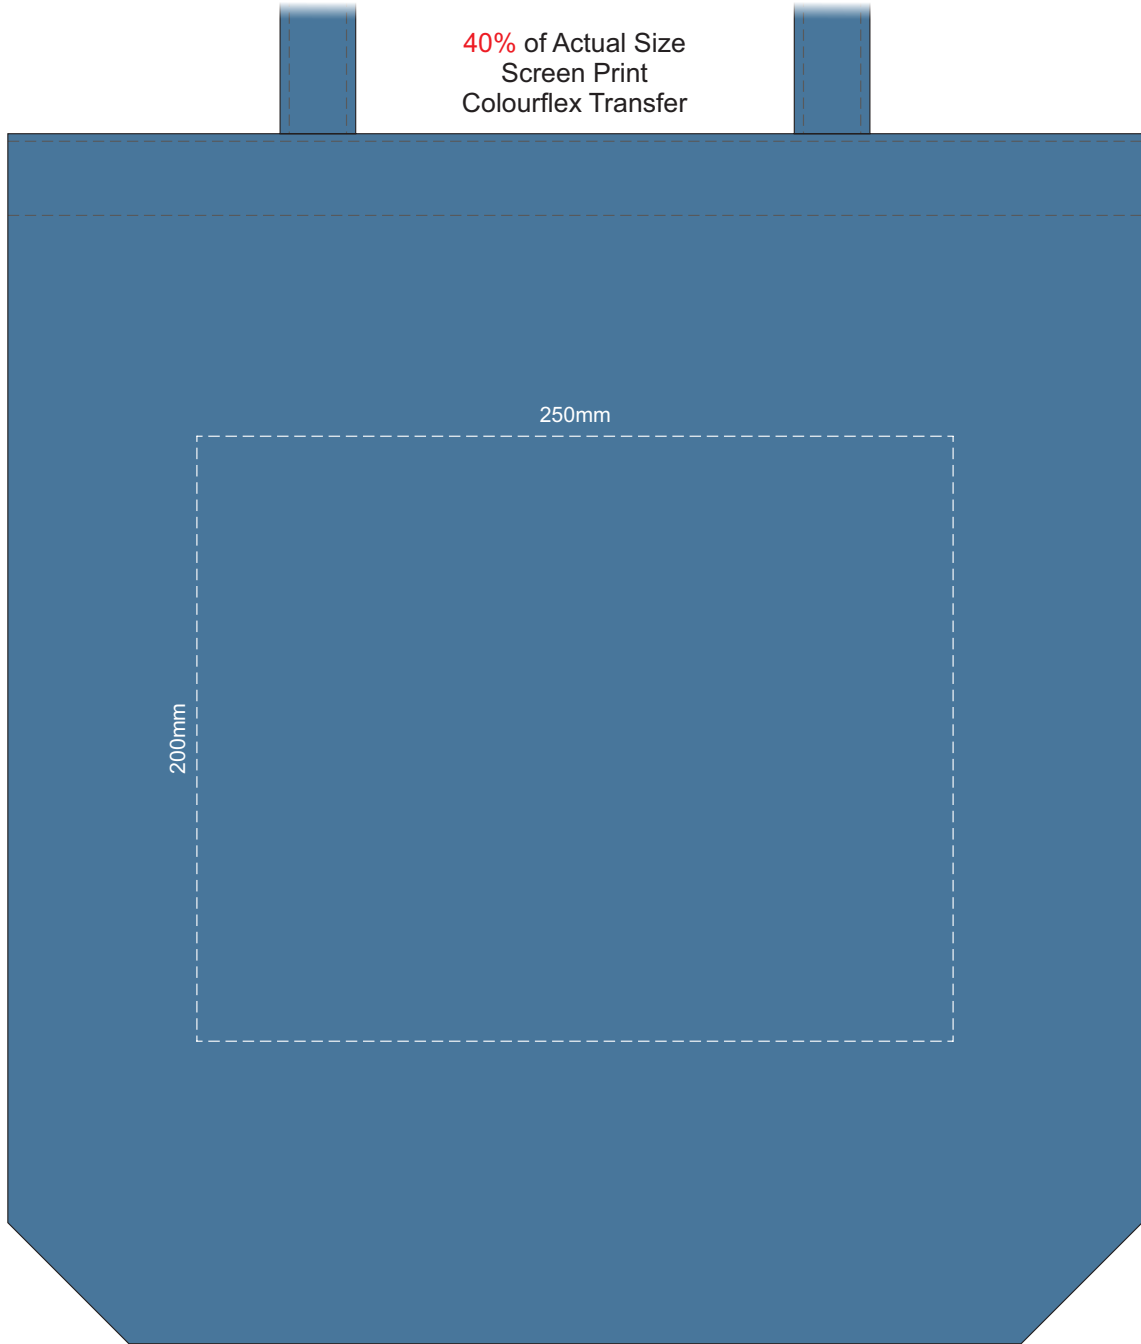

40% of Actual Size
Screen Print
Colourflex Transfer

Please note, this can be printed on both sides.

40% of Actual Size
Embroidery

Please note, this can be embroidered on both sides.
Branding area can be moved **anywhere within the red line.**