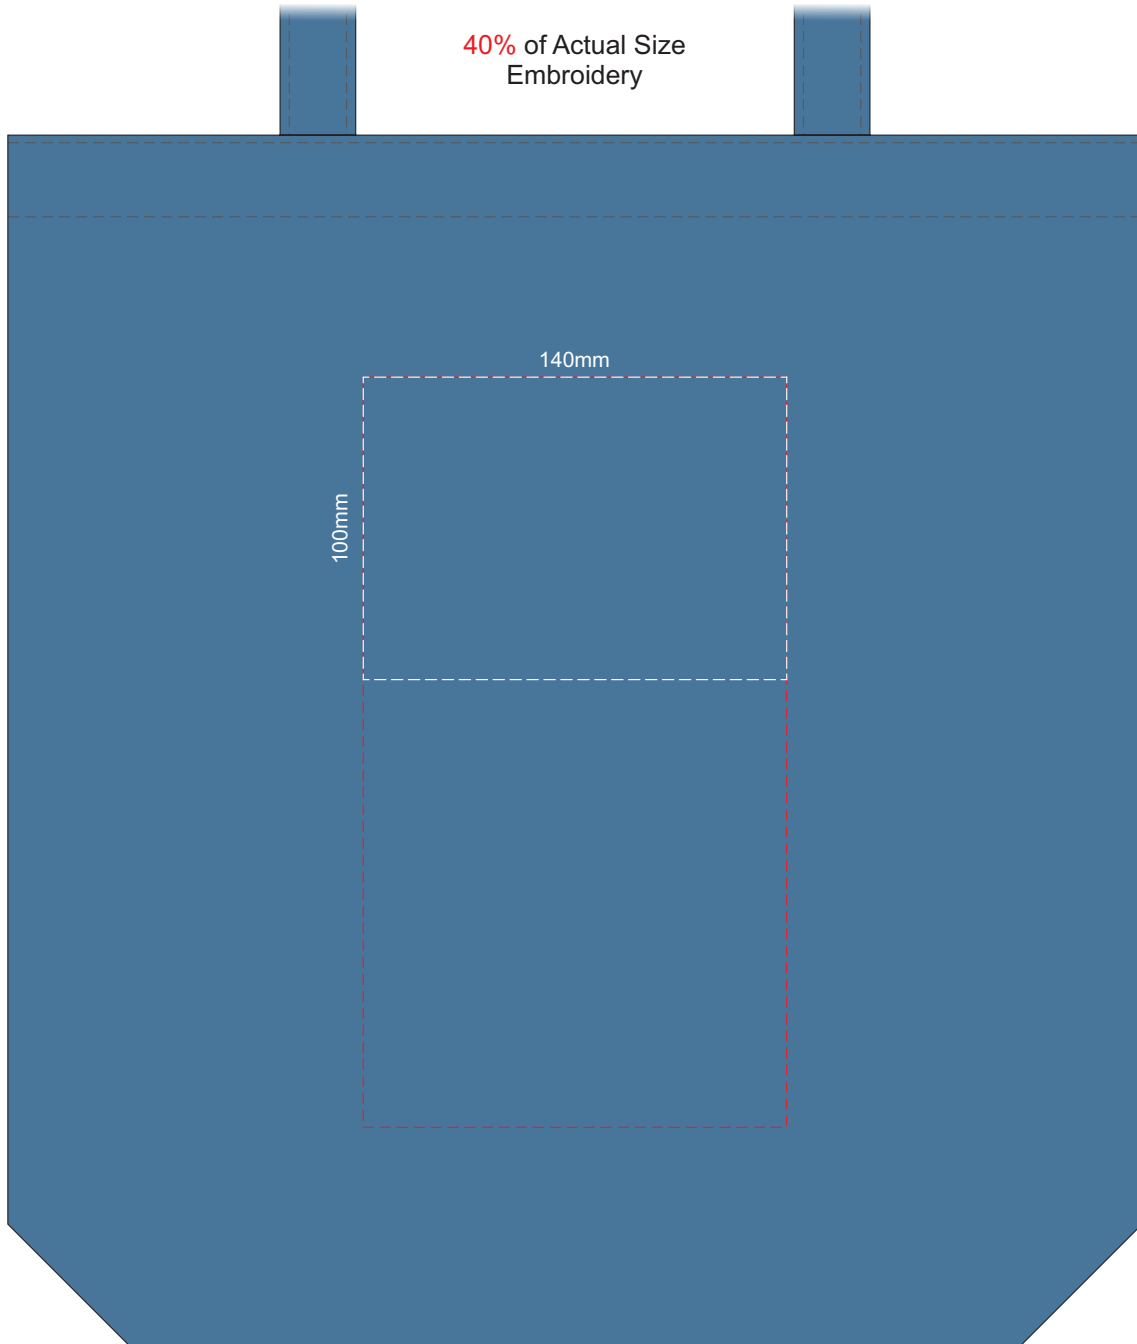

40% of Actual Size
Screen Print
Colourflex Transfer

Please note, this can be printed on both sides.

40% of Actual Size
Embroidery

Please note, this can be embroidered on both sides.
Branding area can be moved **anywhere within the red line.**