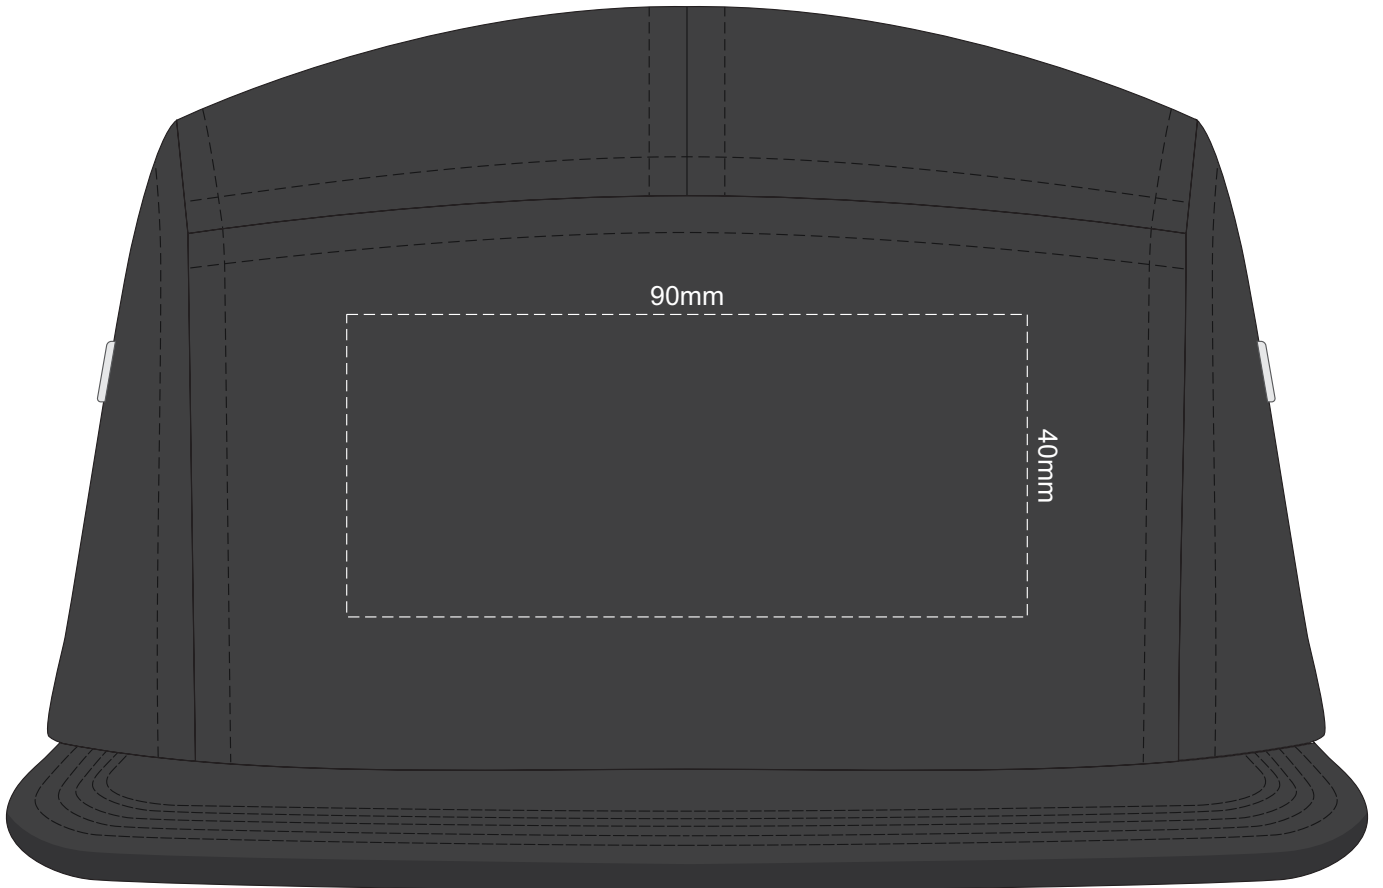

100% of Actual Size
Screen Print (one colour)
Colourflex Transfer

100% of Actual Size
Embroidery