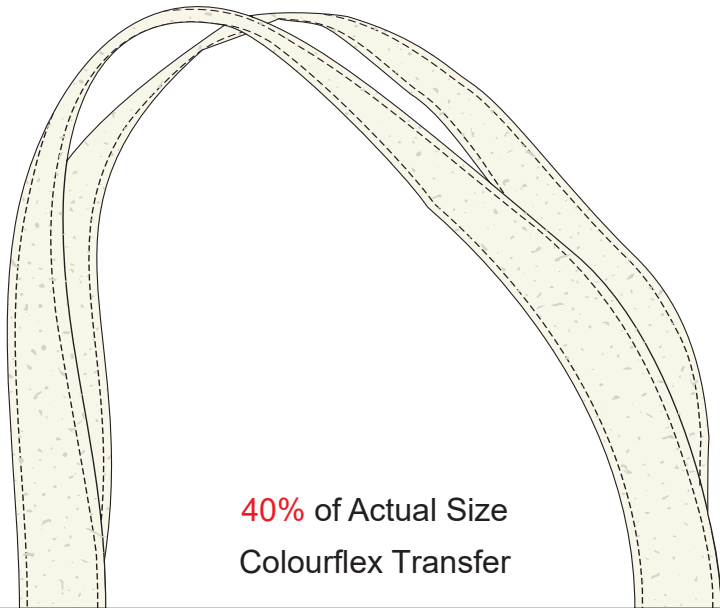

40% of Actual Size

Screen Print

300mm

200mm

40% of Actual Size
Colourflex Transfer

275mm

200mm