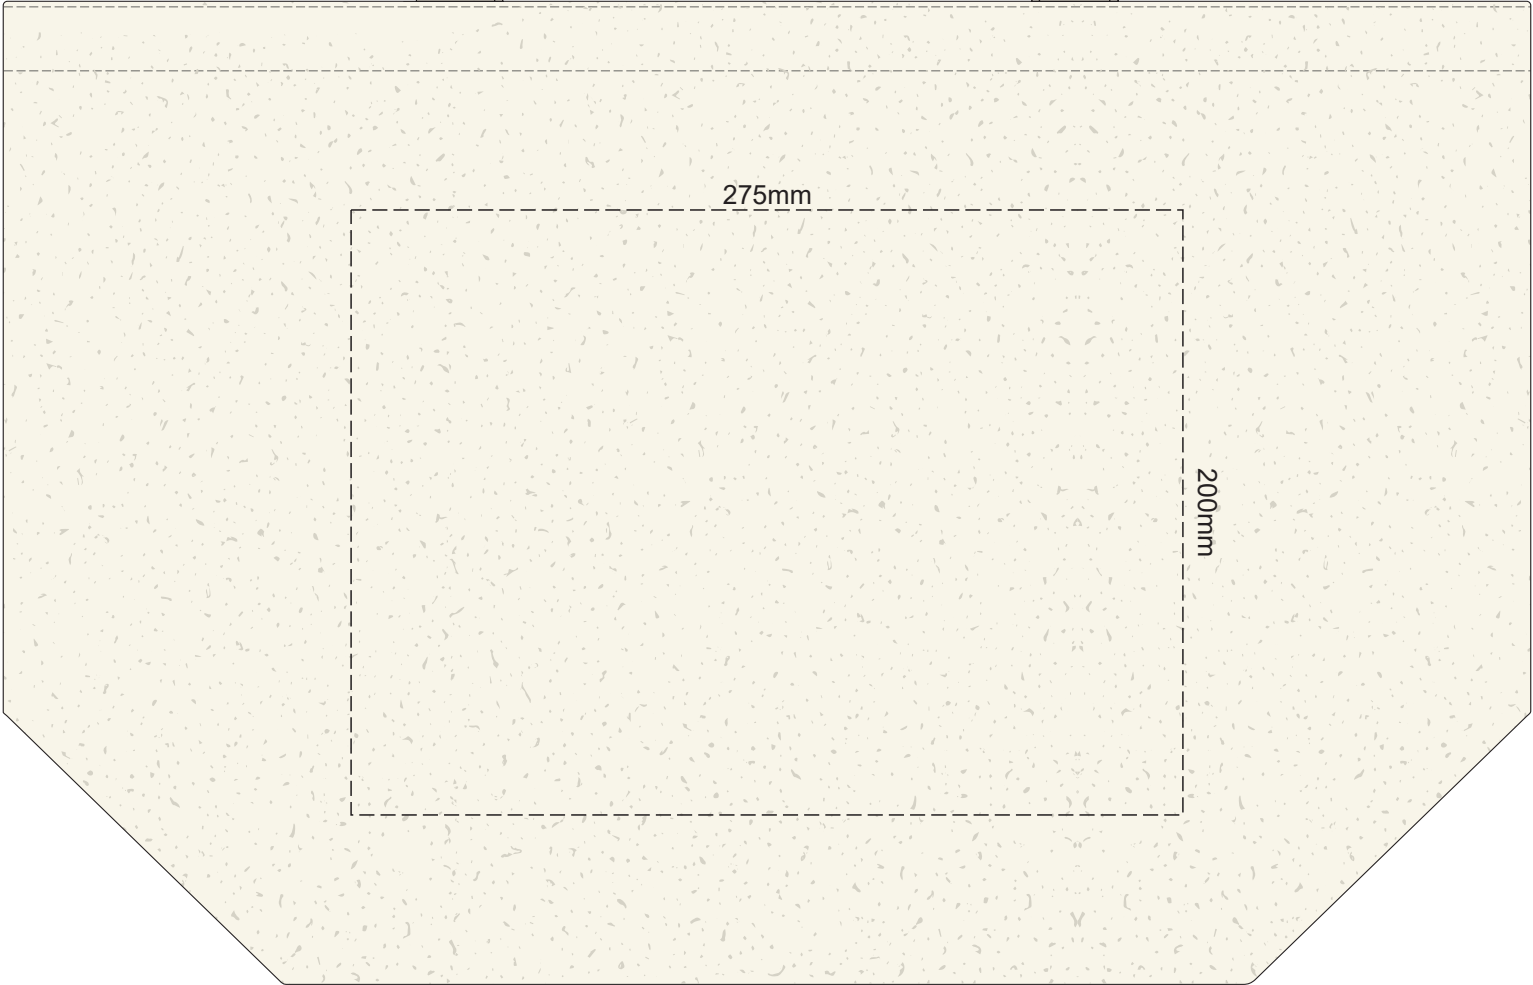

40% of Actual Size

Screen Print

300mm

200mm

40% of Actual Size
Colourflex Transfer

275mm

200mm