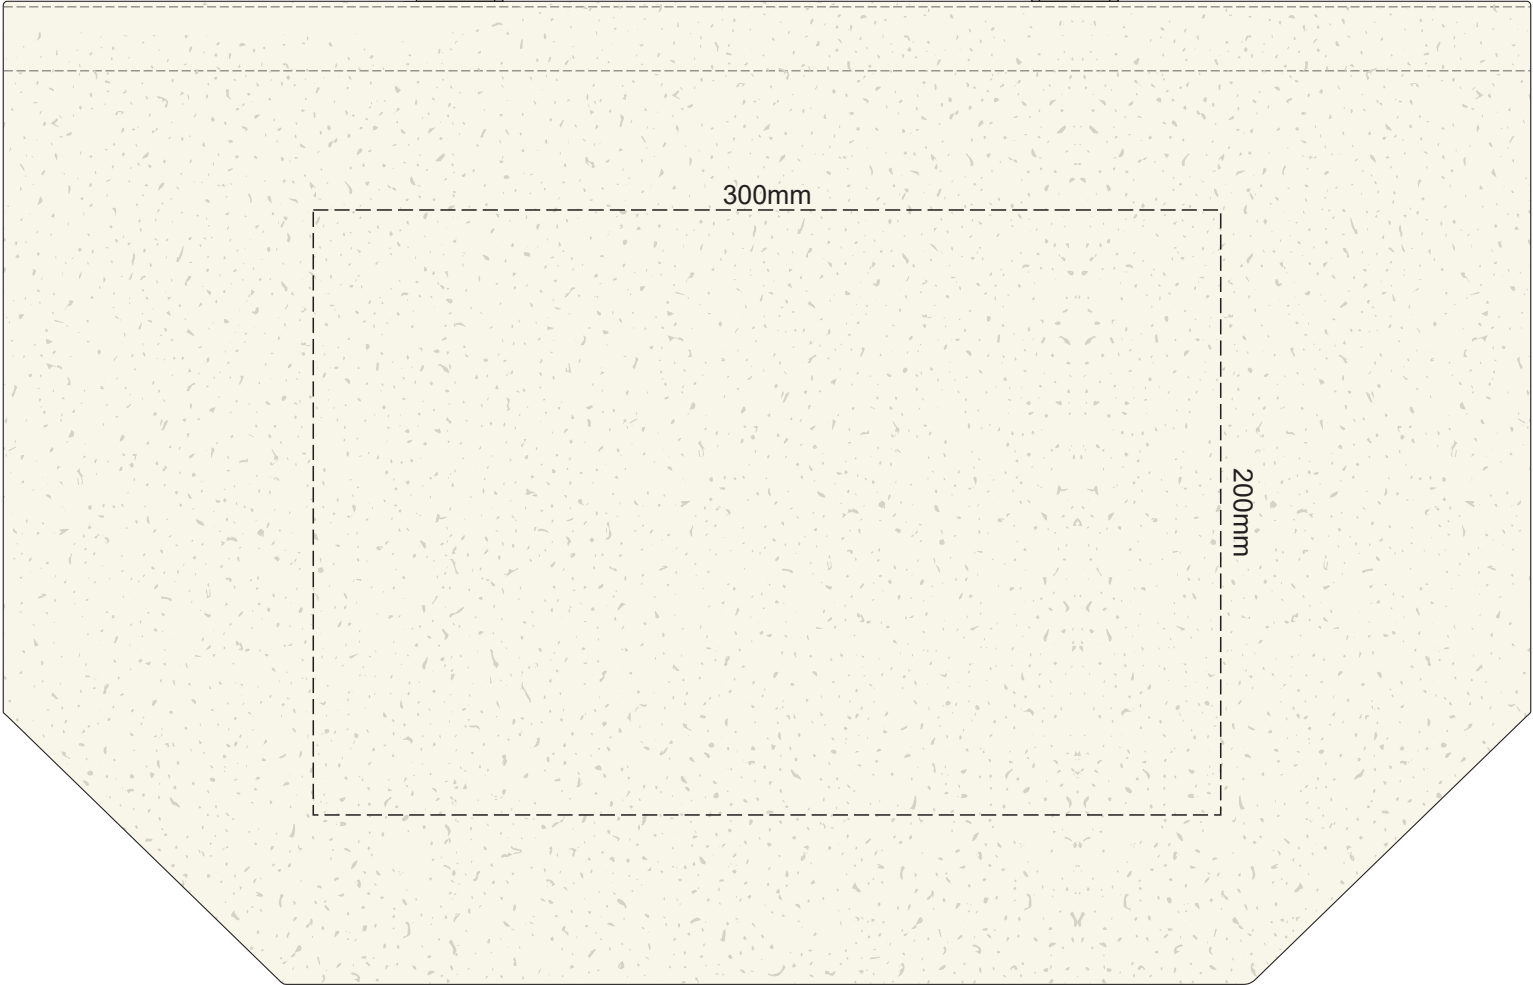

40% of Actual Size

Screen Print

300mm

200mm

40% of Actual Size
Colourflex Transfer

275mm

200mm