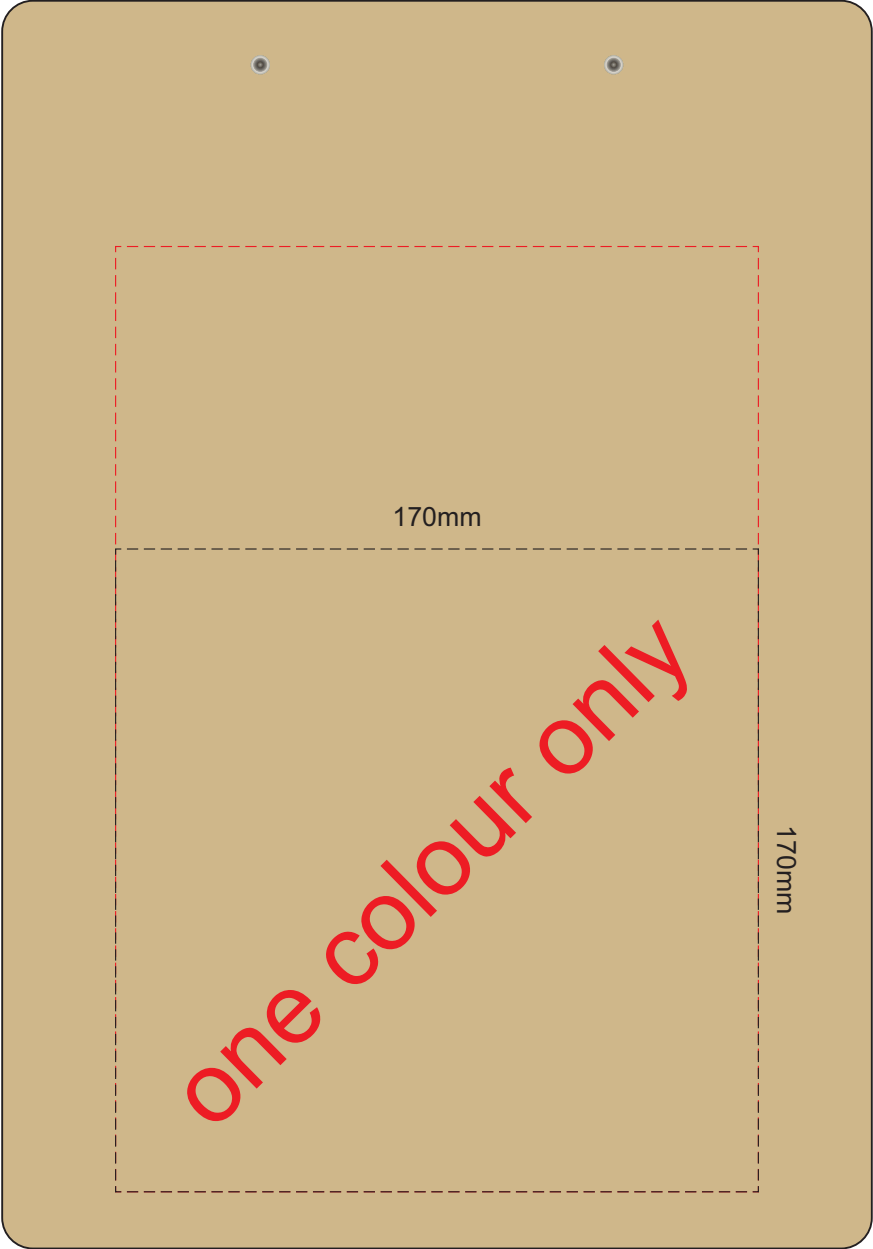

50% of Actual Size
Pad Print

FRONT

50% of Actual Size
Pad Print

BACK

50% of Actual Size
Screen Print (one colour)

FRONT

Branding area can be moved anywhere within the red line.

50% of Actual Size
Screen Print (one colour)

BACK

Branding area can be moved anywhere within the red line.