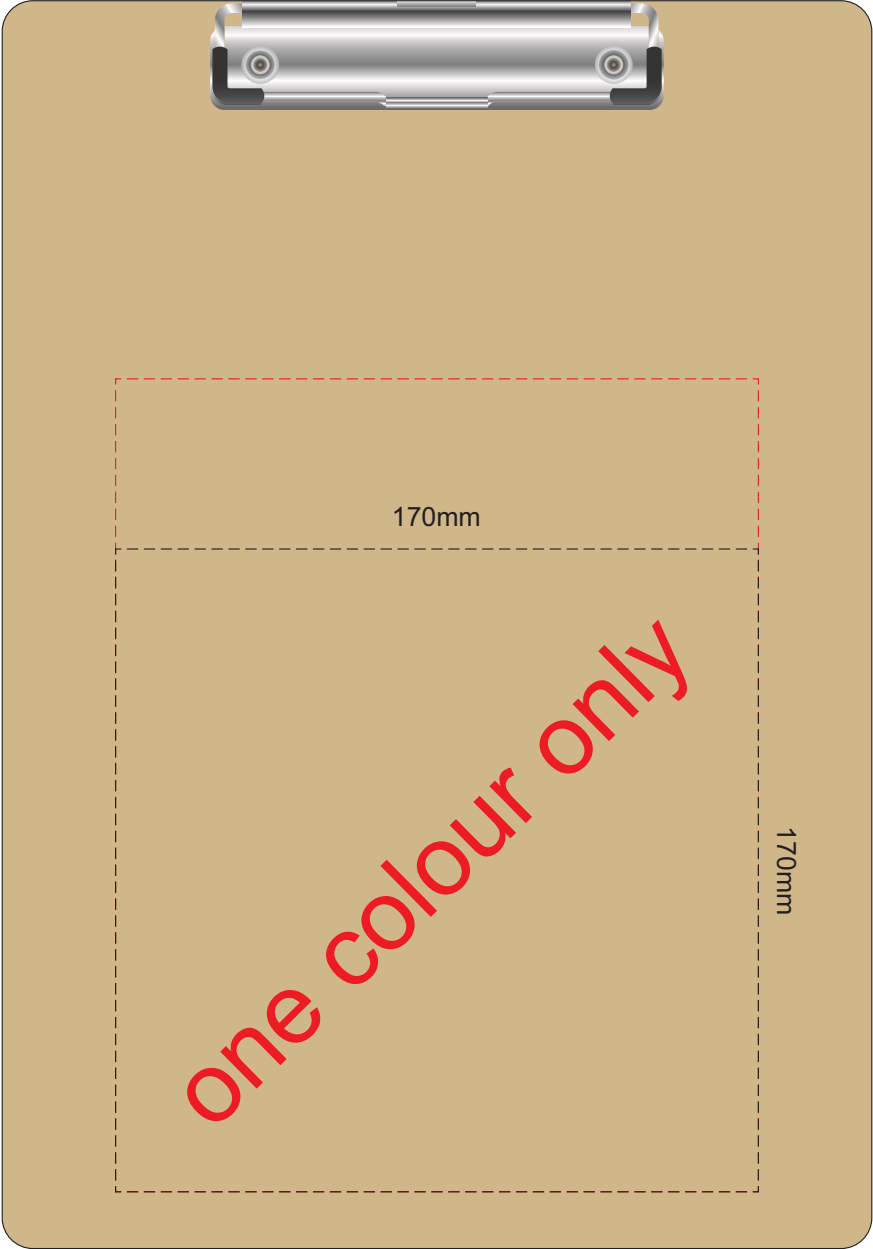

50% of Actual Size
Pad Print

FRONT

50% of Actual Size
Pad Print

BACK

50% of Actual Size
Screen Print (one colour)

FRONT

Branding area can be moved anywhere within the red line.

50% of Actual Size
Screen Print (one colour)

BACK

Branding area can be moved anywhere within the red line.