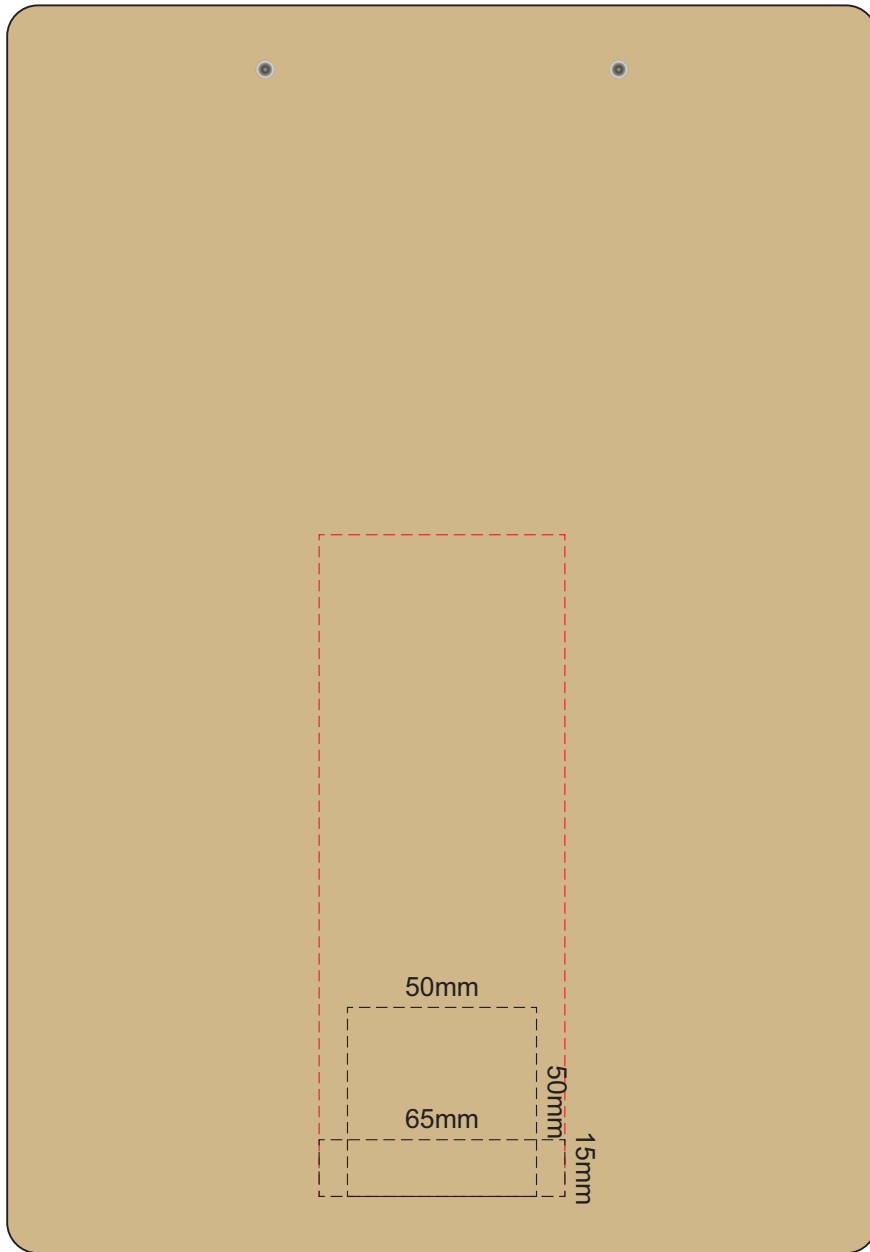

50% of Actual Size
Pad Print

FRONT

50% of Actual Size
Pad Print

BACK

50% of Actual Size
Screen Print (one colour)

FRONT

Branding area can be moved anywhere within the red line.

50% of Actual Size
Screen Print (one colour)

BACK

Branding area can be moved anywhere within the red line.