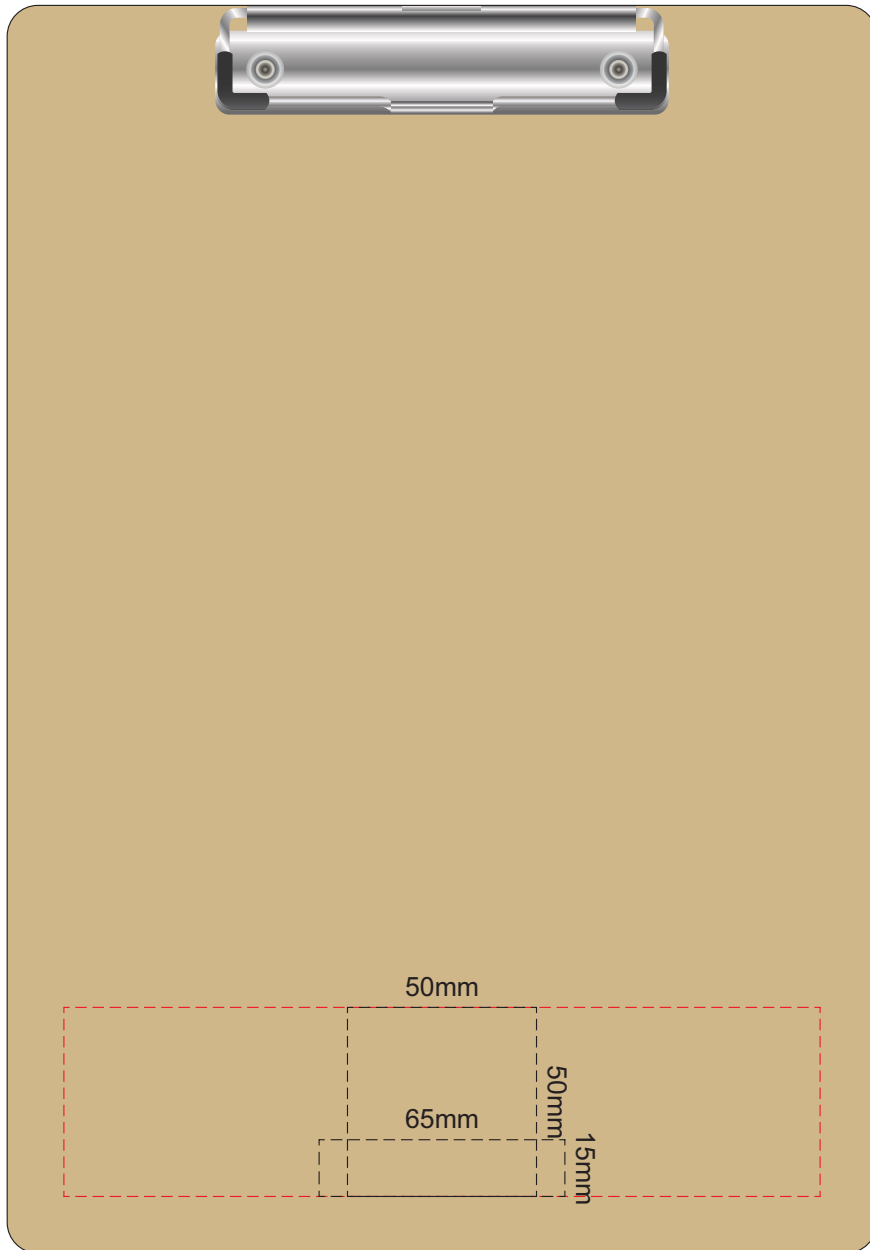

50% of Actual Size
Pad Print

FRONT

50% of Actual Size
Pad Print

BACK

50% of Actual Size
Screen Print (one colour)

FRONT

Branding area can be moved anywhere within the red line.

50% of Actual Size
Screen Print (one colour)

BACK

Branding area can be moved anywhere within the red line.