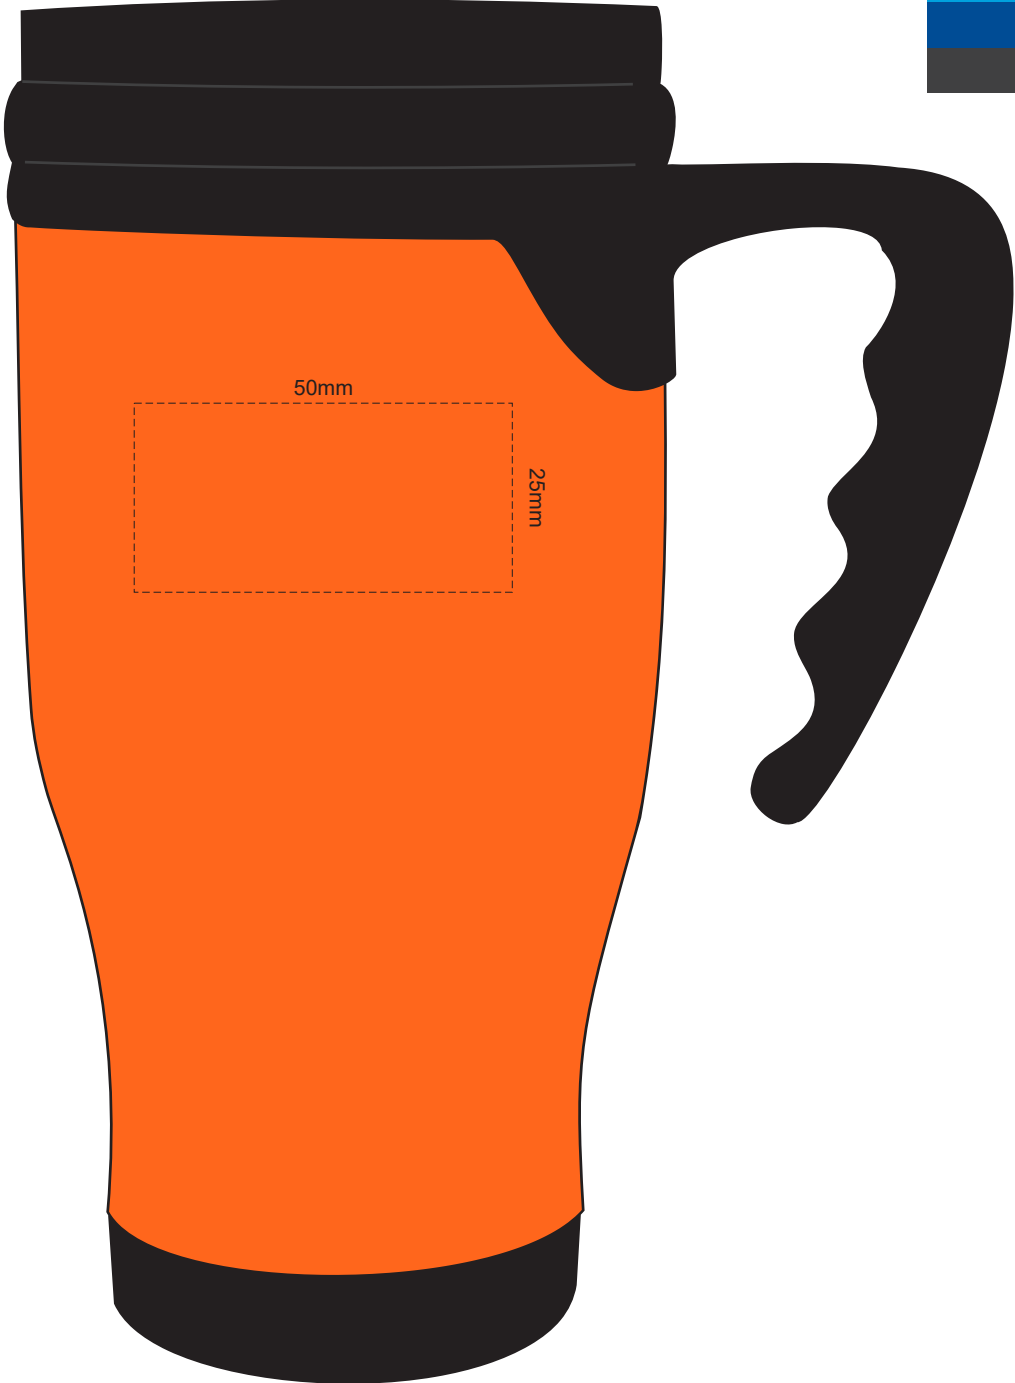

Cannot engrave on the gunmetal

100% of Actual Size
Pad Print

Cannot engrave on the gunmetal

100% of Actual Size
Pad Print

Cannot engrave on the gunmetal

100% of Actual Size
Engraving

-  Silver Engraves to a Natural Etch
-  Engraves to a Shiny Steel Finish