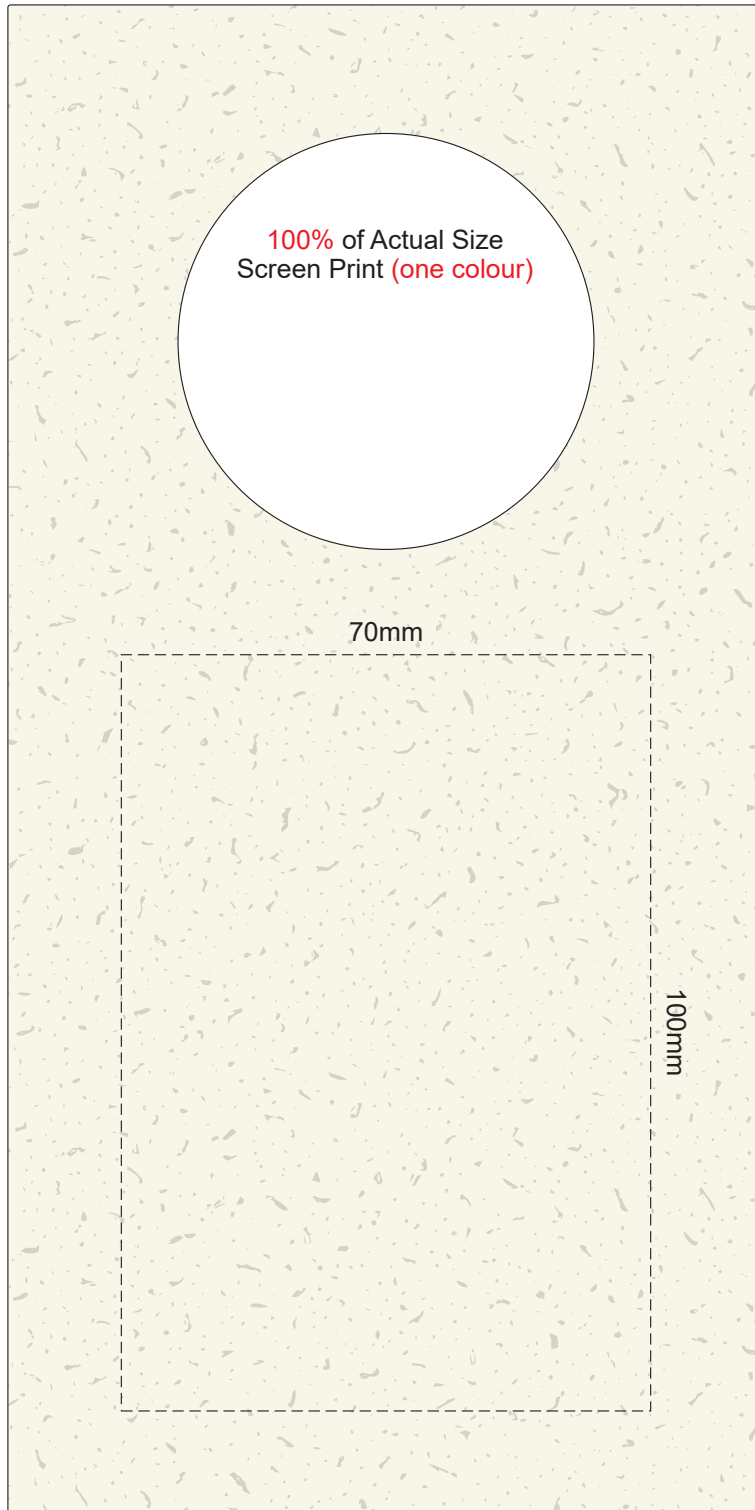

Also contains x2 Blue and x2 Red cornhole bags in back compartment.

Also contains x2 Blue and x2 Red cornhole bags in back compartment.

90% of Actual Size
Direct Digital
90mm

200mm

Also contains x2 Blue and x2 Red cornhole bags in back compartment.
Some minor over spray may be apparent when digitally printing full reversal prints

90mm

200mm

Blue Line = The SIGNIFICANT PRINT AREA
(Keep all critical images & text within this box)
Black Line = Maximum print area
Pink Line = Bleed off to here