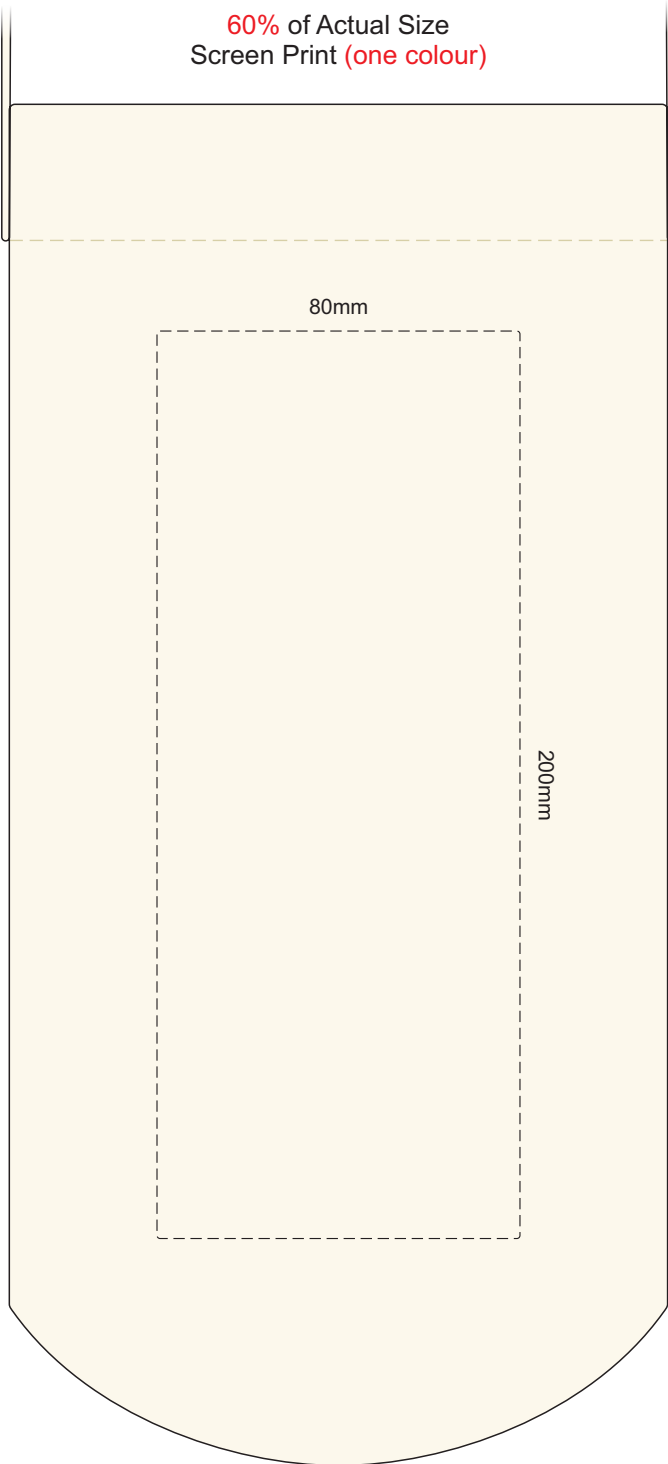

60% of Actual Size  
Screen Print (one colour)

60% of Actual Size  
Colourflex Transfer