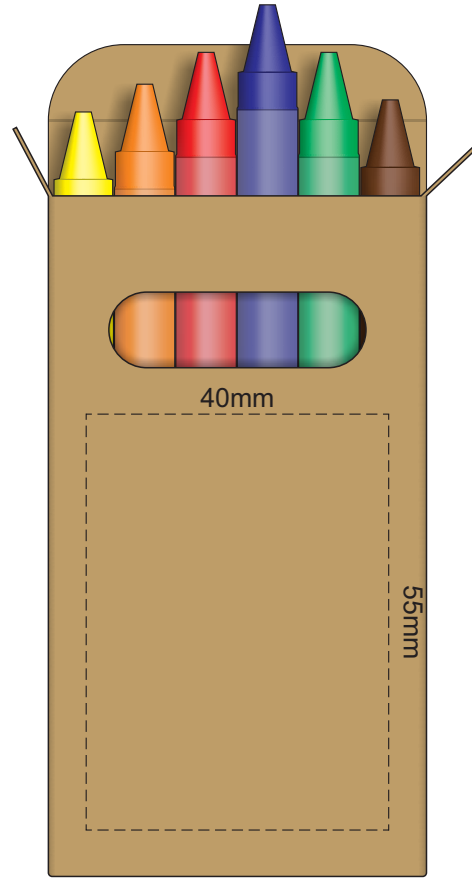

100% of Actual Size  
Pad Print

FRONT

BACK

100% of Actual Size  
Digital Packaging Print

FRONT

BACK

Artwork will be printed directly onto the product via CMYK printing (no white), colours will not be vibrant due to white ink not being available for this process.