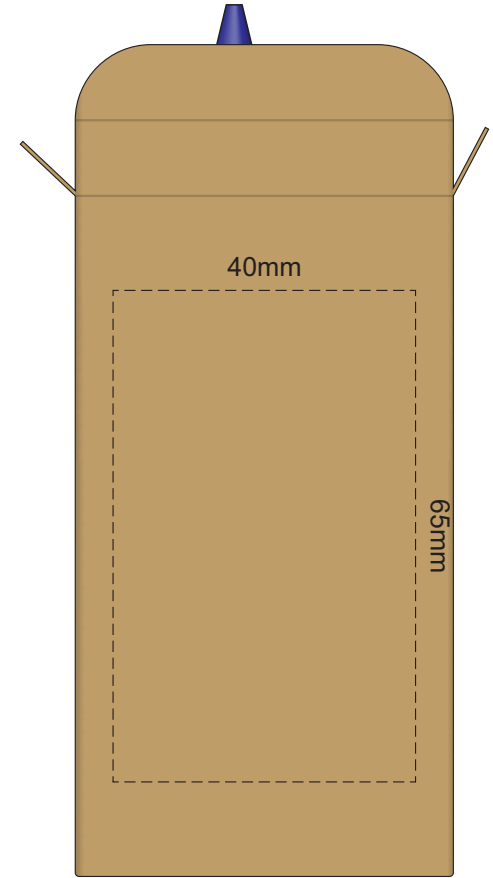

100% of Actual Size  
Pad Print

FRONT

BACK

100% of Actual Size  
Digital Packaging Print

FRONT

BACK

Artwork will be printed directly onto the product via CMYK printing (no white), colours will not be vibrant due to white ink not being available for this process.