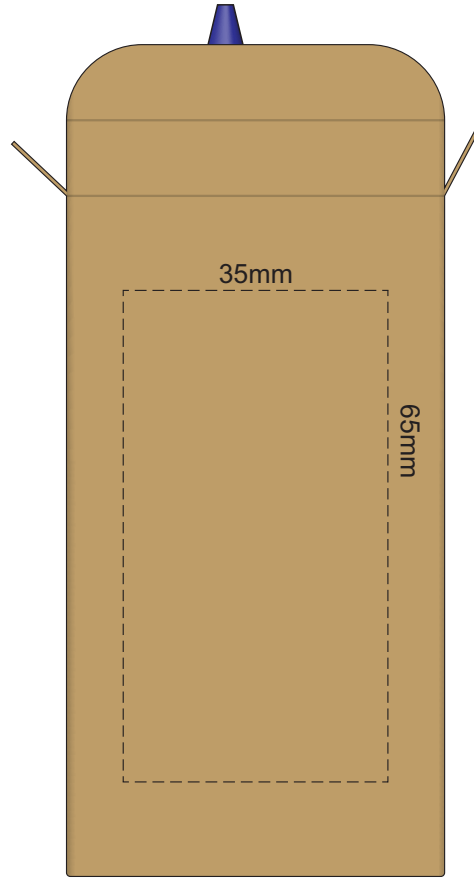

100% of Actual Size  
Pad Print

FRONT

BACK

100% of Actual Size  
Digital Packaging Print

FRONT

BACK

Artwork will be printed directly onto the product via CMYK printing (no white), colours will not be vibrant due to white ink not being available for this process.