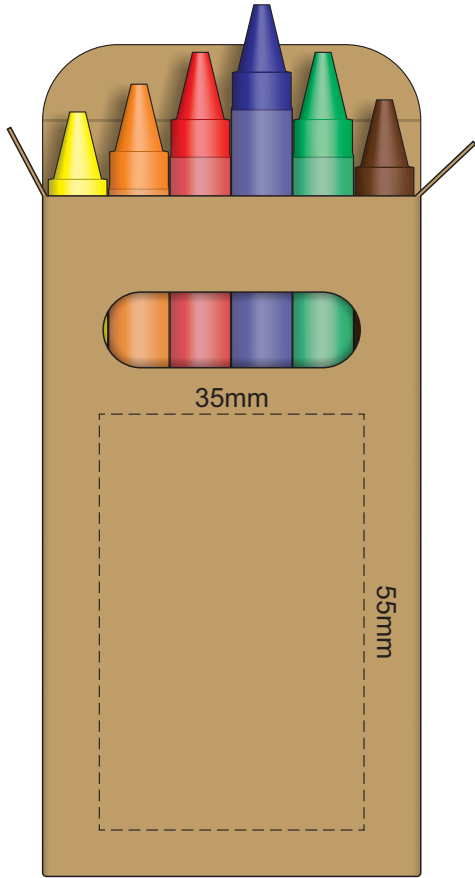

100% of Actual Size  
Pad Print

FRONT

BACK

100% of Actual Size  
Digital Packaging Print

FRONT

BACK

Artwork will be printed directly onto the product via CMYK printing (no white), colours will not be vibrant due to white ink not being available for this process.