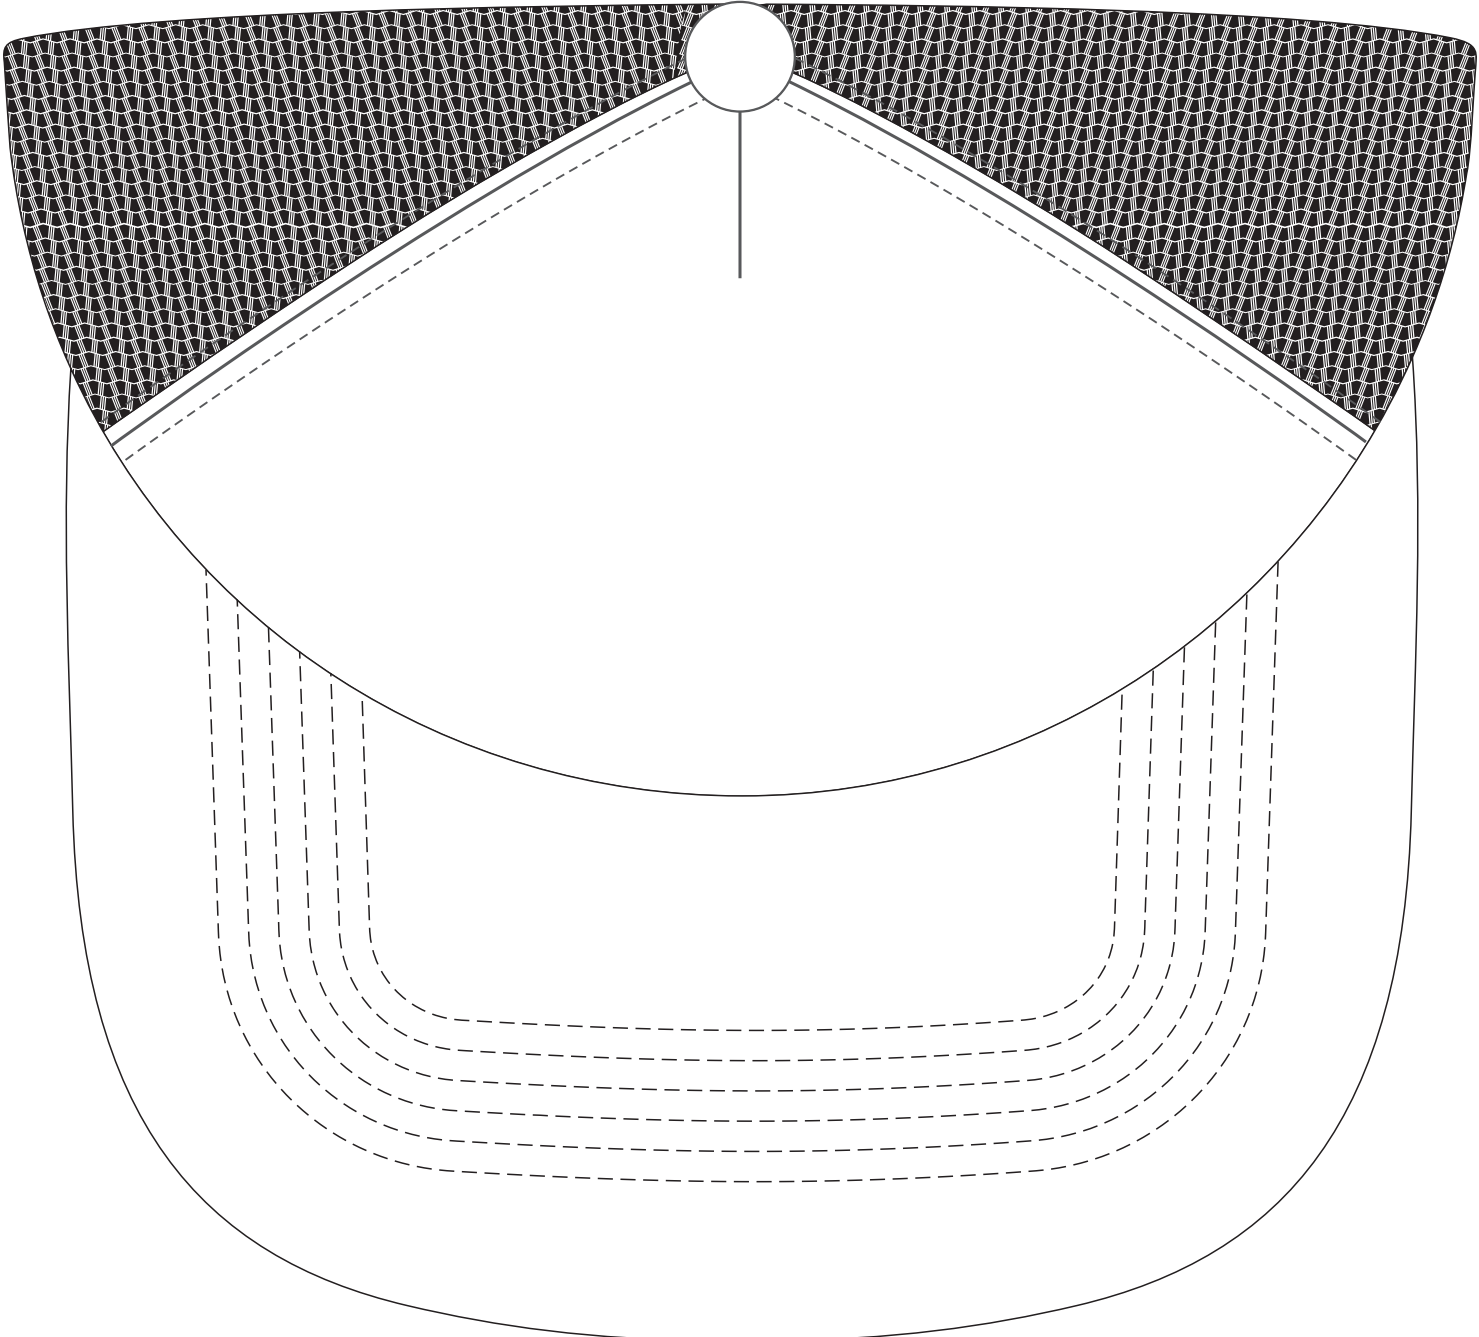

100% of Actual Size  
Sublimation Peak, Front & button

**Snapback/Mesh Closure Colour**

Black or White

100% of Actual Size  
Sublimation Peak Template

Black Line = Cut Line, Maximum print area  
Pink Line = Bleed off to here

100% of Actual Size  
Sublimation FRONT Template

**Blue Line = The SIGNIFICANT PRINT AREA**  
(Keep all critical images & text within this box)

**Black Line = Cut Line, Maximum print area**

**Pink Line = Bleed off to here**

100% of Actual Size  
Embroidery

120mm

55mm