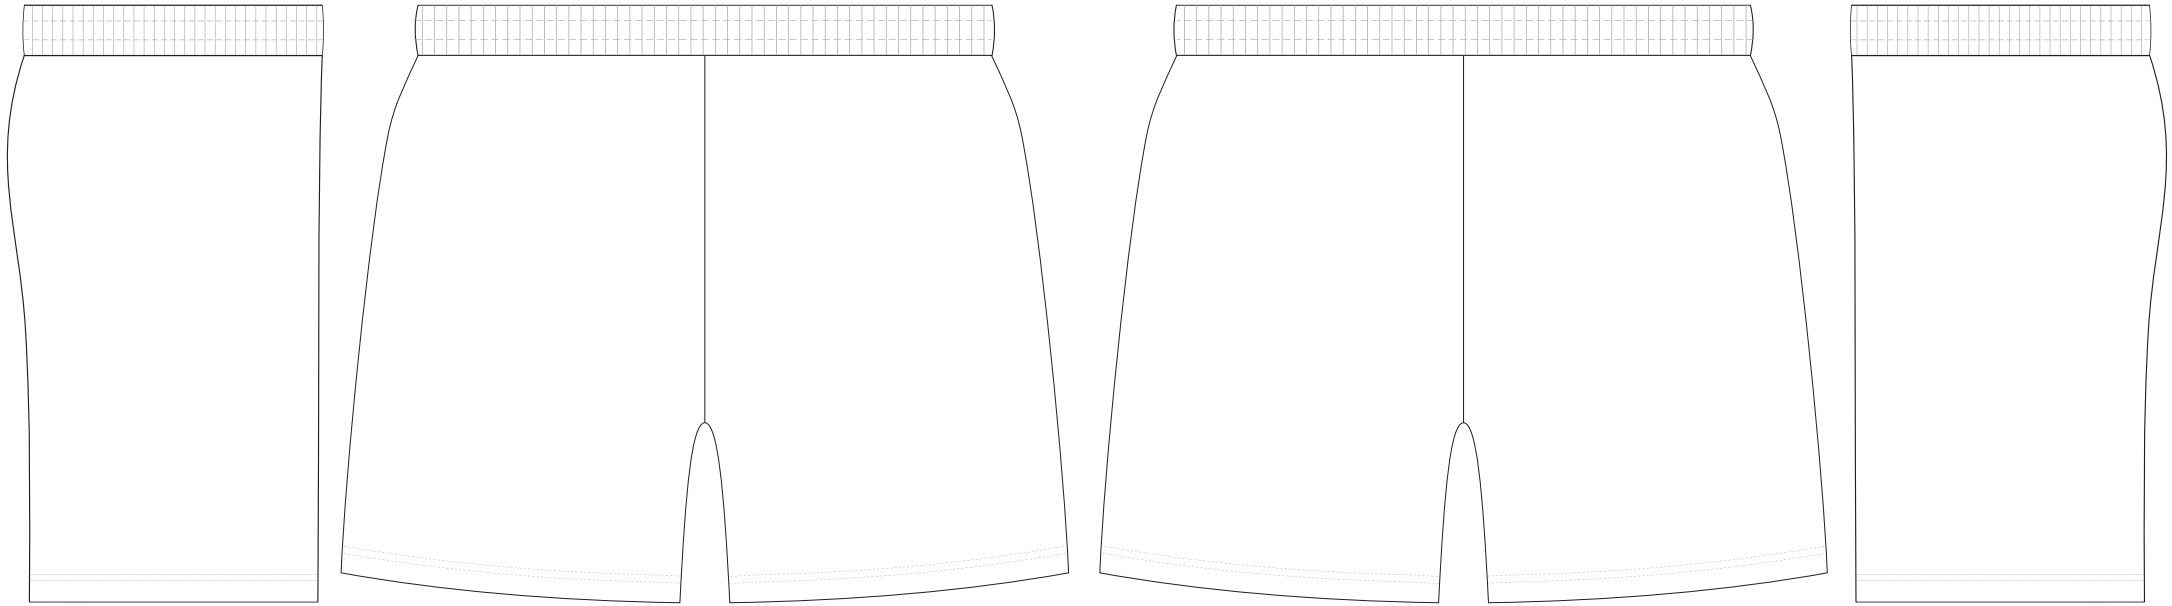

**Drawstring  
Colours**

**BRANDING SPECIFICATIONS - Custom Mens Volleyball Shorts - 123345**

The garments comes with a mandatory size label and care label.  
Drawstring is available in black or white.  
Close match pantone colours. Metallic, neon or pastel colours are not available.

100% of Actual Size  
Sublimation custom tag

Dotted line = Stitch line

## BRANDING SPECIFICATIONS - Custom Mens Volleyball Shorts - 123345

---

Default is to have no tag, please confirm in your order if you require a custom tag (*free of charge*).

Material is 100% polyester satin.

Printing via sublimation, due to the nature of sublimation, artwork particularly fine detail/text may experience minor colour bleed across adjacent design elements.

Metallic, neon or pastel colours are not available.