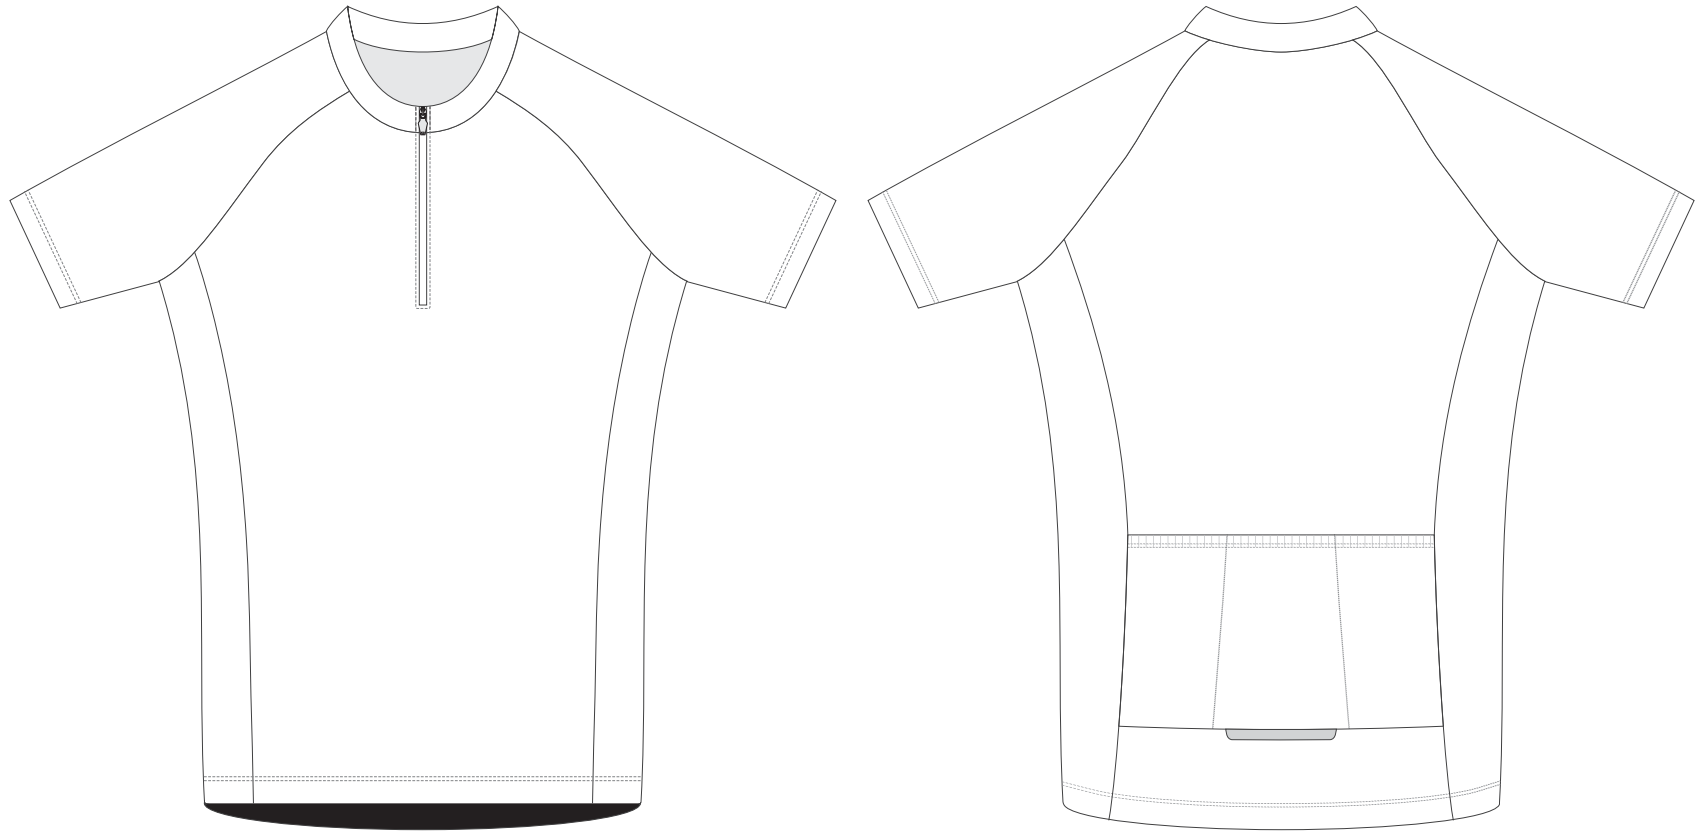

Zipper Colours

BRANDING SPECIFICATIONS - Custom Womens Cycling Top - 123351

The garments comes with a mandatory size label and care label.

The zipper can be White or Black.

We prefer customers to supply PMS colours from the solid coated range to close match for sublimated garments.

Metallic, neon or pastel colours are not available.

100% of Actual Size
Sublimation custom tag

Dotted line = Stitch line

BRANDING SPECIFICATIONS - Custom Womens Cycling Top - 123351

Default is to have no tag, please confirm in your order if you require a custom tag (*free of charge*).

Material is 100% polyester satin.

Printing via sublimation, due to the nature of sublimation, artwork particularly fine detail/text may experience minor colour bleed across adjacent design elements.

Metallic, neon or pastel colours are not available.