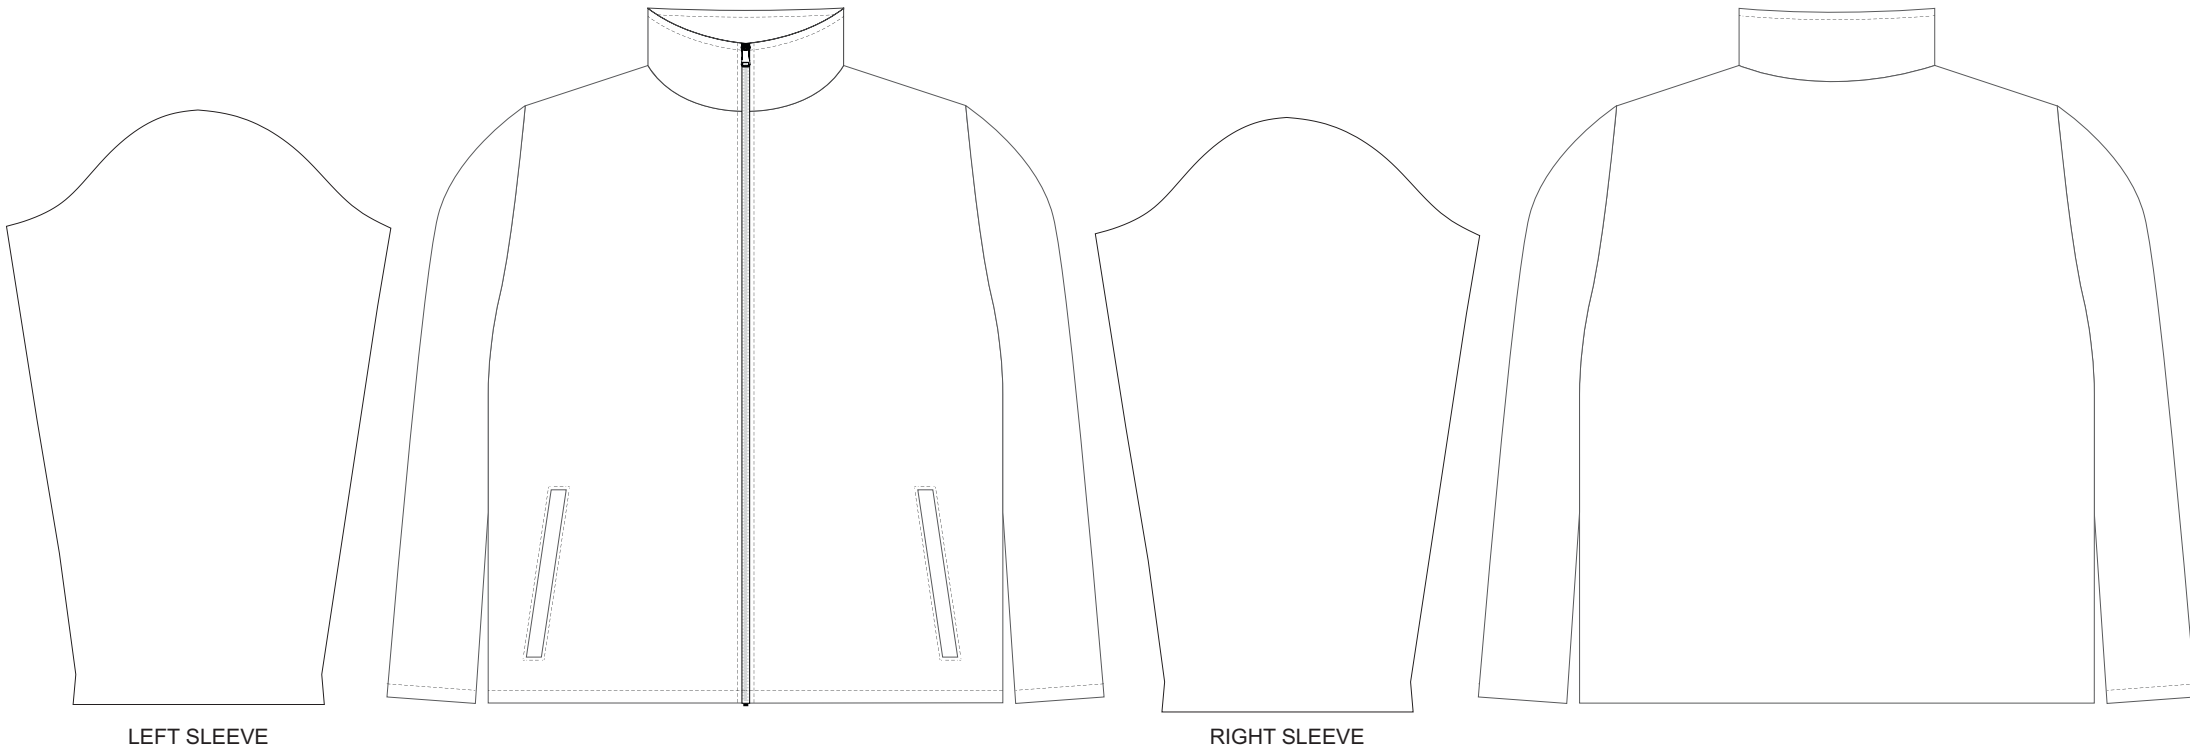

**Zipper
Colours**

LEFT SLEEVE

RIGHT SLEEVE

BRANDING SPECIFICATIONS - Custom Womens Premium Softshell Jacket - 121187

The garments comes with a mandatory size label and care label.

Zipper is available in black or white.

Close match pantone colours. Metallic, neon or pastel colours are not available.

100% of Actual Size
Sublimation custom tag

Dotted line = Stitch line

BRANDING SPECIFICATIONS - Custom Womens Premium Softshell Jacket - 121187

Default is to have no tag, please confirm in your order if you require a custom tag (*free of charge*).

Material is 100% polyester satin.

Printing via sublimation, due to the nature of sublimation, artwork particularly fine detail/text may experience minor colour bleed across adjacent design elements.