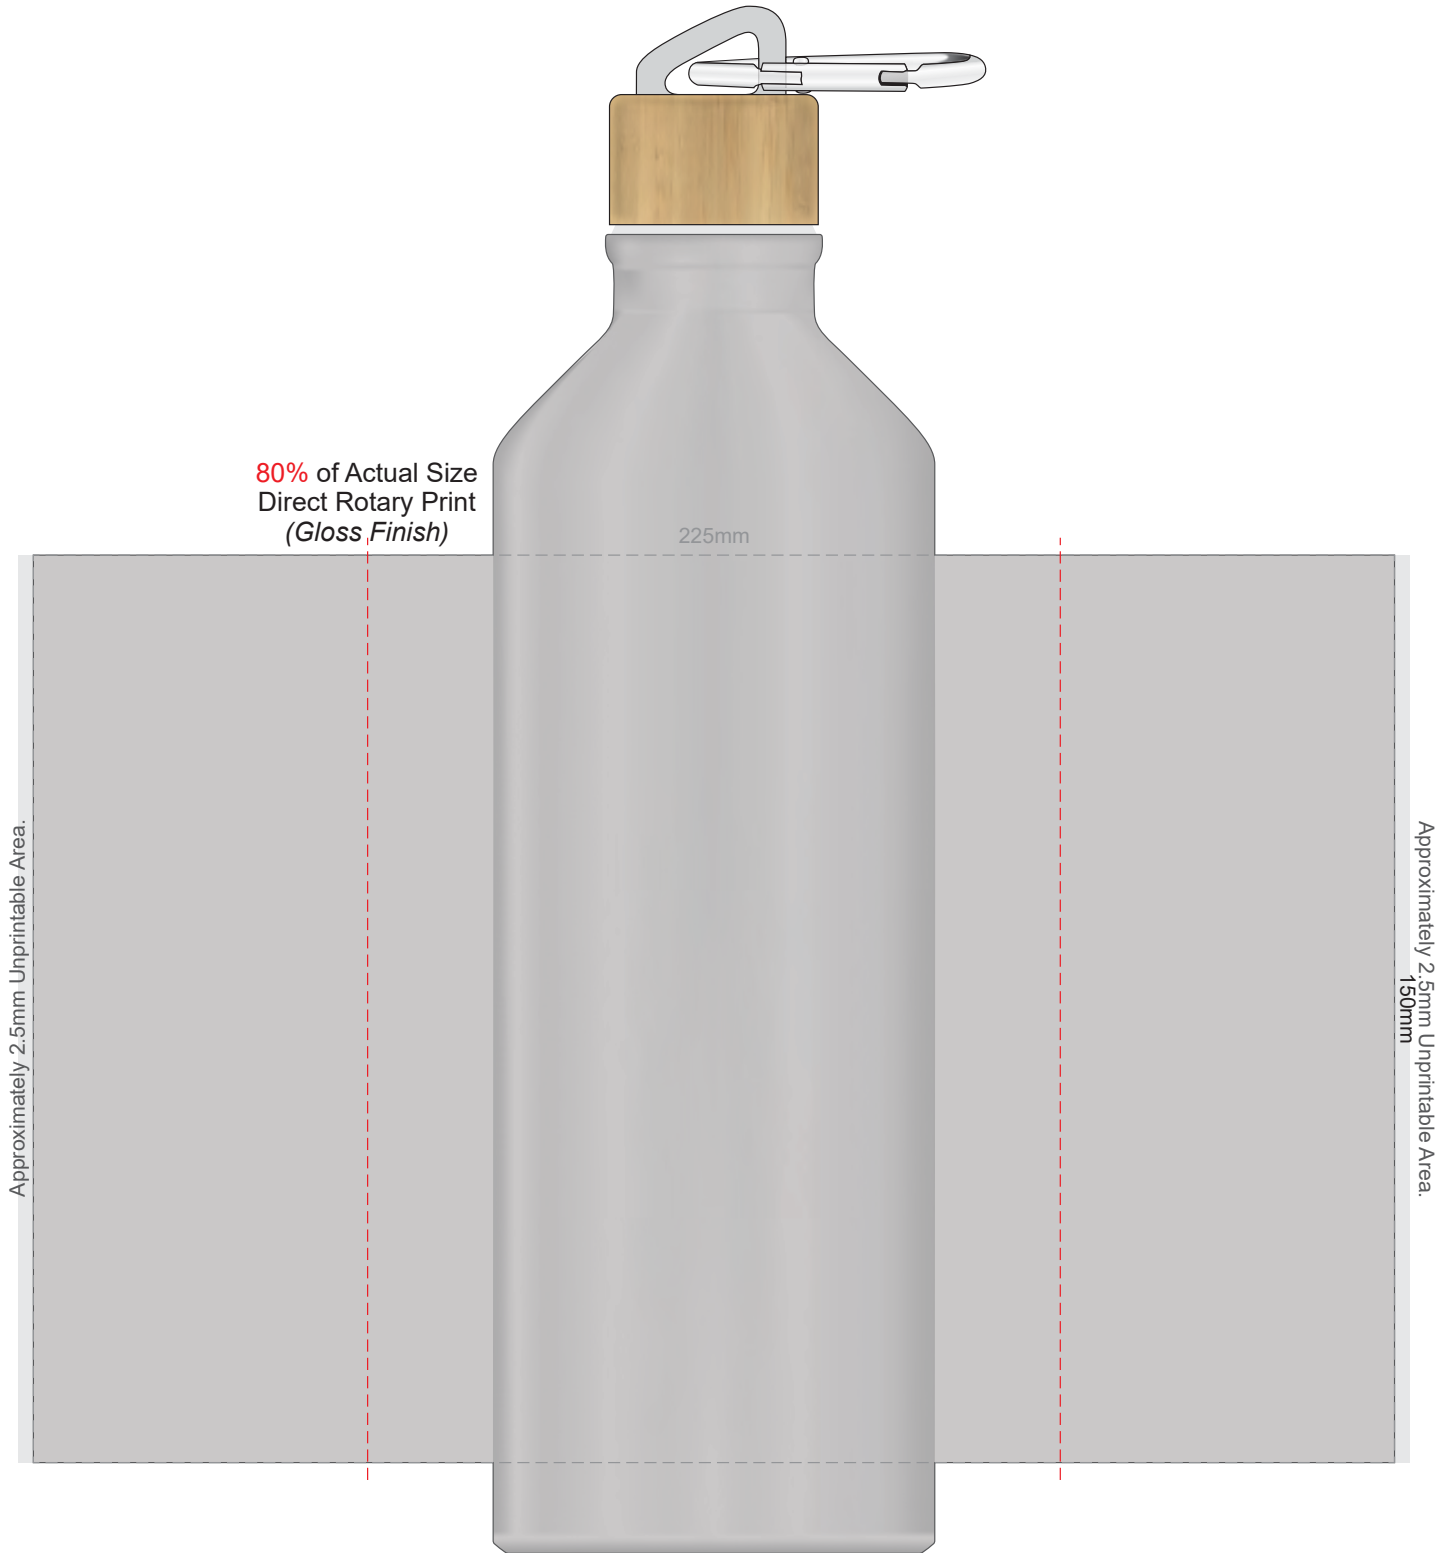

100% of Actual Size
Pad Print

Branding area can be moved **anywhere within the red line.**

90% of Actual Size
Screen Print

200mm

Approximately 15mm Unprintable Area.

Approximately 15mm Unprintable Area.
150mm

Red Line = Exact opposites of the product
(centre artwork to the red line)

80% of Actual Size
Direct Rotary Print
(Gloss Finish)

225mm

Approximately 2.5mm Unprintable Area.

Approximately 2.5mm Unprintable Area.
150mm

Red Line = Exact opposites of the product
(centre artwork to the red line)