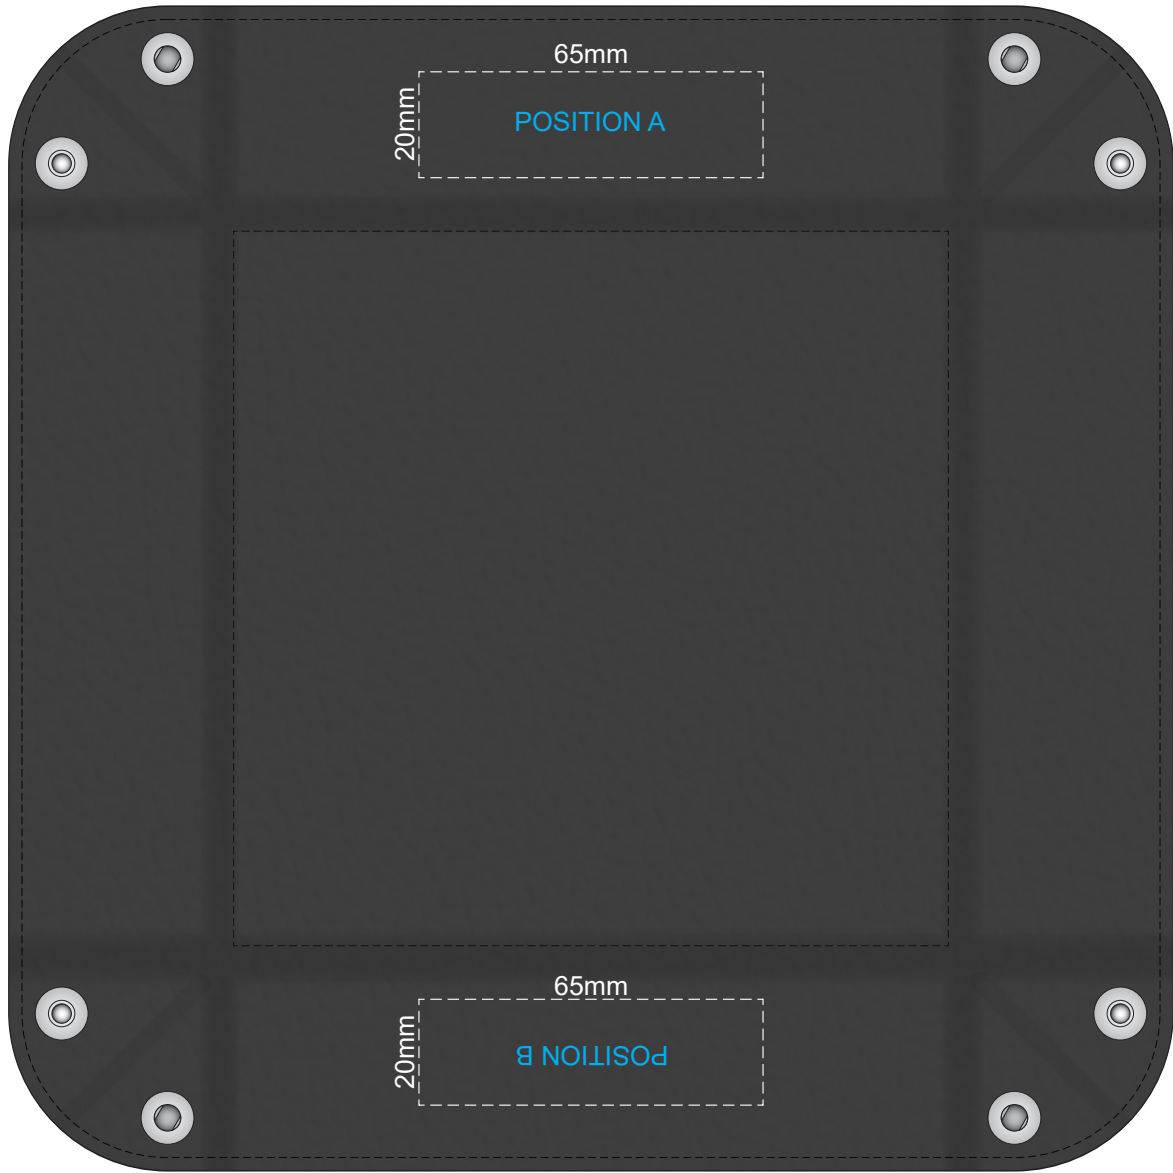

70% of Actual Size
Pad Print
INSIDE

INSIDE visualization
When clipped together

70% of Actual Size
Screen Print (One Colour Only)

INSIDE

Note: Cannot do the Posion A, B and C at the same time.

INSIDE visualization
When clipped together

70% of Actual Size
Debossing

INSIDE

INSIDE visualization
When clipped together