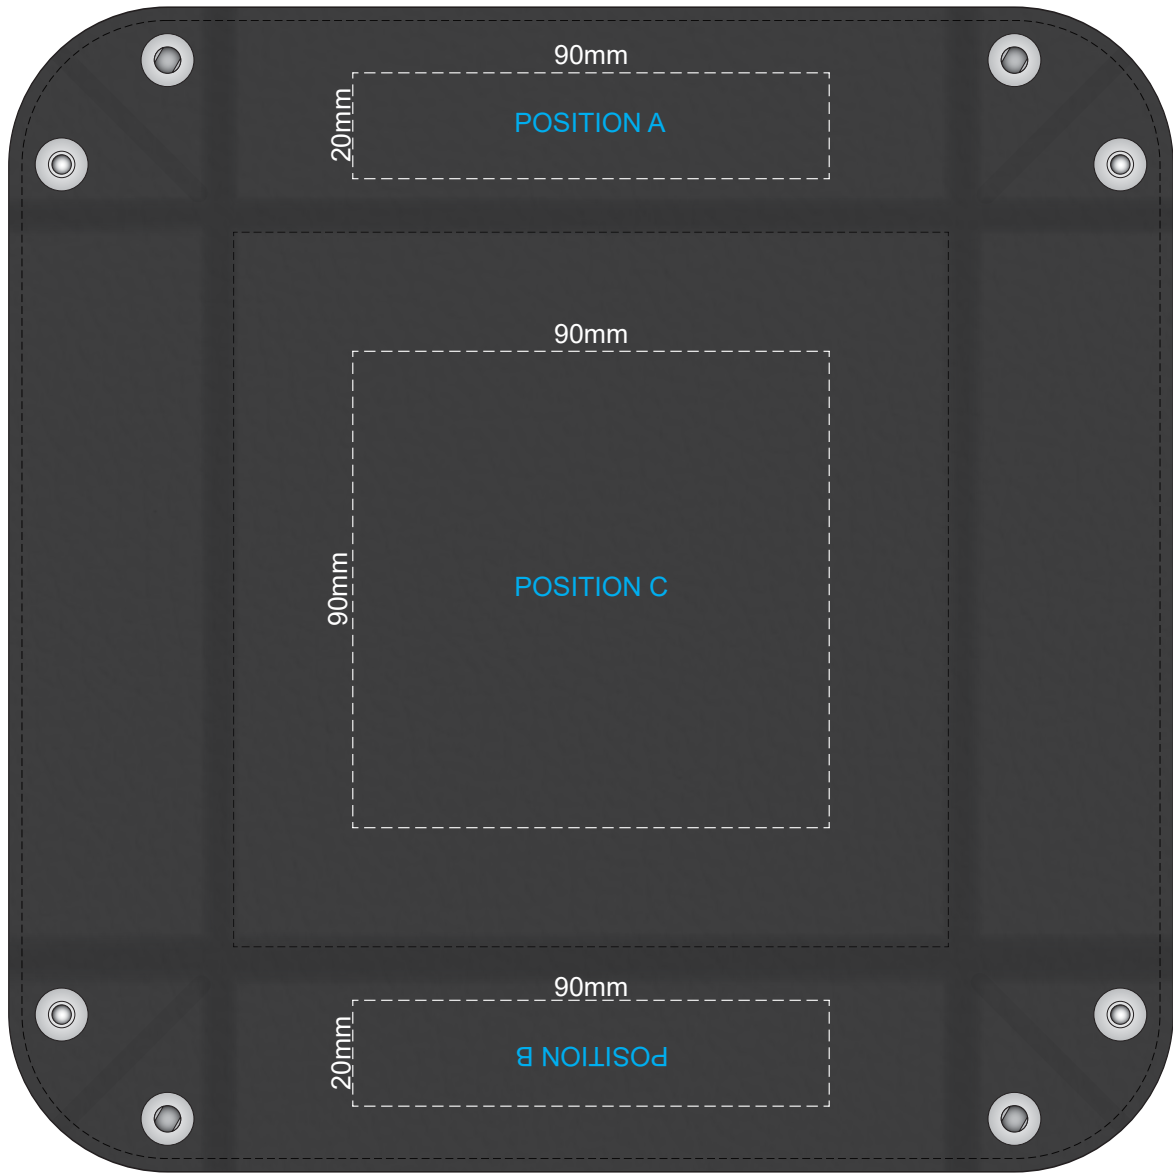

70% of Actual Size
Pad Print
INSIDE

INSIDE visualization
When clipped together

70% of Actual Size
Screen Print (One Colour Only)

INSIDE

Note: Cannot do the Posion A, B and C at the same time.

INSIDE visualization
When clipped together

70% of Actual Size
Debossing

INSIDE

INSIDE visualization
When clipped together