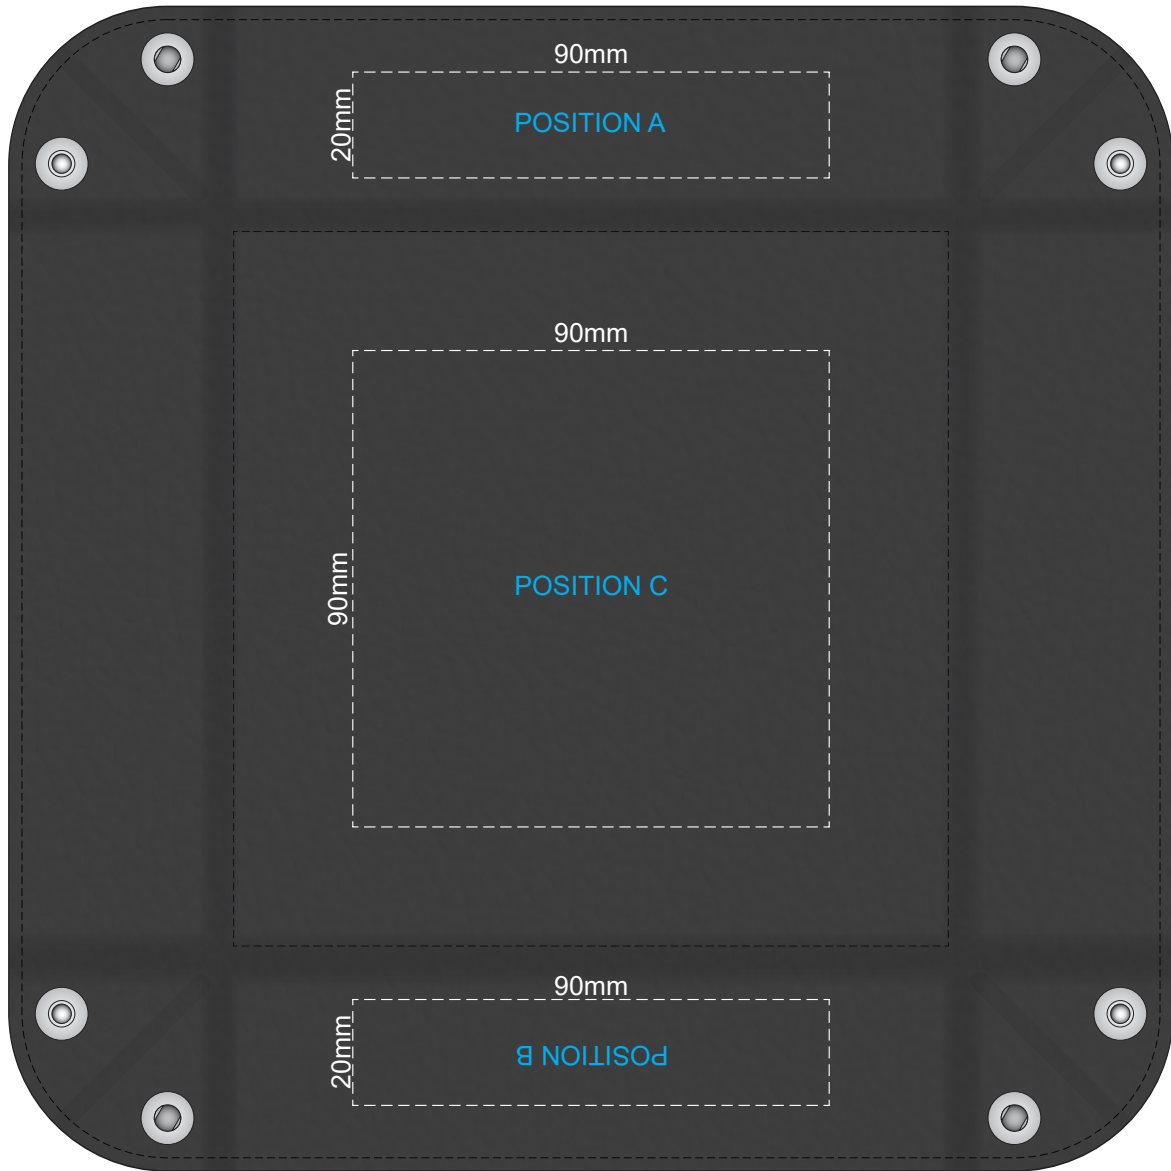

70% of Actual Size
Pad Print
INSIDE

INSIDE visualization
When clipped together

70% of Actual Size
Screen Print (One Colour Only)

INSIDE

Note: Cannot do the Posion A, B and C at the same time.

INSIDE visualization
When clipped together

70% of Actual Size
Debossing

INSIDE

INSIDE visualization
When clipped together