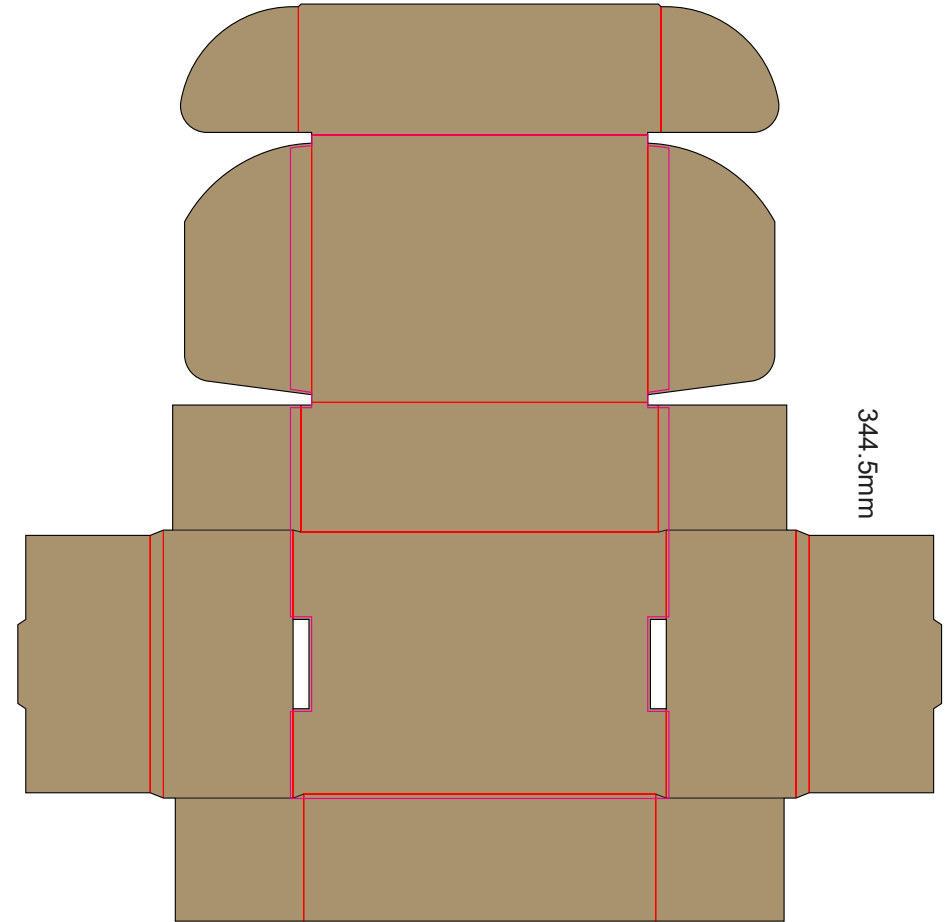

INSIDE OUTSIDE

35% of Actual Size
Digital Packaging Print

337mm

344.5mm

Artwork will be printed onto a natural corrugated substrate via CYMK printing (no white), some colour variation and corrugation lines should be considered acceptable. Changing the substrate of the box to a solid colour is not recommended.

SIDE 1 - OUTSIDE

Black Lines - Cut Marks or Edges

Red Line - Fold Marks

Pink Line = Bleed off to here

There will be no bleed on the leading edge

35% of Actual Size
Digital Packaging Print

143mm

344.5mm

SIDE 2 - INSIDE

Black Lines - Cut Marks or Edges

Red Line - Fold Marks

Pink Line = Bleed off to here

There will be no bleed on the leading edge