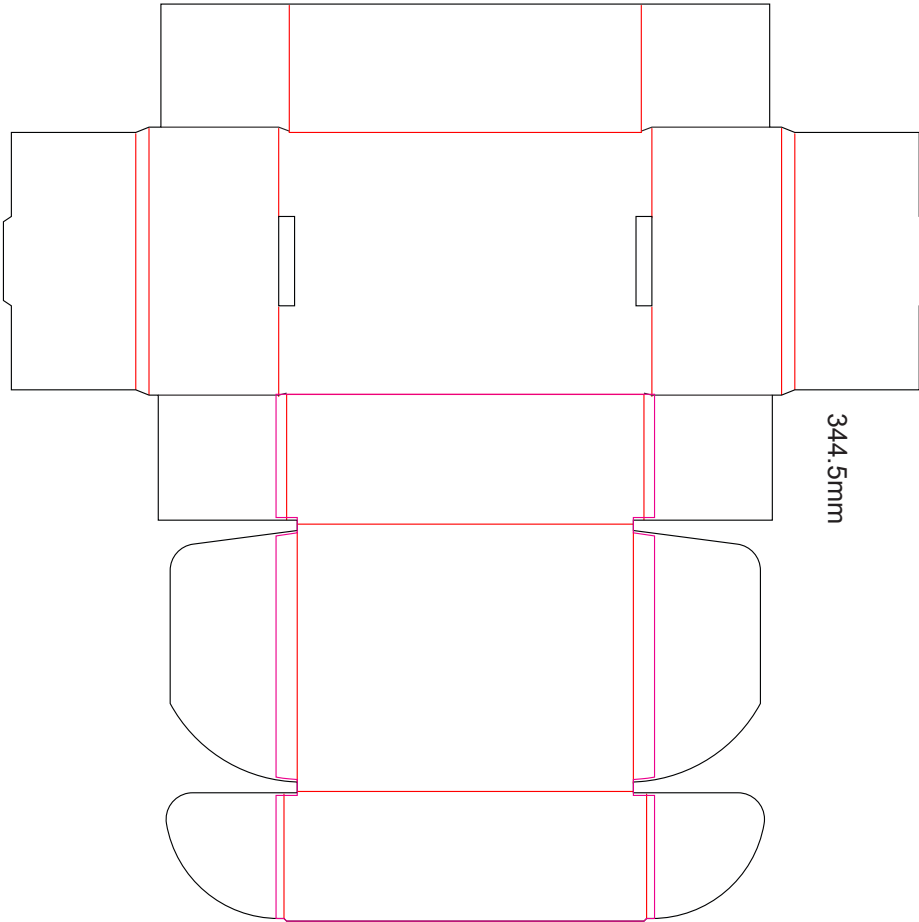

INSIDE OUTSIDE

35% of Actual Size
Digital Packaging Print

337mm

344.5mm

Artwork will be printed onto a natural corrugated substrate via CYMK printing (no white), some colour variation and corrugation lines should be considered acceptable. Changing the substrate of the box to a solid colour is not recommended.

SIDE 1 - OUTSIDE

Black Lines - Cut Marks or Edges

Red Line - Fold Marks

Pink Line = Bleed off to here

There will be no bleed on the leading edge

35% of Actual Size
Digital Packaging Print

143mm

344.5mm

SIDE 2 - INSIDE

Black Lines - Cut Marks or Edges

Red Line - Fold Marks

Pink Line = Bleed off to here

There will be no bleed on the leading edge