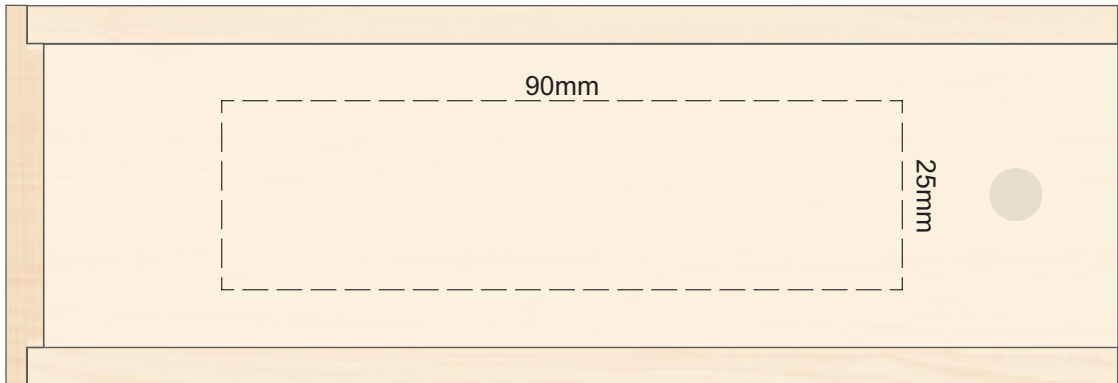

100% of Actual Size  
Pad Print

100% of Actual Size  
Laser Engraving

This product is a natural material, please allow for variances in grain pattern and engraving colour.

Engraves to a Natural Etch