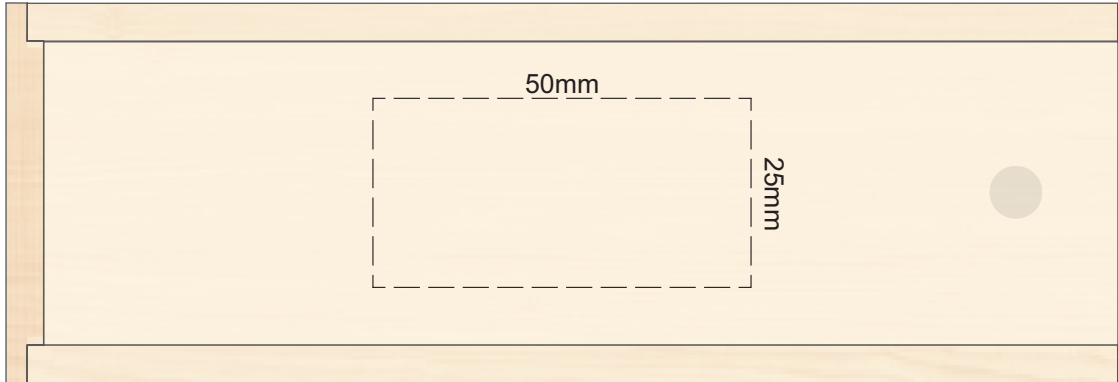

100% of Actual Size  
Pad Print

100% of Actual Size  
Laser Engraving

This product is a natural material, please allow for variances in grain pattern and engraving colour.

Engraves to a Natural Etch