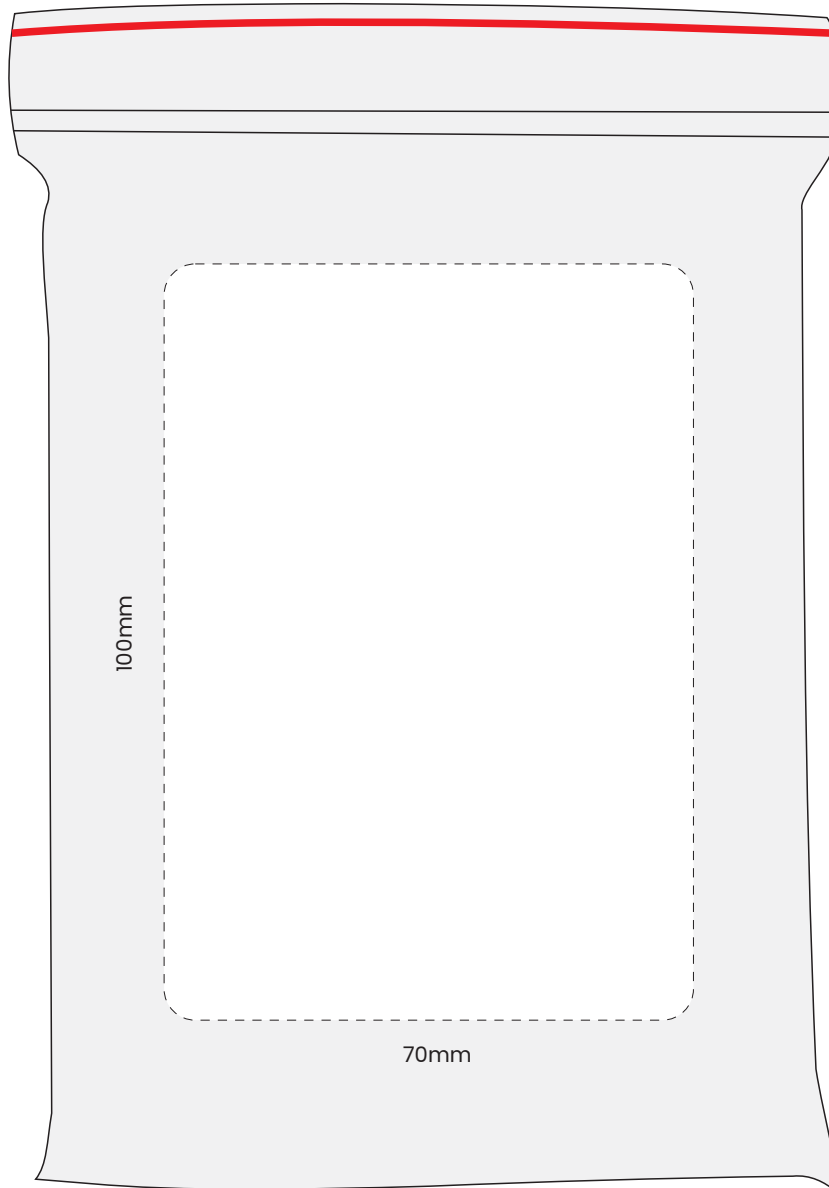

Actual Size: 100% when viewed on A4 paper

Blue Line = The SIGNIFICANT PRINT AREA  
(Keep all critical images & text within this box)

Black Line = Maximum print area

Pink Line = Bleed off to here