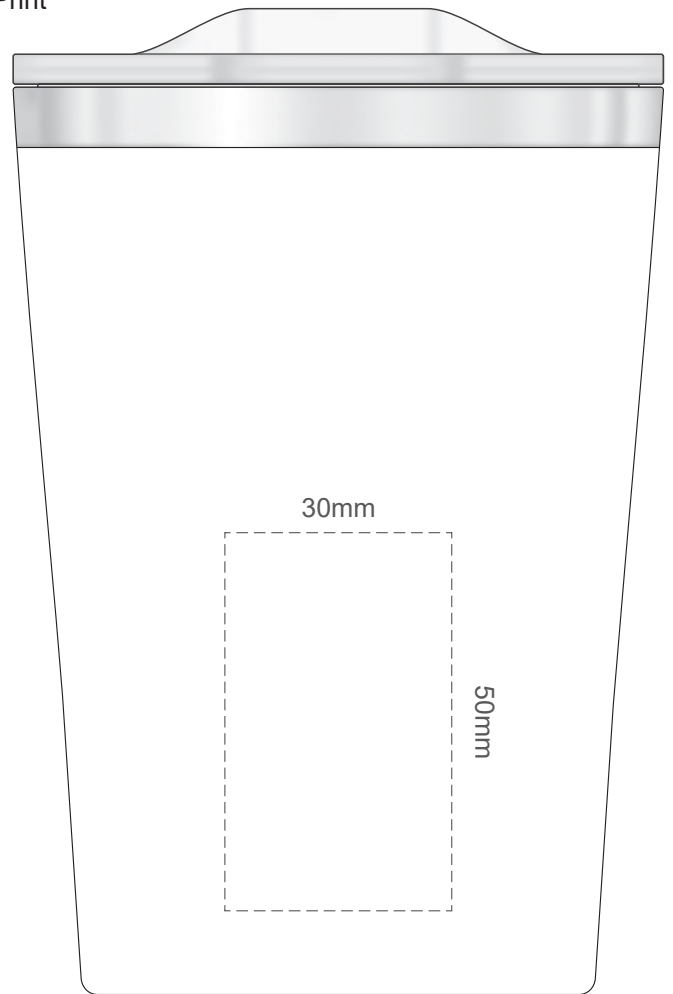

SIDE 1

100% of Actual Size
Pad Print

SIDE 2

SIDE 1

100% of Actual Size
Pad Print

SIDE 2

Please be aware that artwork will adhere to the shape of the product. Therefore, linear shapes that utilise the full print area may appear skewed from the side perspective due to the tapered nature of the product.

 Engraves to a Shiny Steel Finish

100% of Actual Size
Digital Rotary
(Gloss Finish)

238mm

Approximately 3mm unprintable area

100mm

Red Line = Exact opposites of the product
(centre artwork to the red line)