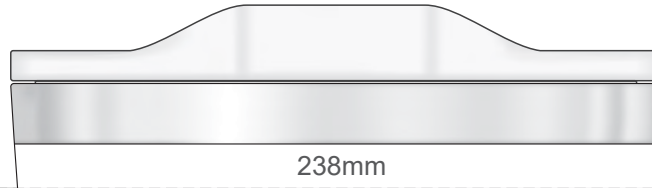

SIDE 1

100% of Actual Size
Pad Print

SIDE 2

SIDE 1

100% of Actual Size
Pad Print

SIDE 2

Please be aware that artwork will adhere to the shape of the product. Therefore, linear shapes that utilise the full print area may appear skewed from the side perspective due to the tapered nature of the product.

 Engraves to a Shiny Steel Finish

100% of Actual Size
Digital Rotary
(Gloss Finish)

238mm

Approximately 3mm unprintable area

100mm

Red Line = Exact opposites of the product
(centre artwork to the red line)