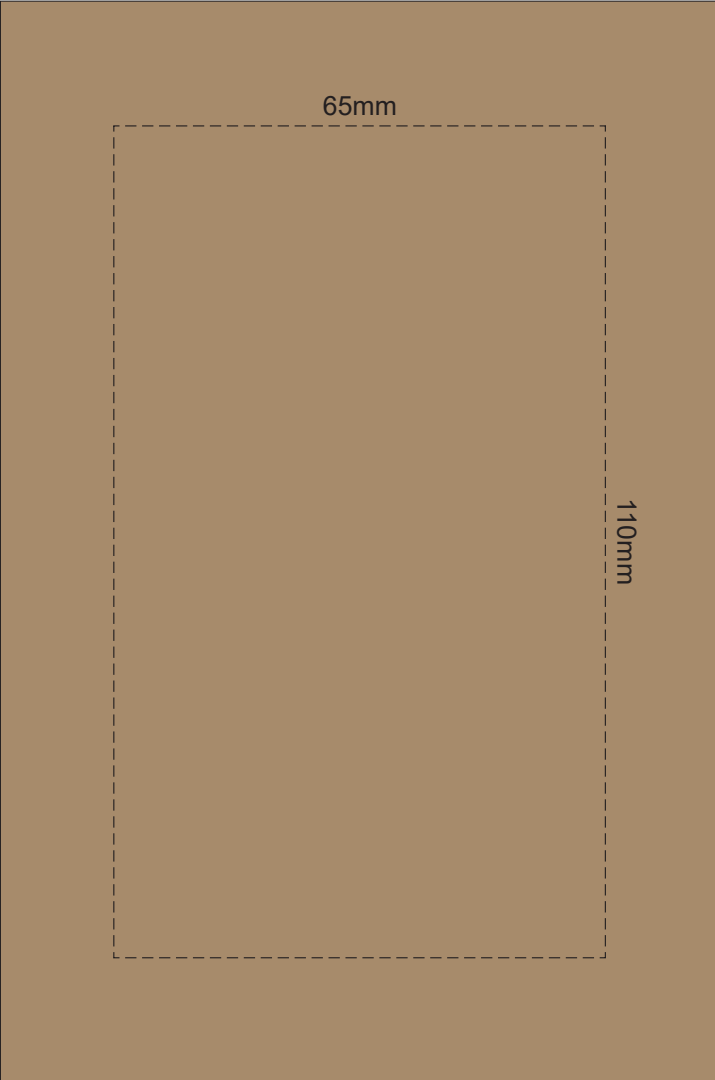

100% of Actual Size
Digital Packaging Print
FRONT

Artwork will be printed directly onto the product via CMYK printing (no white), colours will not be vibrant due to white ink not being available for this process.