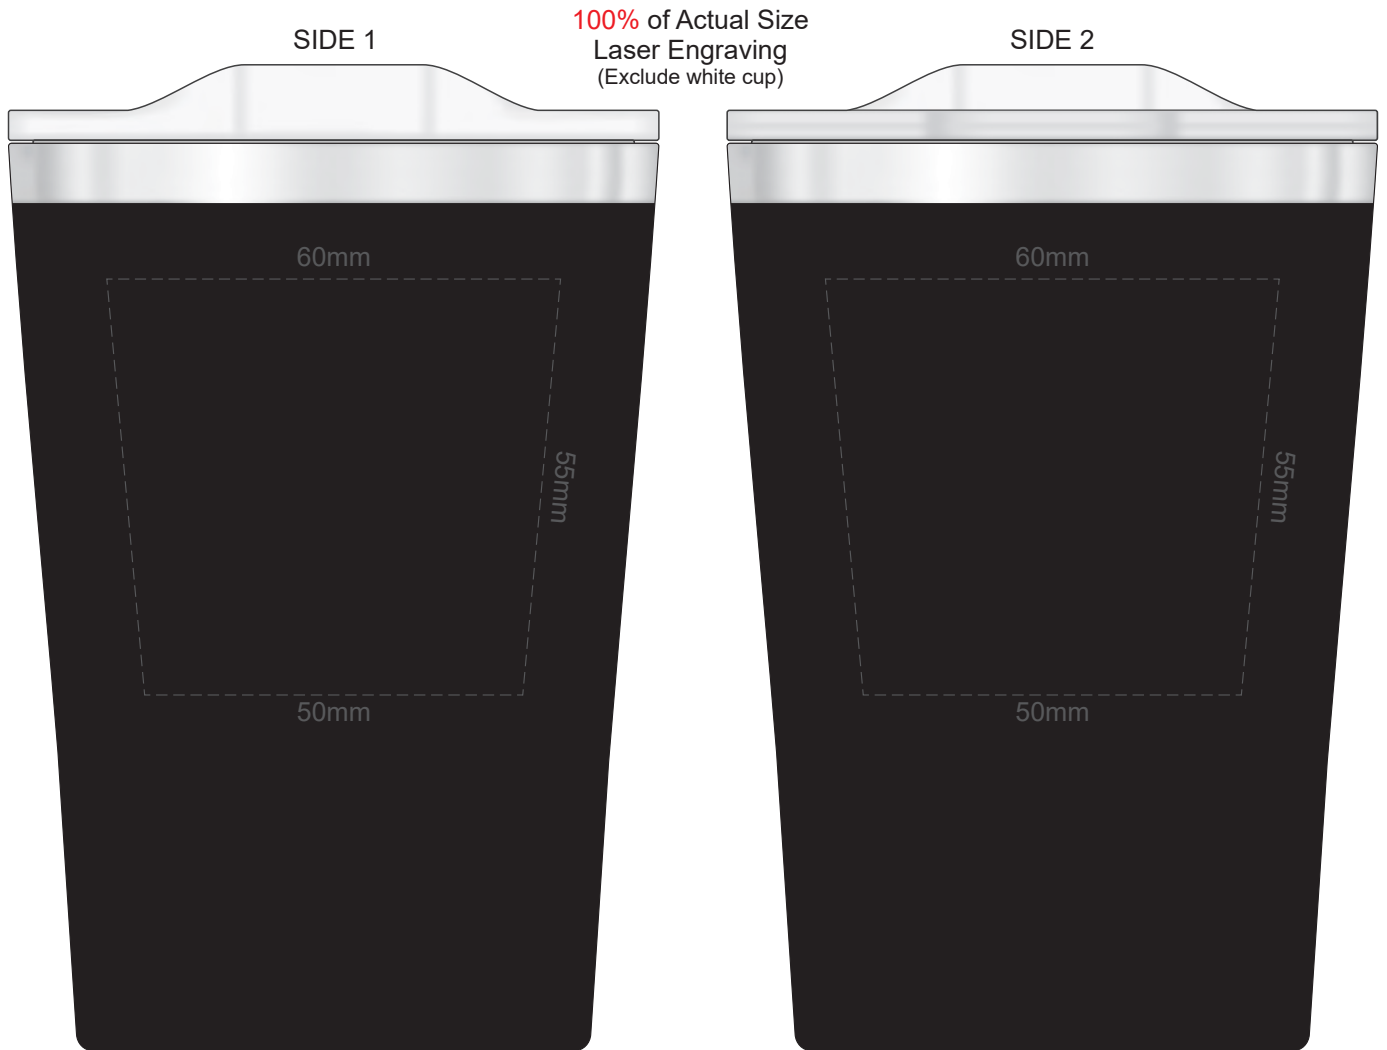

SIDE 1

100% of Actual Size
Pad Print

SIDE 2

SIDE 1

100% of Actual Size
Pad Print

SIDE 2

Please be aware that artwork will adhere to the shape of the product. Therefore, linear shapes that utilise the full print area may appear skewed from the side perspective due to the tapered nature of the product.

 Engraves to a Shiny Steel Finish

100% of Actual Size
Digital Rotary
(Gloss Finish)

238mm

Approximately 3mm unprintable area

100mm

Red Line = Exact opposites of the product
(centre artwork to the red line)

100% of Actual Size
Digital Packaging Print
FRONT

Artwork will be printed directly onto the product via CMYK printing (no white), colours will not be vibrant due to white ink not being available for this process.