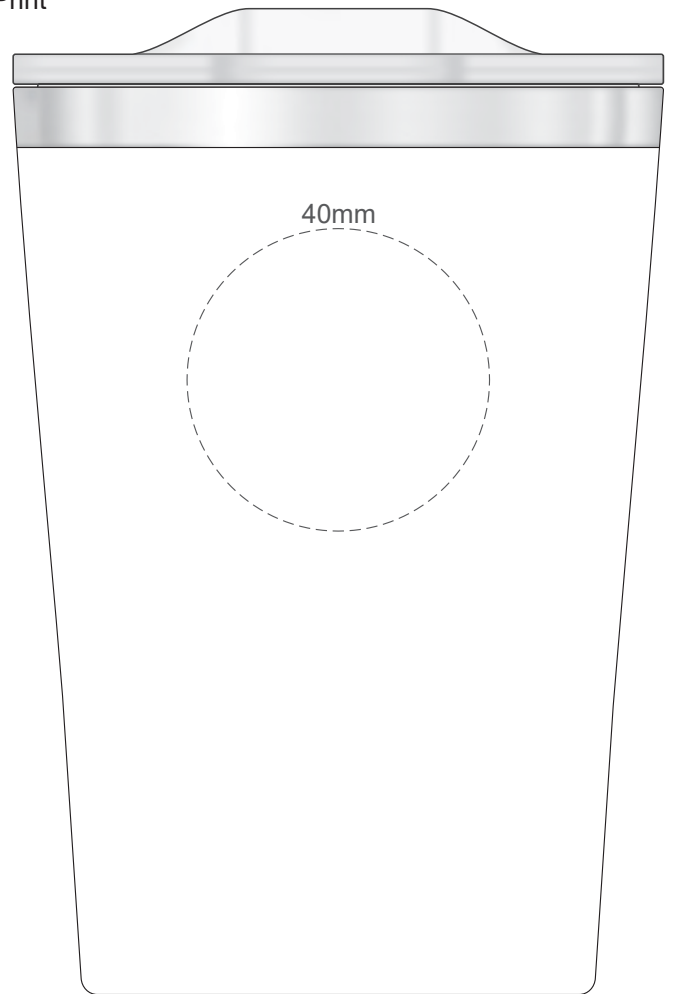

SIDE 1

100% of Actual Size
Pad Print

SIDE 2

SIDE 1

100% of Actual Size
Pad Print

SIDE 2

Please be aware that artwork will adhere to the shape of the product. Therefore, linear shapes that utilise the full print area may appear skewed from the side perspective due to the tapered nature of the product.

 Engraves to a Shiny Steel Finish

100% of Actual Size
Digital Rotary
(Gloss Finish)

238mm

Approximately 3mm unprintable area

100mm

Red Line = Exact opposites of the product
(centre artwork to the red line)