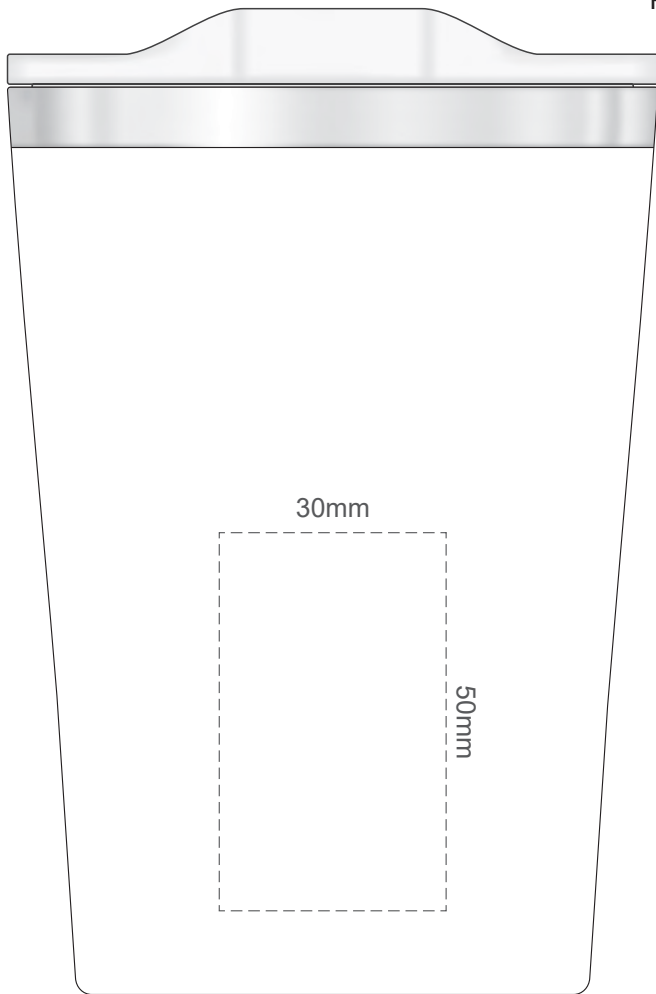

SIDE 1

100% of Actual Size
Pad Print

SIDE 2

SIDE 1

100% of Actual Size
Pad Print

SIDE 2

Please be aware that artwork will adhere to the shape of the product. Therefore, linear shapes that utilise the full print area may appear skewed from the side perspective due to the tapered nature of the product.

 Engraves to a Shiny Steel Finish

100% of Actual Size
Digital Rotary
(Gloss Finish)

238mm

Approximately 3mm unprintable area

100mm

Red Line = Exact opposites of the product
(centre artwork to the red line)