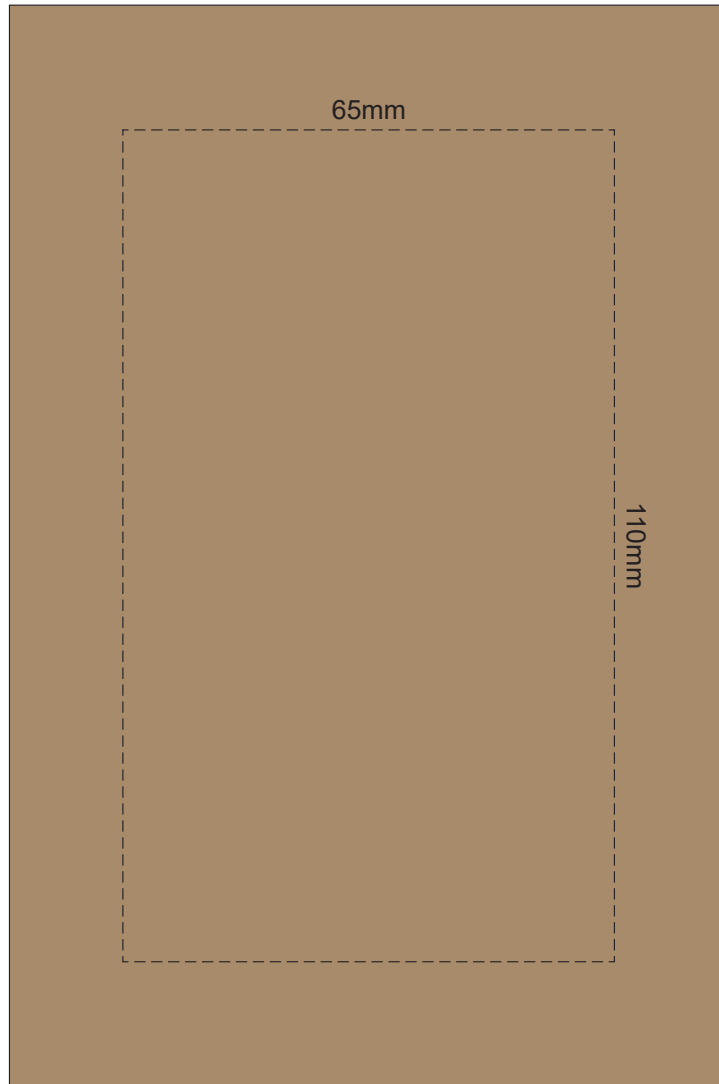

Flip & Lid
Colour

Band
Colour

100% of Actual Size
Pad Print

100% of Actual Size
Pad Print

SIDE 1

SIDE 2

Flip & Lid
Colour

Band
Colour

100% of Actual Size
Screen Print (one colour)

100% of Actual Size
Screen Print (one colour)
Double Sided Template Front & Back

Red Line = Exact opposites of the product
(centre artwork to the red line)

Flip & Lid
Colour

Band
Colour

100% of Actual Size
Silicone Digital Print
Debossed

100% of Actual Size
Digital Packaging Print
FRONT

Artwork will be printed directly onto the product via CMYK printing (no white),
colours will not be vibrant due to white ink not being available for this process.