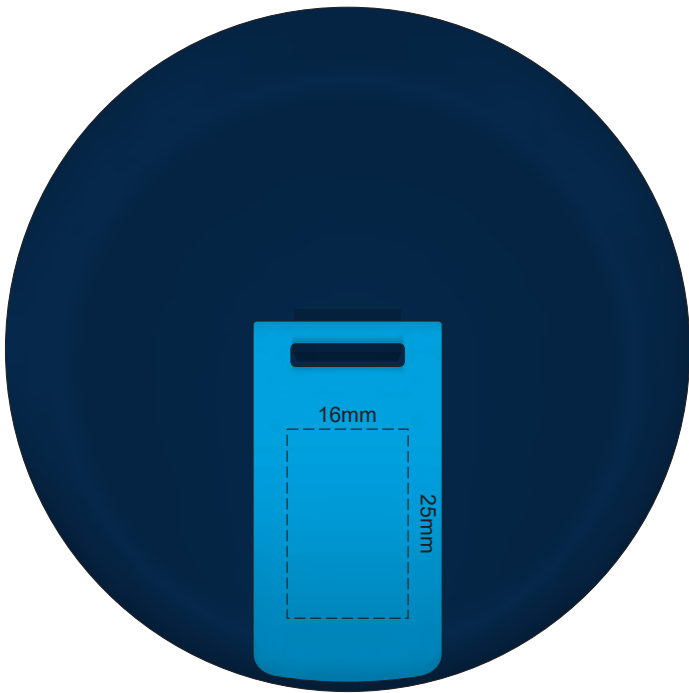

Flip & Lid
Colour

Band
Colour

100% of Actual Size
Pad Print

100% of Actual Size
Pad Print

SIDE 1

SIDE 2

Flip & Lid
Colour

Band
Colour

100% of Actual Size
Screen Print (one colour)

100% of Actual Size
Screen Print (one colour)
Double Sided Template Front & Back

Red Line = Exact opposites of the product
(centre artwork to the red line)

Flip & Lid
Colour

Band
Colour

100% of Actual Size
Silicone Digital Print
Debossed

100% of Actual Size
Digital Packaging Print
FRONT

Artwork will be printed directly onto the product via CMYK printing (no white),
colours will not be vibrant due to white ink not being available for this process.