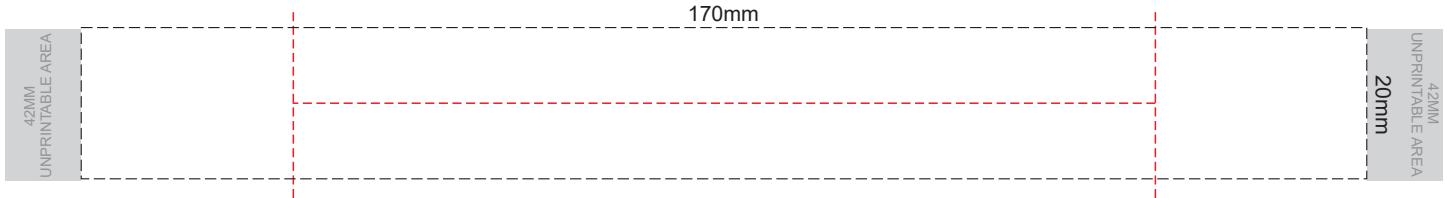

Flip & Lid
Colour

Band
Colour

100% of Actual Size
Pad Print

100% of Actual Size
Pad Print

SIDE 1

SIDE 2

Flip & Lid
Colour

Band
Colour

100% of Actual Size
Screen Print (one colour)

100% of Actual Size
Screen Print (one colour)
Double Sided Template Front & Back

Red Line = Exact opposites of the product
(centre artwork to the red line)

Flip & Lid
Colour

Band
Colour

100% of Actual Size
Silicone Digital Print
Debossed

100% of Actual Size
Digital Packaging Print
FRONT

Artwork will be printed directly onto the product via CMYK printing (no white),
colours will not be vibrant due to white ink not being available for this process.