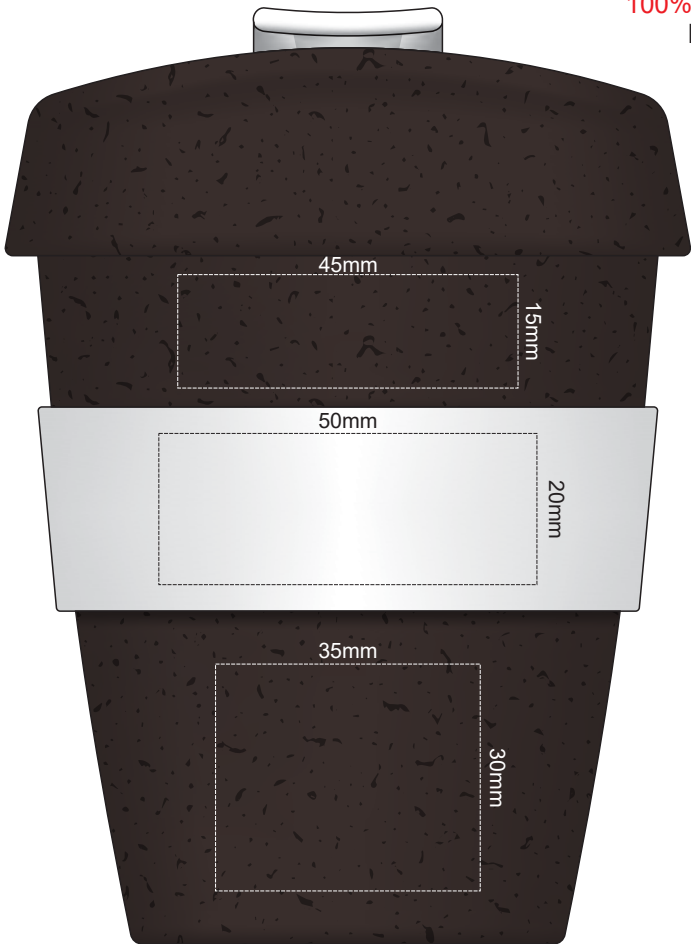

100% of Actual Size
Pad Print

+Brown has speckles

100% of Actual Size
Pad Print

SIDE 1

SIDE 2

Flip colour	Band colour
White	White
Yellow	Orange
Orange	Red
Pink	Red
Red	Red
Green	Green
Blue	Blue
Dark Blue	Dark Blue
Purple	Purple
Black	Black

+Brown has speckles

100% of Actual Size
Screen Print (one colour)

100% of Actual Size
Screen Print (one colour)
Double sided template front & back

Red Line = Exact opposites of the product
(centre artwork to the red line)

+Brown has speckles

100% of Actual Size
Silicone Digital Print
Debossed

SIDE 1

SIDE 2

100% of Actual Size
Digital Packaging Print
FRONT

Artwork will be printed directly onto the product via CMYK printing (no white), colours will not be vibrant due to white ink not being available for this process.