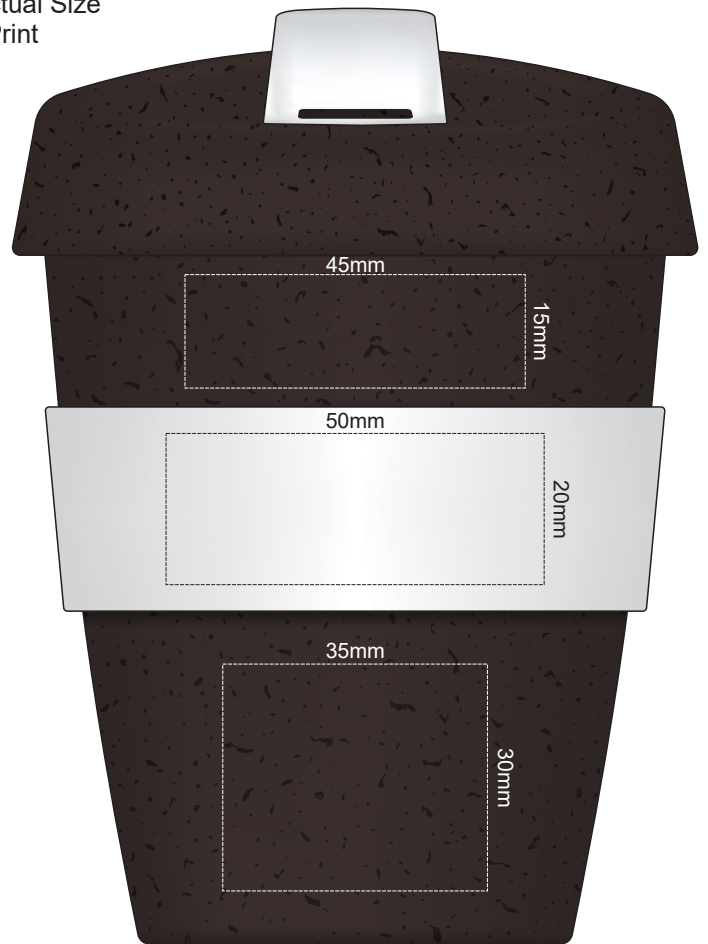

100% of Actual Size
Pad Print

+Brown has speckles

100% of Actual Size
Pad Print

SIDE 1

SIDE 2

Flip colour	Band colour
White	White
Yellow	Orange
Orange	Red
Pink	Red
Red	Red
Green	Green
Blue	Blue
Dark Blue	Dark Blue
Purple	Purple
Black	Black

+Brown has speckles

100% of Actual Size
Screen Print (one colour)

100% of Actual Size
Screen Print (one colour)
Double sided template front & back

Red Line = Exact opposites of the product
(centre artwork to the red line)

+Brown has speckles

100% of Actual Size
Silicone Digital Print
Debossed

SIDE 1

SIDE 2

100% of Actual Size
Digital Packaging Print
FRONT

Artwork will be printed directly onto the product via CMYK printing (no white), colours will not be vibrant due to white ink not being available for this process.