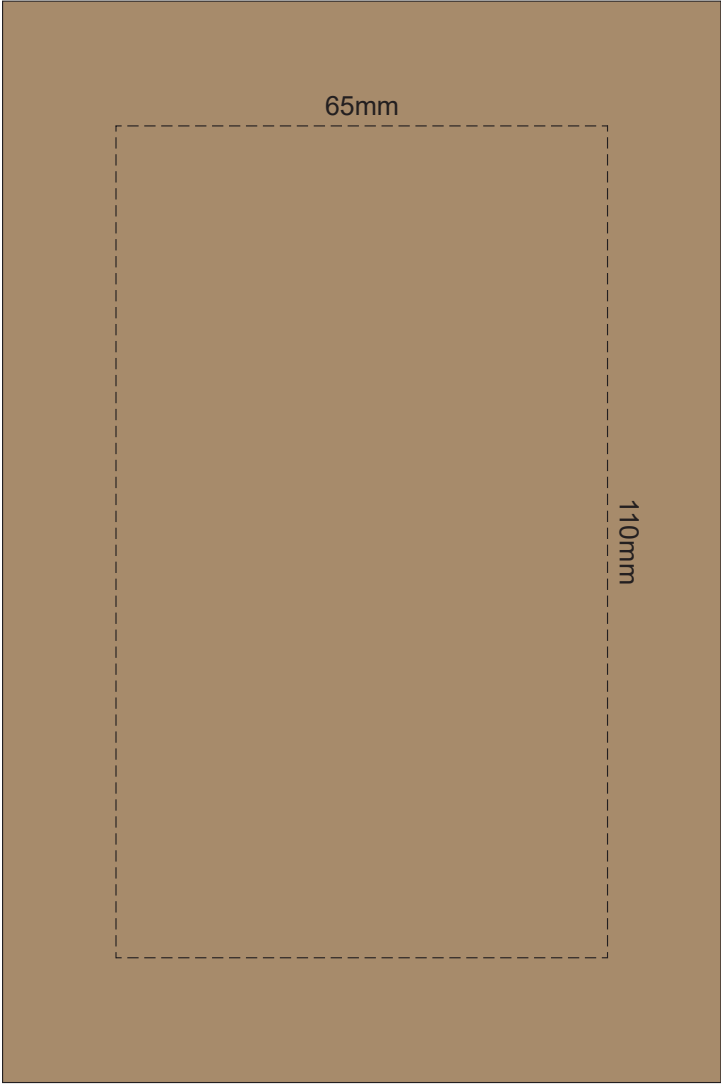

100% of Actual Size
Pad Print

+Brown has speckles

100% of Actual Size
Pad Print

SIDE 1

SIDE 2

Flip colour	Band colour
White	White
Yellow	Orange
Orange	Red
Pink	Red
Red	Red
Green	Green
Blue	Blue
Dark Blue	Dark Blue
Purple	Purple
Black	Black

+Brown has speckles

100% of Actual Size
Screen Print (one colour)

100% of Actual Size
Screen Print (one colour)
Double sided template front & back

Red Line = Exact opposites of the product
(centre artwork to the red line)

+Brown has speckles

100% of Actual Size
Silicone Digital Print
Debossed

SIDE 1

SIDE 2

100% of Actual Size
Digital Packaging Print
FRONT

Artwork will be printed directly onto the product via CMYK printing (no white), colours will not be vibrant due to white ink not being available for this process.