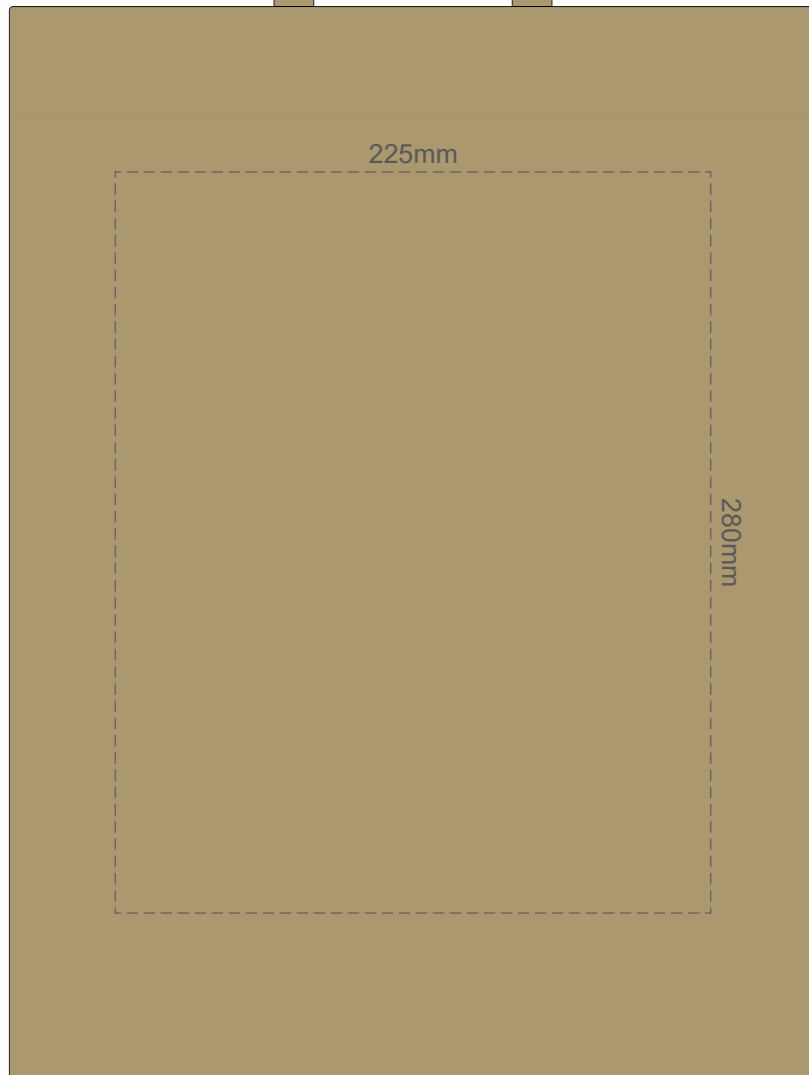

35% of Actual Size
Screen Print (one colour)
Digital Packaging Print

FRONT ONLY

Digital Packaging Print is only available on white and natural products.
As this is an uncoated substrate and artwork is printed directly onto the product via CMYK print with **no white** ink base, ink is absorbed into the product, giving the artwork a faded, vintage finish.