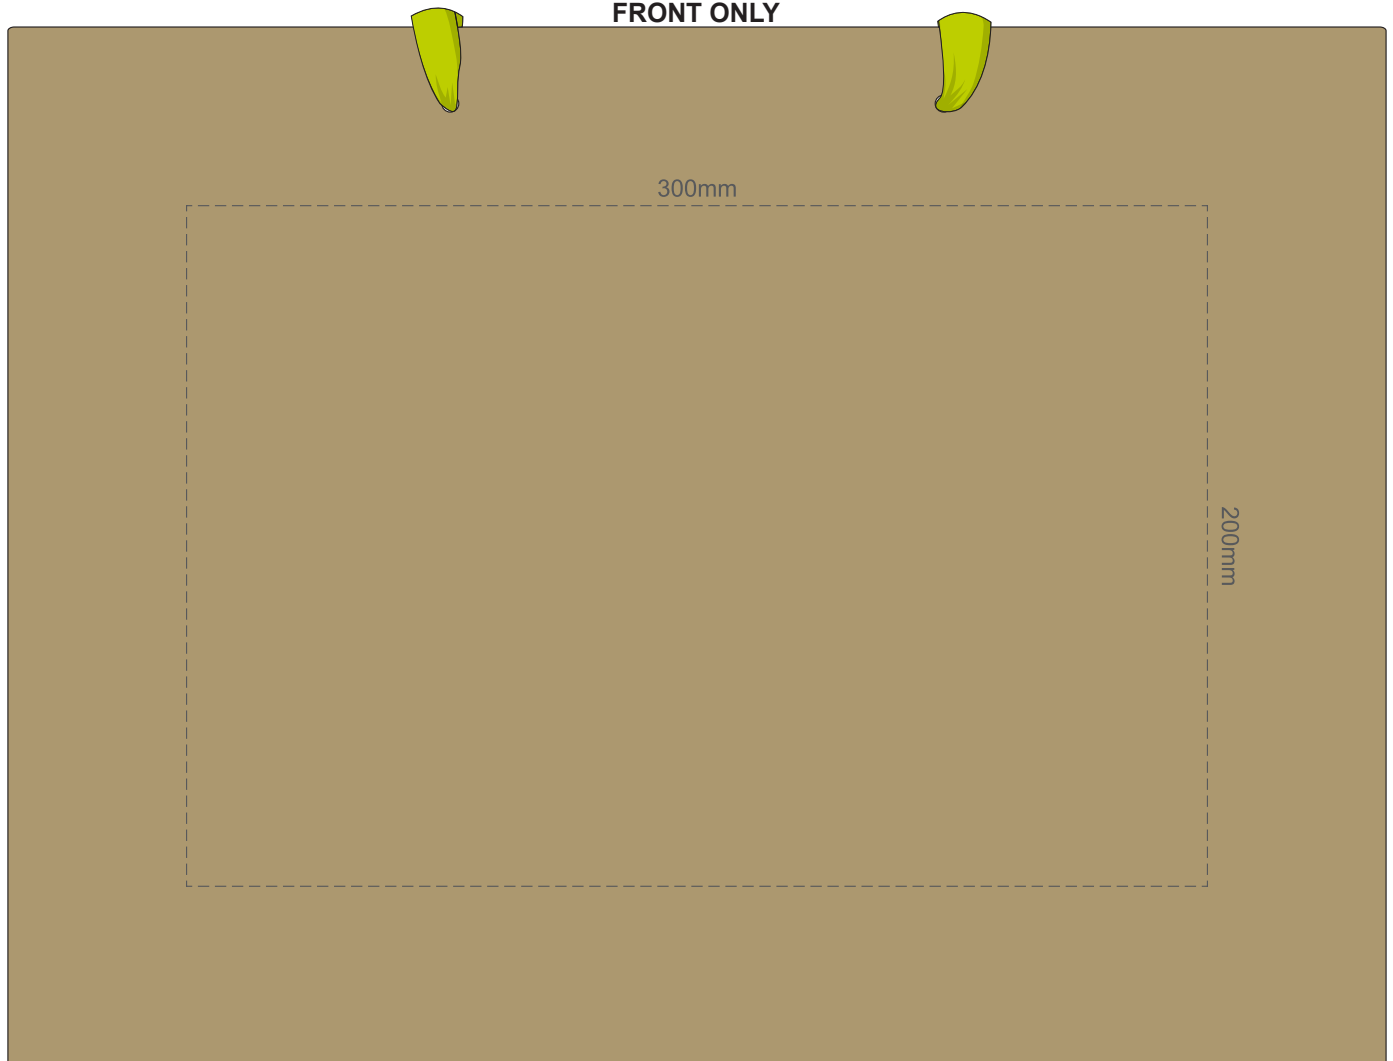

BAG

RIBBON

45% of Actual Size
Screen Print (One Colour Only)
Digital Packaging Print
FRONT ONLY

Digital Packaging Print is only available on white and natural products.
As this is an uncoated substrate and artwork is printed directly onto the product via CMYK print with **no white** ink base, ink is absorbed into the product, giving the artwork a faded, vintage finish.