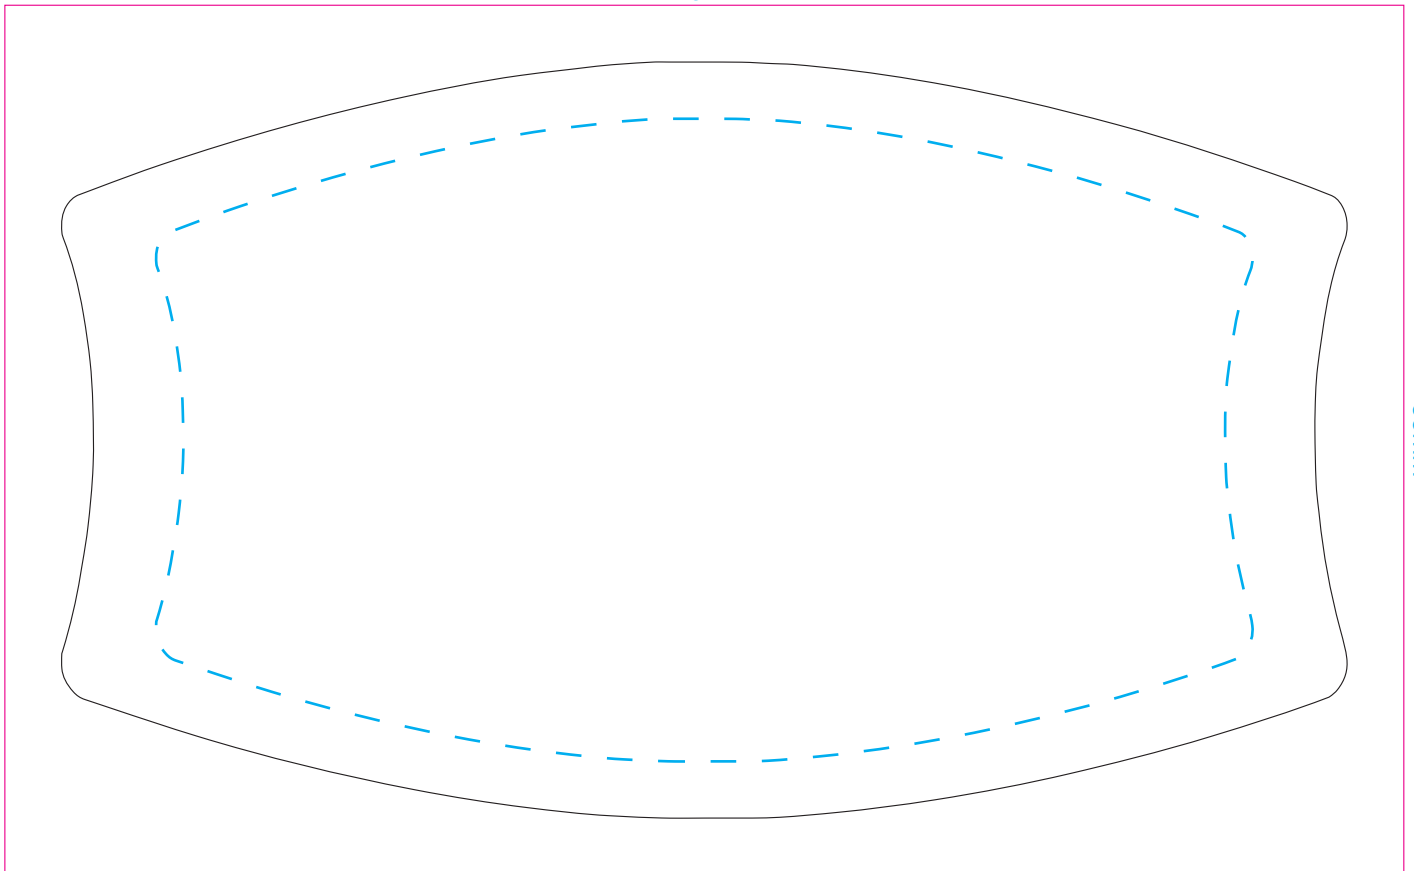

100% of Actual Size
KIDS - Sublimation Template

185mm
145mm

115mm
85mm

Blue Line = The SIGNIFICANT PRINT AREA
(Keep all critical images & text within this box)
Black Line = Product size
Pink Line = Bleed off to here

100% of Actual Size
ADULTS - Sublimation Template
190mm
170mm

130mm
110mm

Blue Line = The SIGNIFICANT PRINT AREA
(Keep all critical images & text within this box)
Black Line = Product size
Pink Line = Bleed off to here