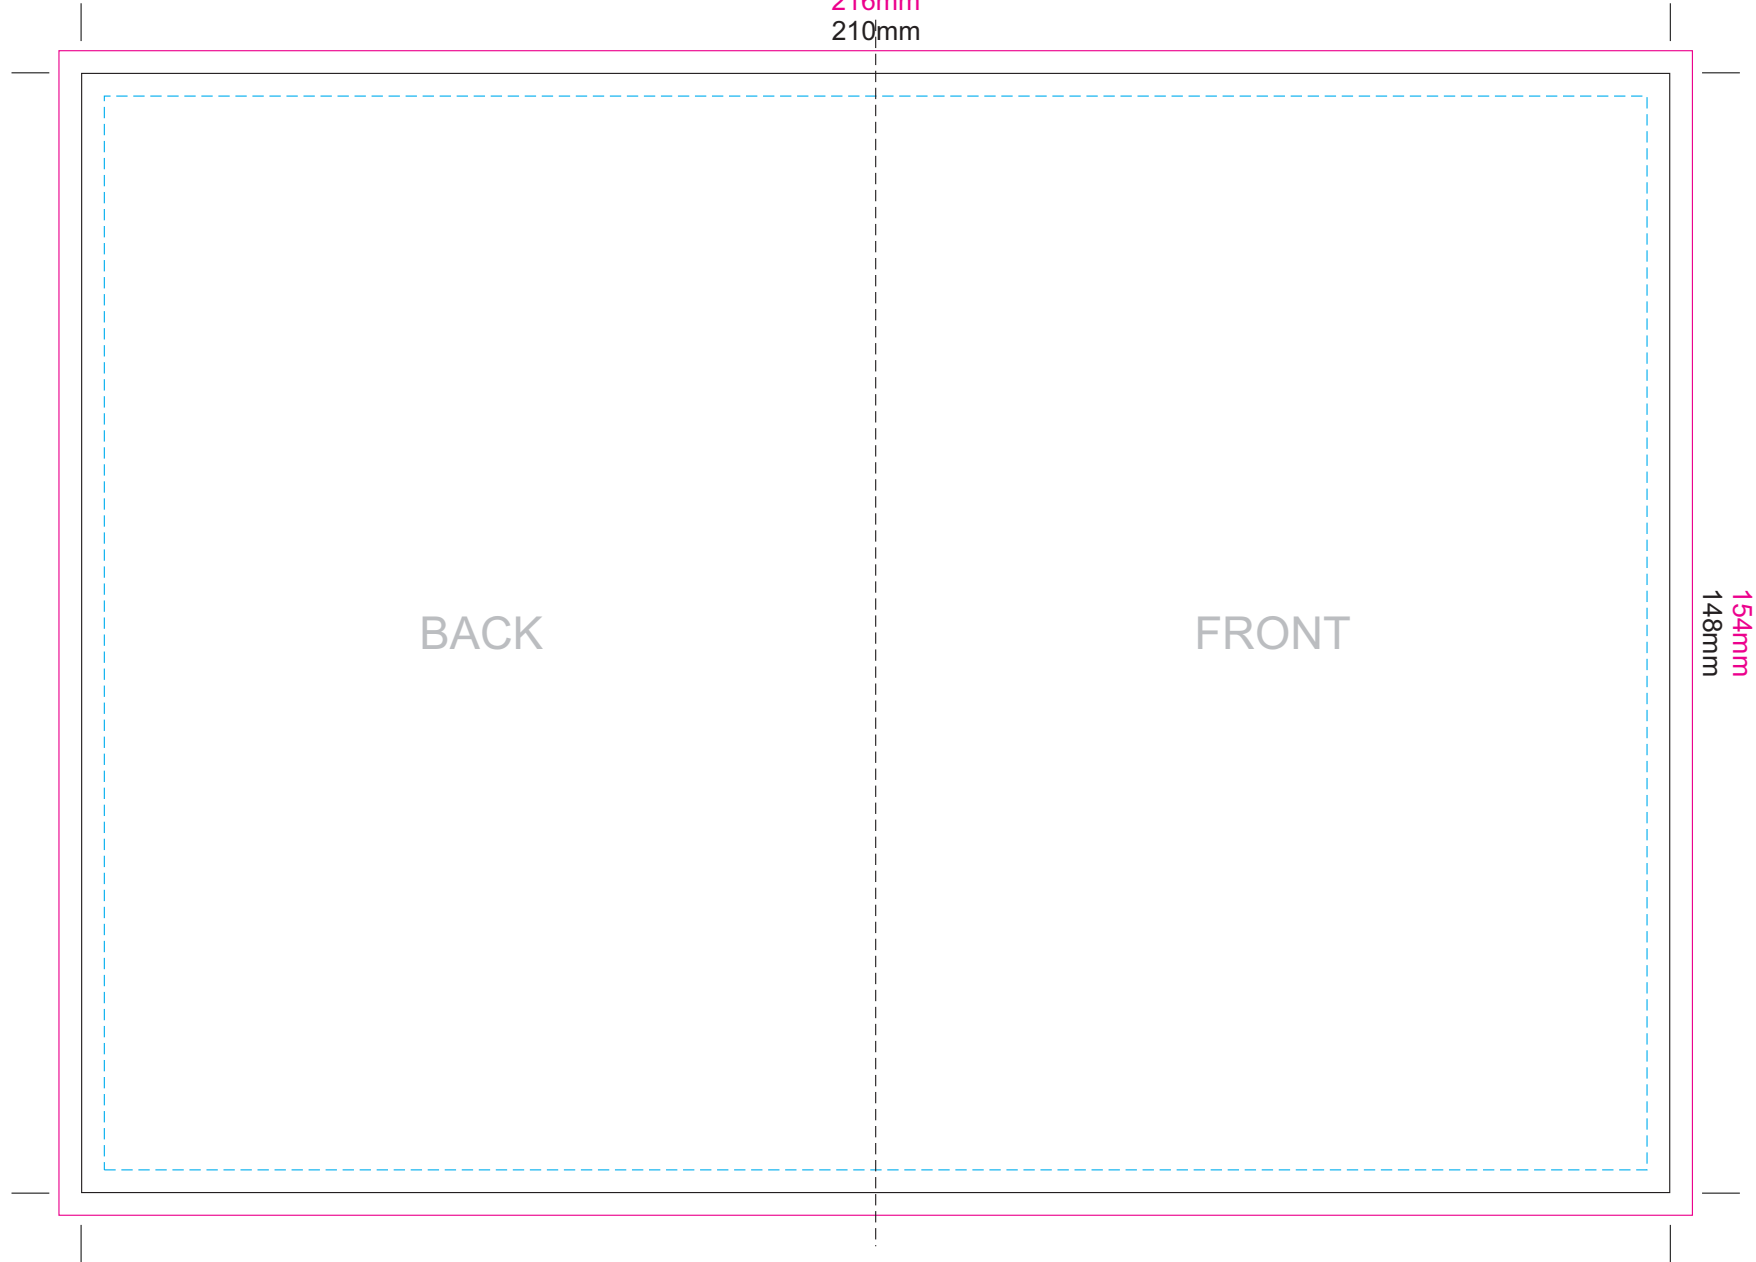

100% of Actual Size
A6 Digital Print SIDE 1

216mm
210mm

154mm
148mm

BACK

FRONT

Blue Line = The SIGNIFICANT PRINT AREA
(Keep all critical images & text within this box)
Black Line = Maximum print area
Black Dotted Line = Fold Lines
Pink Line = Bleed off to here

100% of Actual Size
A6 Digital Print SIDE 2 (inside)

216mm
210mm

154mm
148mm

Blue Line = The SIGNIFICANT PRINT AREA
(Keep all critical images & text within this box)
Black Line = Maximum print area
Black Dotted Line = Fold Lines
Pink Line = Bleed off to here