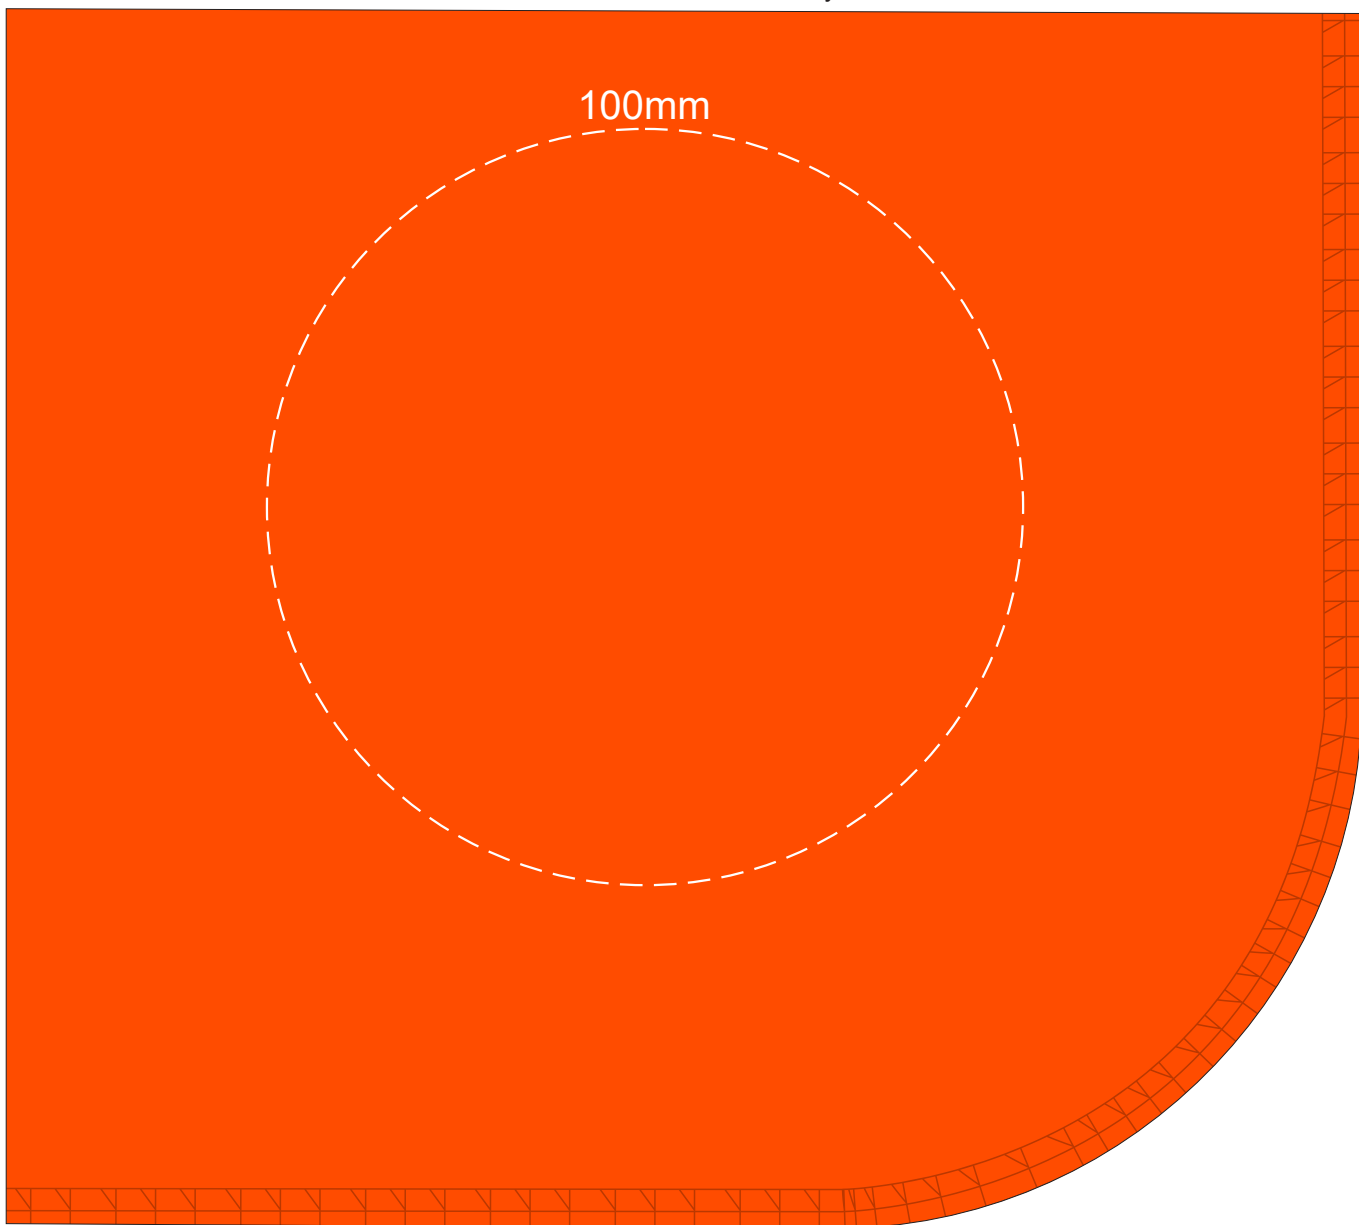

60% of Actual Size
Screen Print (one colour)
Colourflex Transfer

100% of Actual Print Size Embroidery on Blanket

100mm