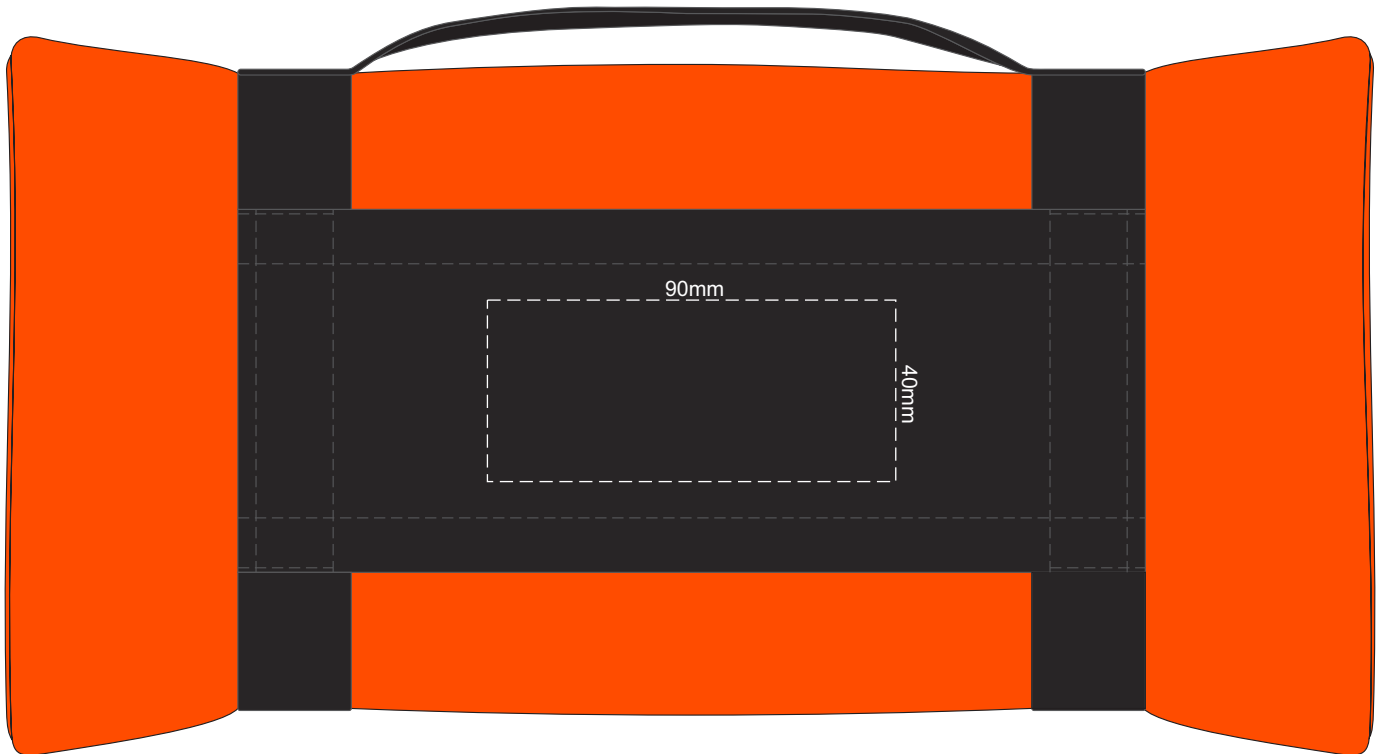

60% of Actual Size
Screen Print (one colour)
Colourflex Transfer

100% of Actual Print Size Embroidery on Blanket