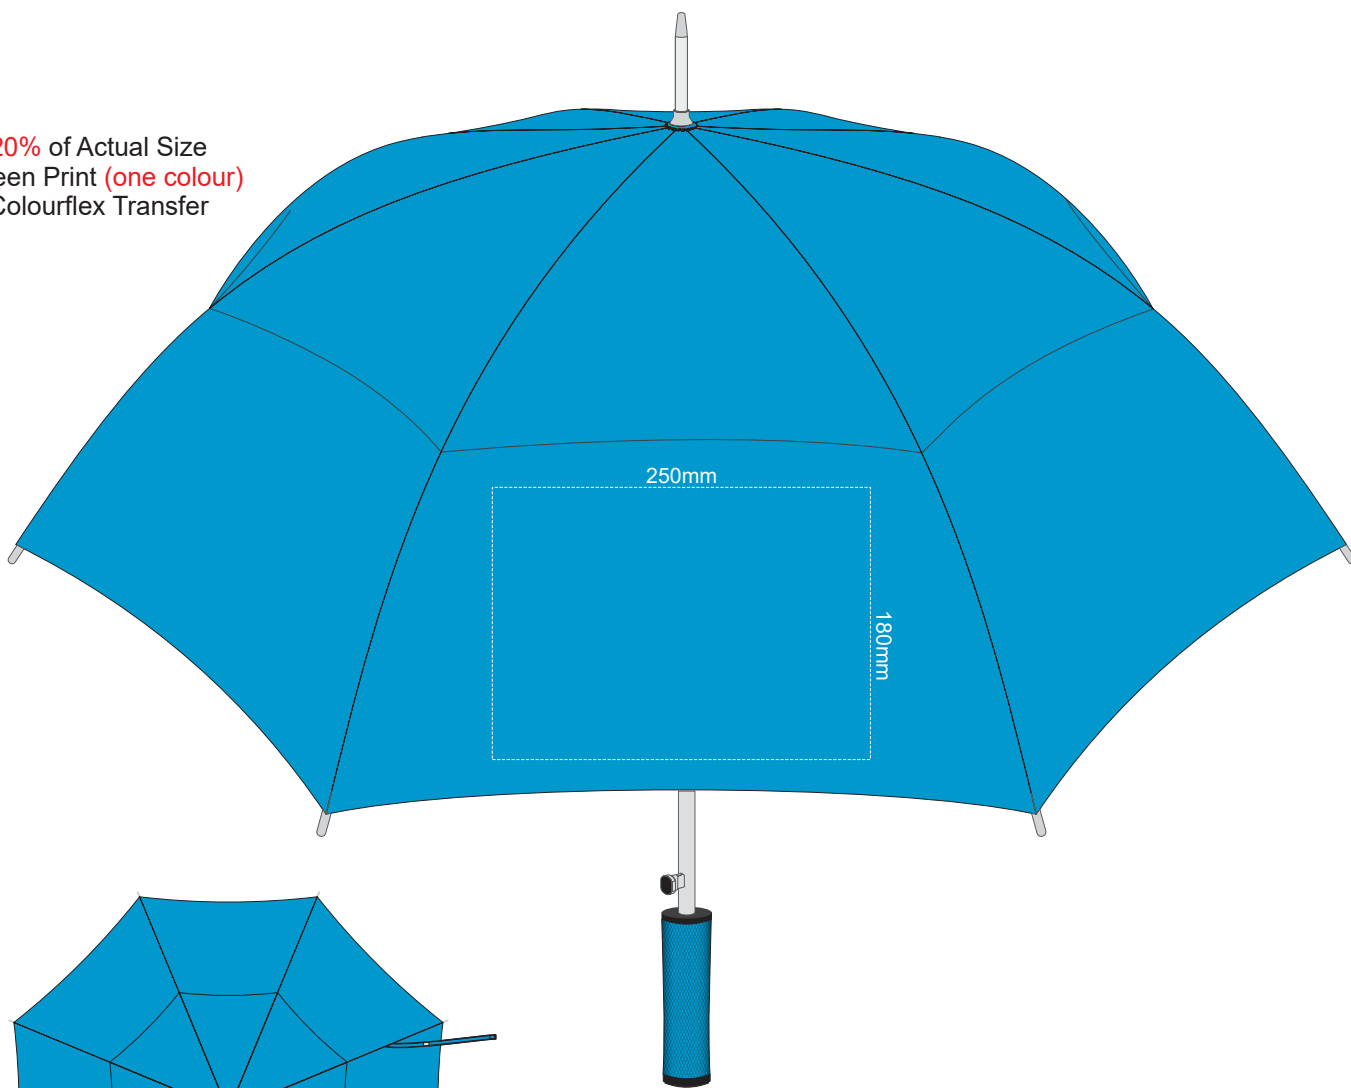

20% of Actual Size
Screen Print (one colour)
Colourflex Transfer

Top view at 5%
to indicate which
panel/s to be decorated.