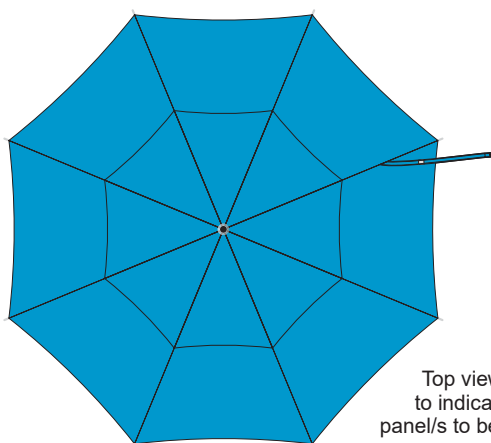

20% of Actual Size
Screen Print (one colour)
Colourflex Transfer

Top view at 5%
to indicate which
panel/s to be decorated.