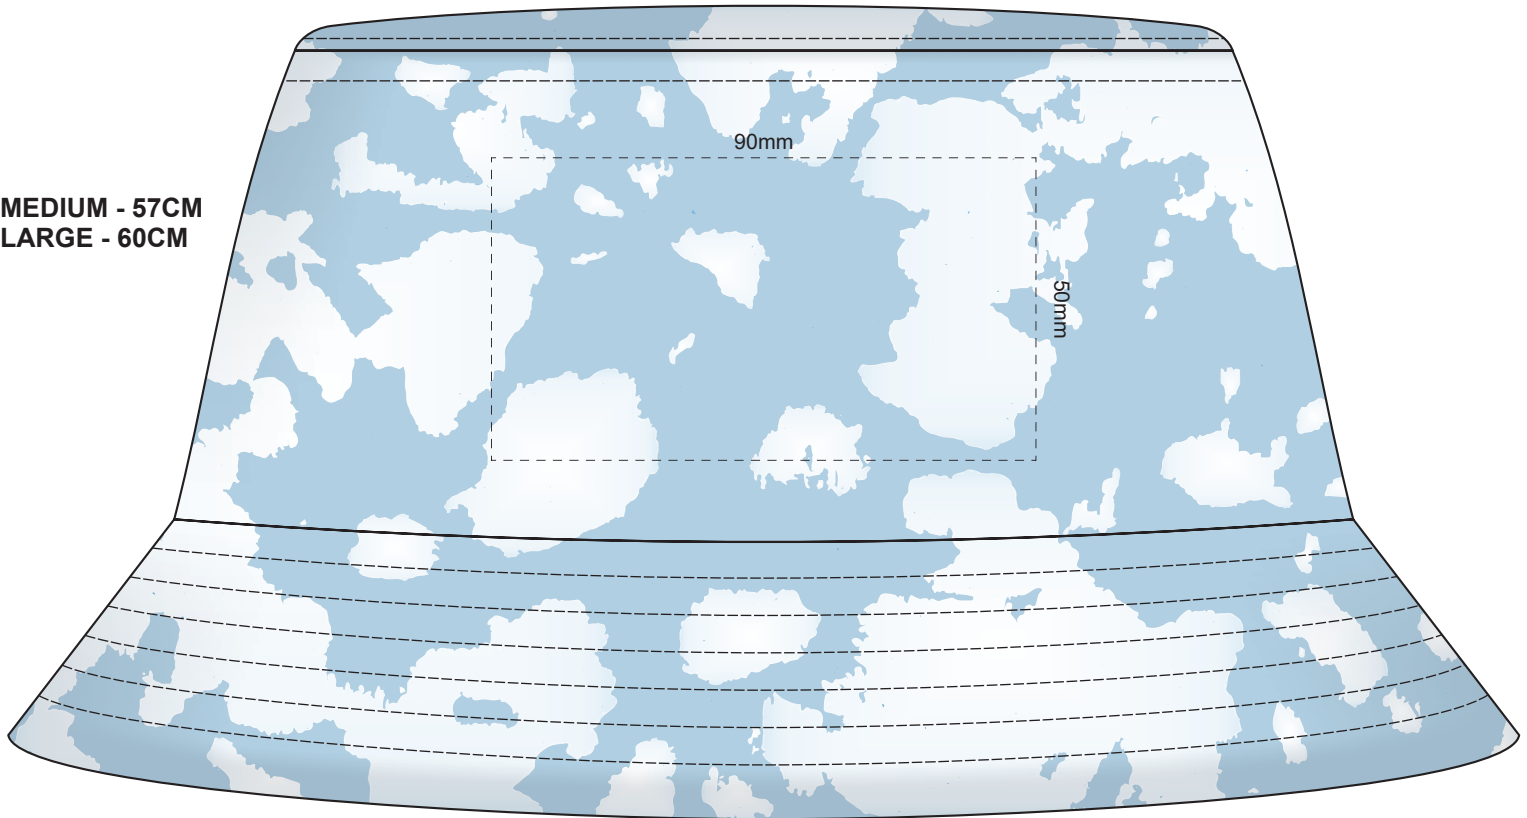

80% of Actual Size
Colourflex Transfer
(front & back print available)

MEDIUM - 57CM
LARGE - 60CM

80% of Actual Size
Embroidery
(front & back print available)

MEDIUM - 57CM
LARGE - 60CM