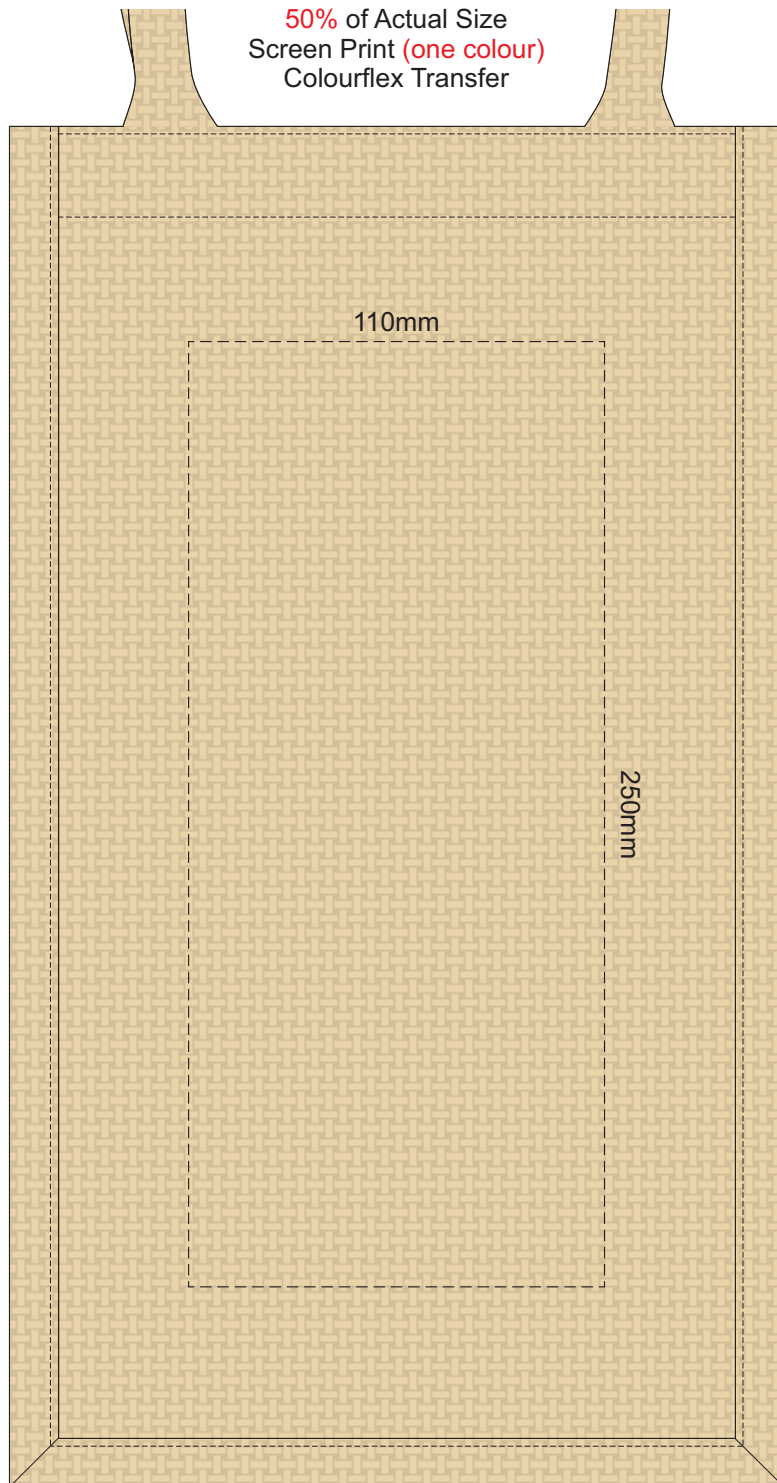

50% of Actual Size
Screen Print (one colour)
Colourflex Transfer

Please be aware the artwork will be significantly affected by the texture of the bag.
Fine detailing, small text will be lost in the texture of the bag and may not be legible.