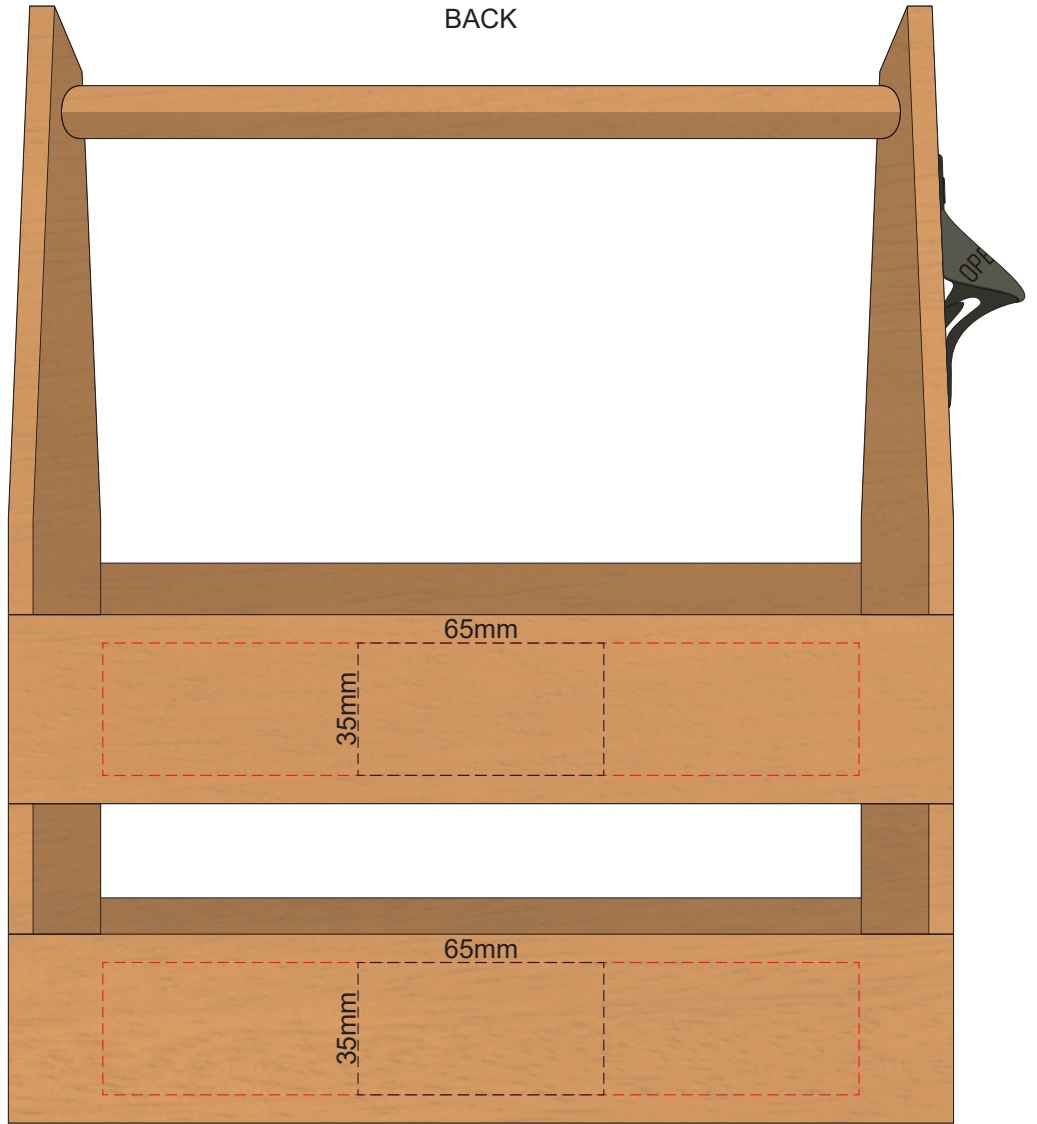

50% of Actual Size
Pad Print
FRONT

50% of Actual Size
Pad Print
BACK

50% of Actual Size
Laser Engraving
FRONT

Engraves to a natural etch

50% of Actual Size
Laser Engraving
BACK

Engraves to a natural etch