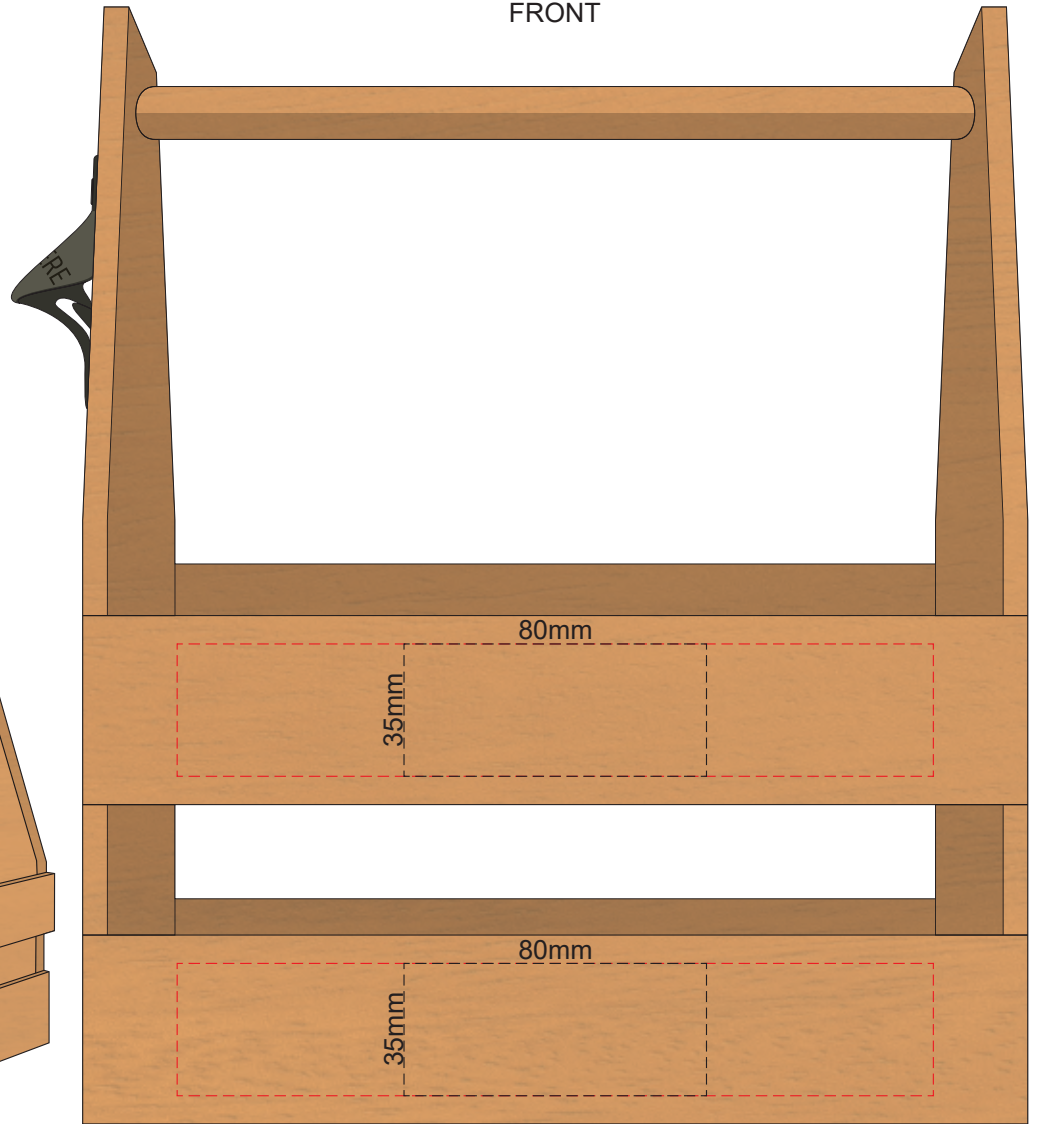

50% of Actual Size
Pad Print
FRONT

50% of Actual Size
Pad Print
BACK

50% of Actual Size
Laser Engraving
FRONT

Engraves to a natural etch

50% of Actual Size
Laser Engraving
BACK

Engraves to a natural etch