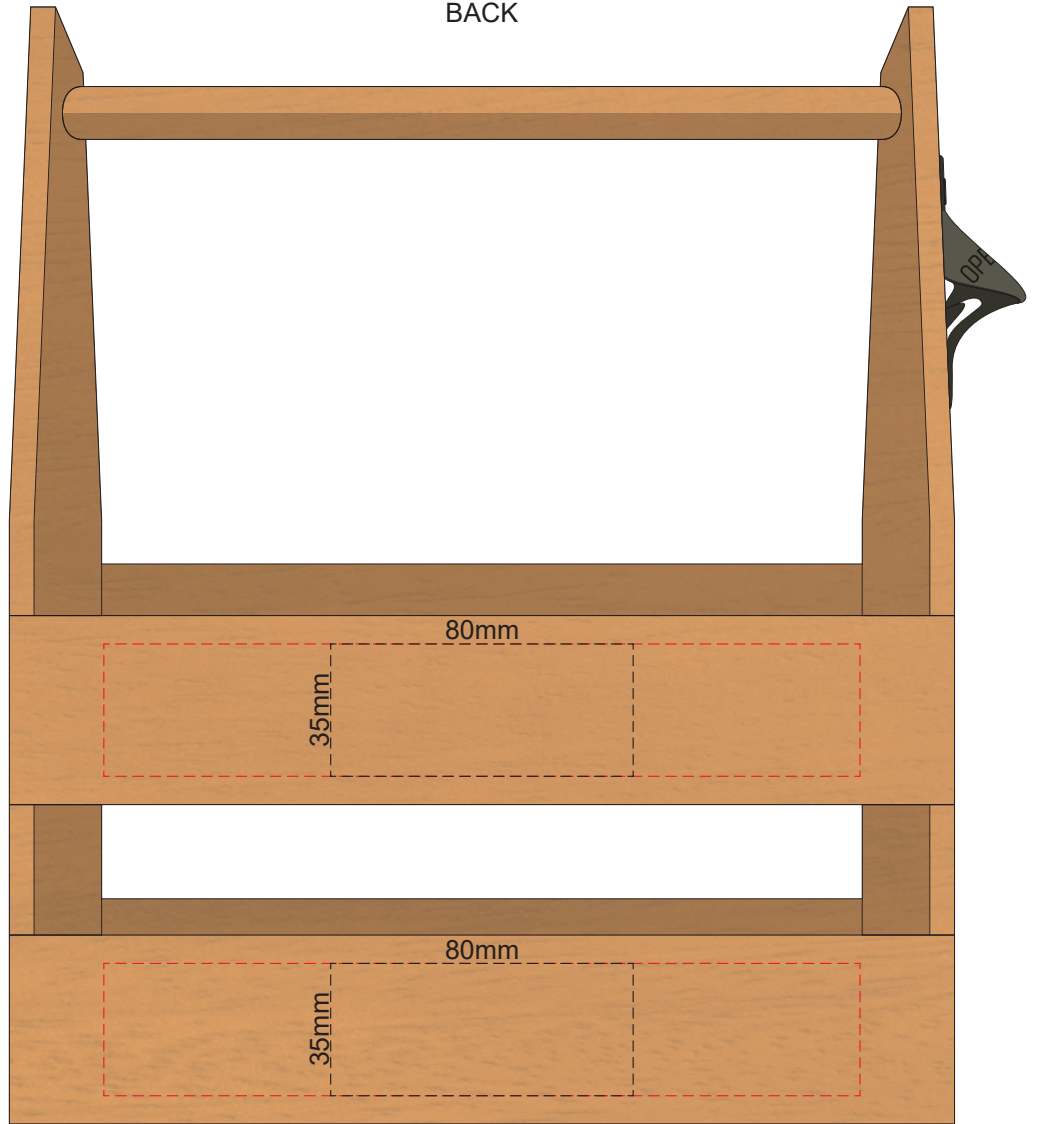

50% of Actual Size
Pad Print
FRONT

50% of Actual Size
Pad Print
BACK

50% of Actual Size
Laser Engraving
FRONT

Engraves to a natural etch

50% of Actual Size
Laser Engraving
BACK

Engraves to a natural etch