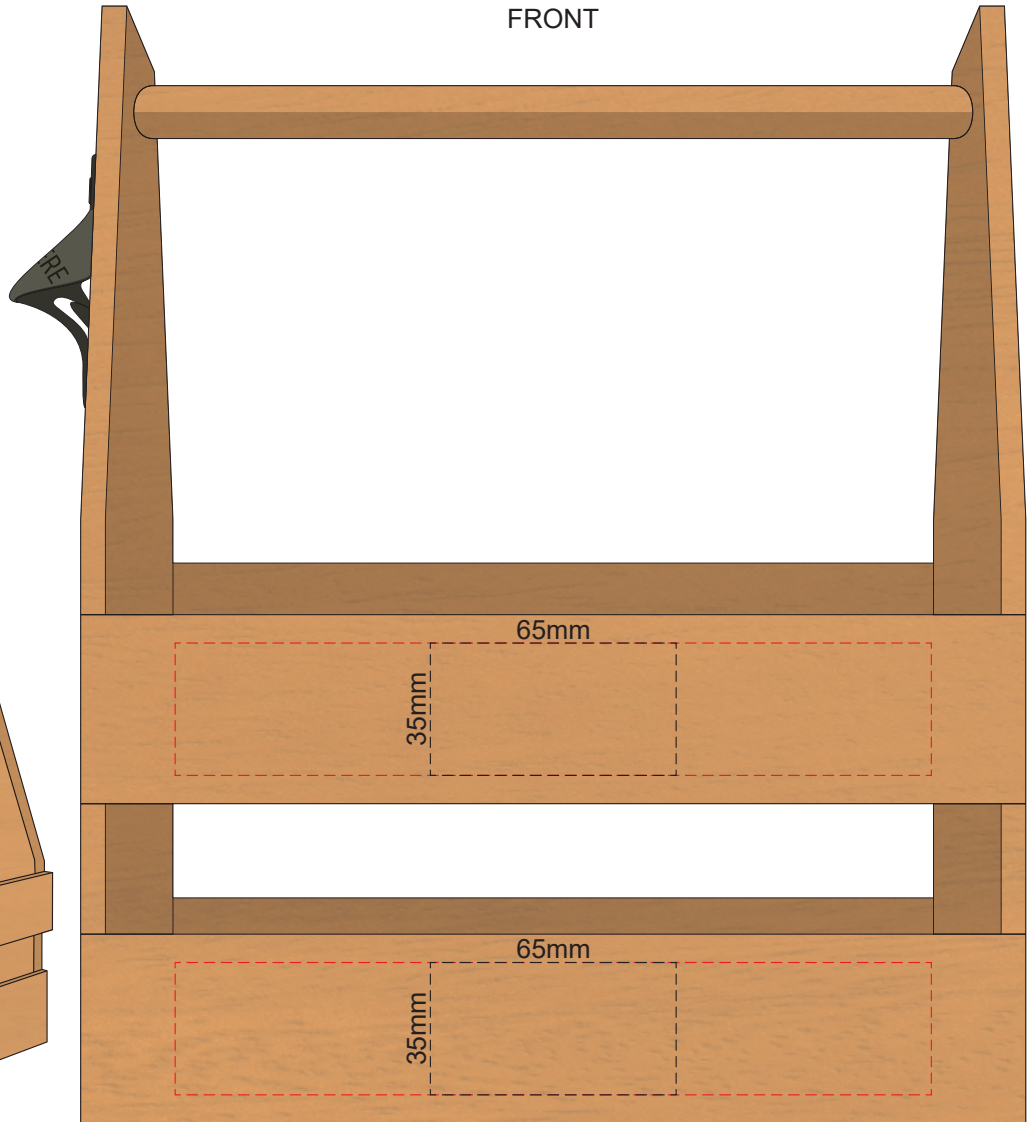

50% of Actual Size
Pad Print
FRONT

50% of Actual Size
Pad Print
BACK

50% of Actual Size
Laser Engraving
FRONT

Engraves to a natural etch

50% of Actual Size
Laser Engraving
BACK

Engraves to a natural etch