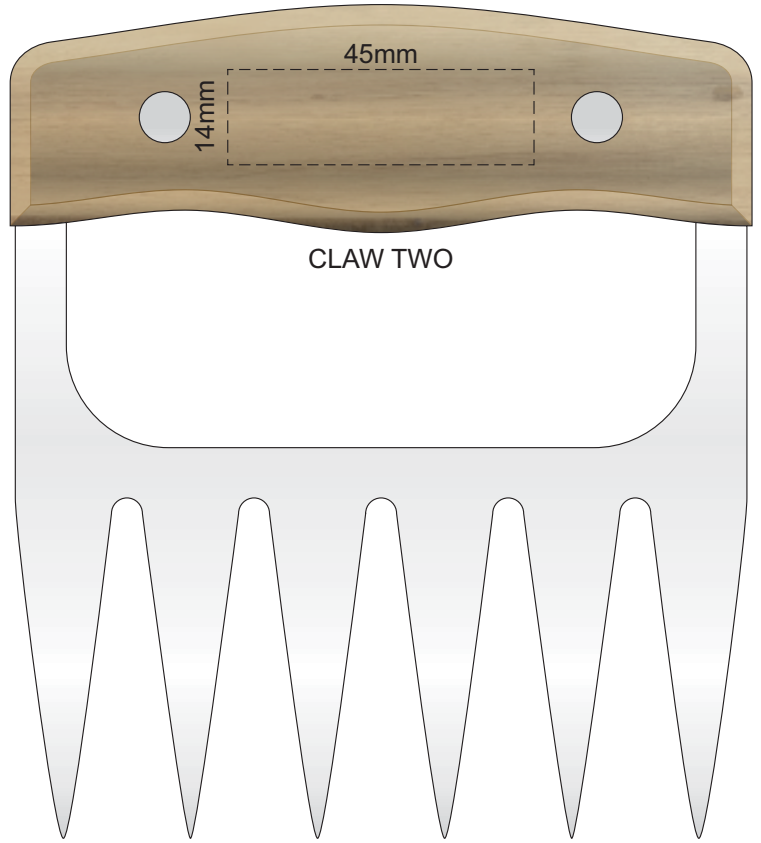

90% of Actual Size
Pad Print (one colour)
Laser Engraving

100% of Actual Size
Pad Print (one colour)
Laser Engraving

SIDE VIEW
OF PRINT AREA

This product is a natural material, please allow for variances in grain pattern and branding.

 Engraves to a natural etch