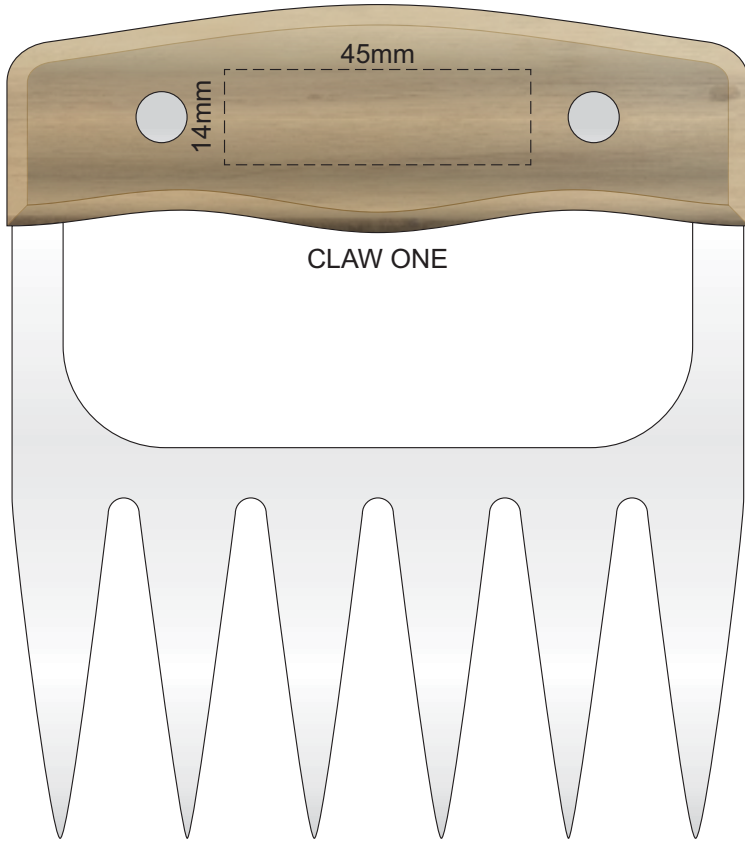

90% of Actual Size
Pad Print (one colour)
Laser Engraving

100% of Actual Size
Pad Print (one colour)
Laser Engraving

SIDE VIEW
OF PRINT AREA

This product is a natural material, please allow for variances in grain pattern and branding.

 Engraves to a natural etch