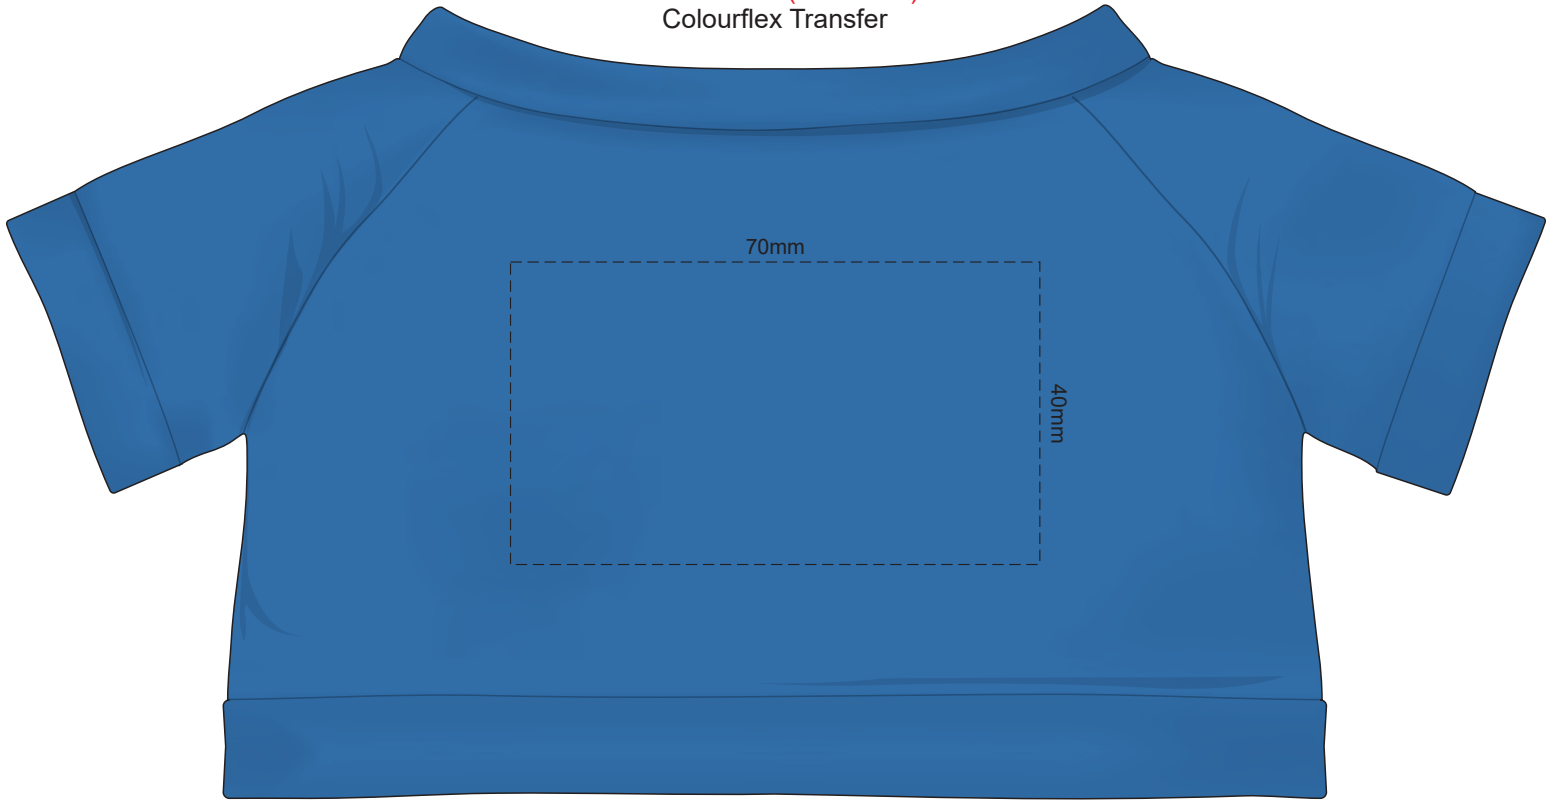

100% of Actual Size  
Screen Print (3 col max)  
Colourflex Transfer

FRONT

BACK