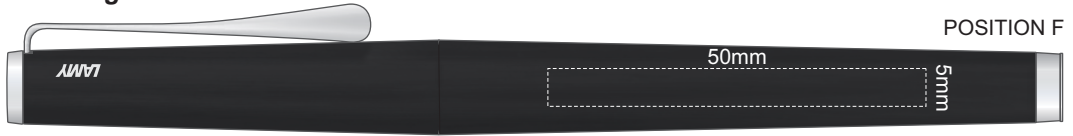

100% of Actual Size
Pad Print
Engraving

Rolling Ball Pen

Ball Point Pen

Engraves to a Natural Etch

100% of Actual Size
Pad Print
Engraving

Rolling Ball Pen

Ball Point Pen

 Engraves to a
Mirror Finish

100% of Actual Size
Pad Print
Engraving

Rolling Ball Pen

Ball Point Pen

 Engraves to a
Mirror Finish