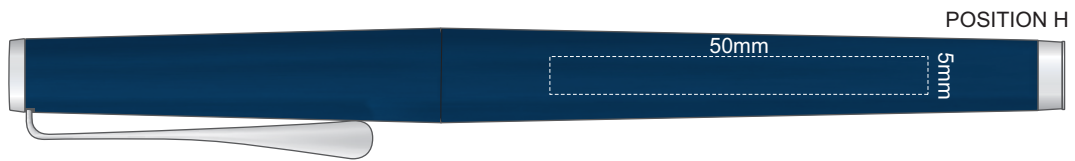

100% of Actual Size
Pad Print
Engraving

Rolling Ball Pen

Ball Point Pen

Engraves to a Natural Etch

100% of Actual Size
Pad Print
Engraving

Rolling Ball Pen

Ball Point Pen

 Engraves to a
Mirror Finish

100% of Actual Size
Pad Print
Engraving

Rolling Ball Pen

Ball Point Pen

 Engraves to a
Mirror Finish