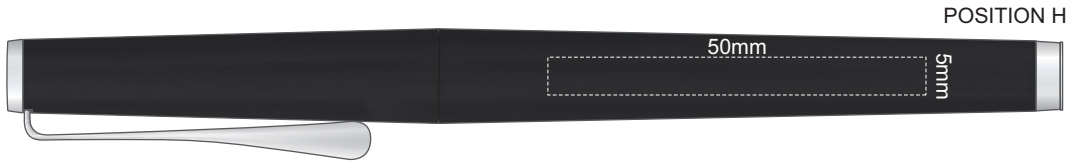

100% of Actual Size
Pad Print
Engraving

Rolling Ball Pen

Ball Point Pen

Engraves to a Natural Etch

100% of Actual Size
Pad Print
Engraving

Rolling Ball Pen

Ball Point Pen

 Engraves to a
Mirror Finish

100% of Actual Size
Pad Print
Engraving

Rolling Ball Pen

Ball Point Pen

 Engraves to a
Mirror Finish