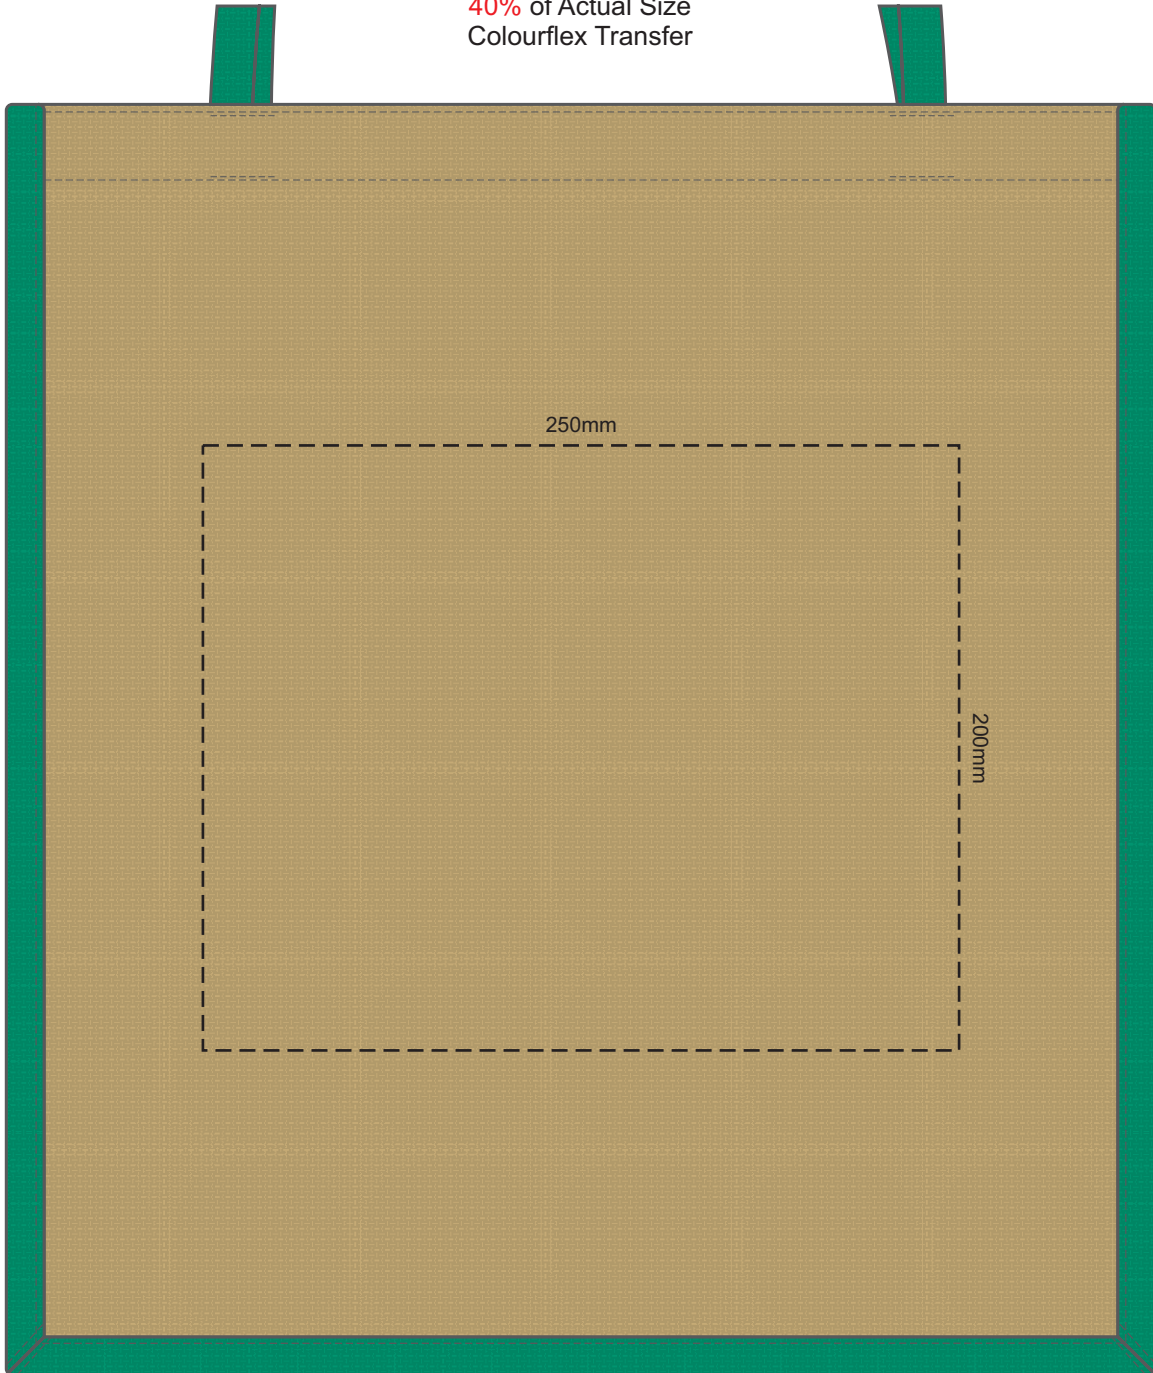

40% of Actual Size
Screen Print

Please be aware the artwork will be significantly affected by the texture of the bag.
Fine detailing, small text will be lost in the texture of the bag and may not be legible.

40% of Actual Size
Colourflex Transfer

Please note the orientation of these print areas may be rotated to best suit your needs.