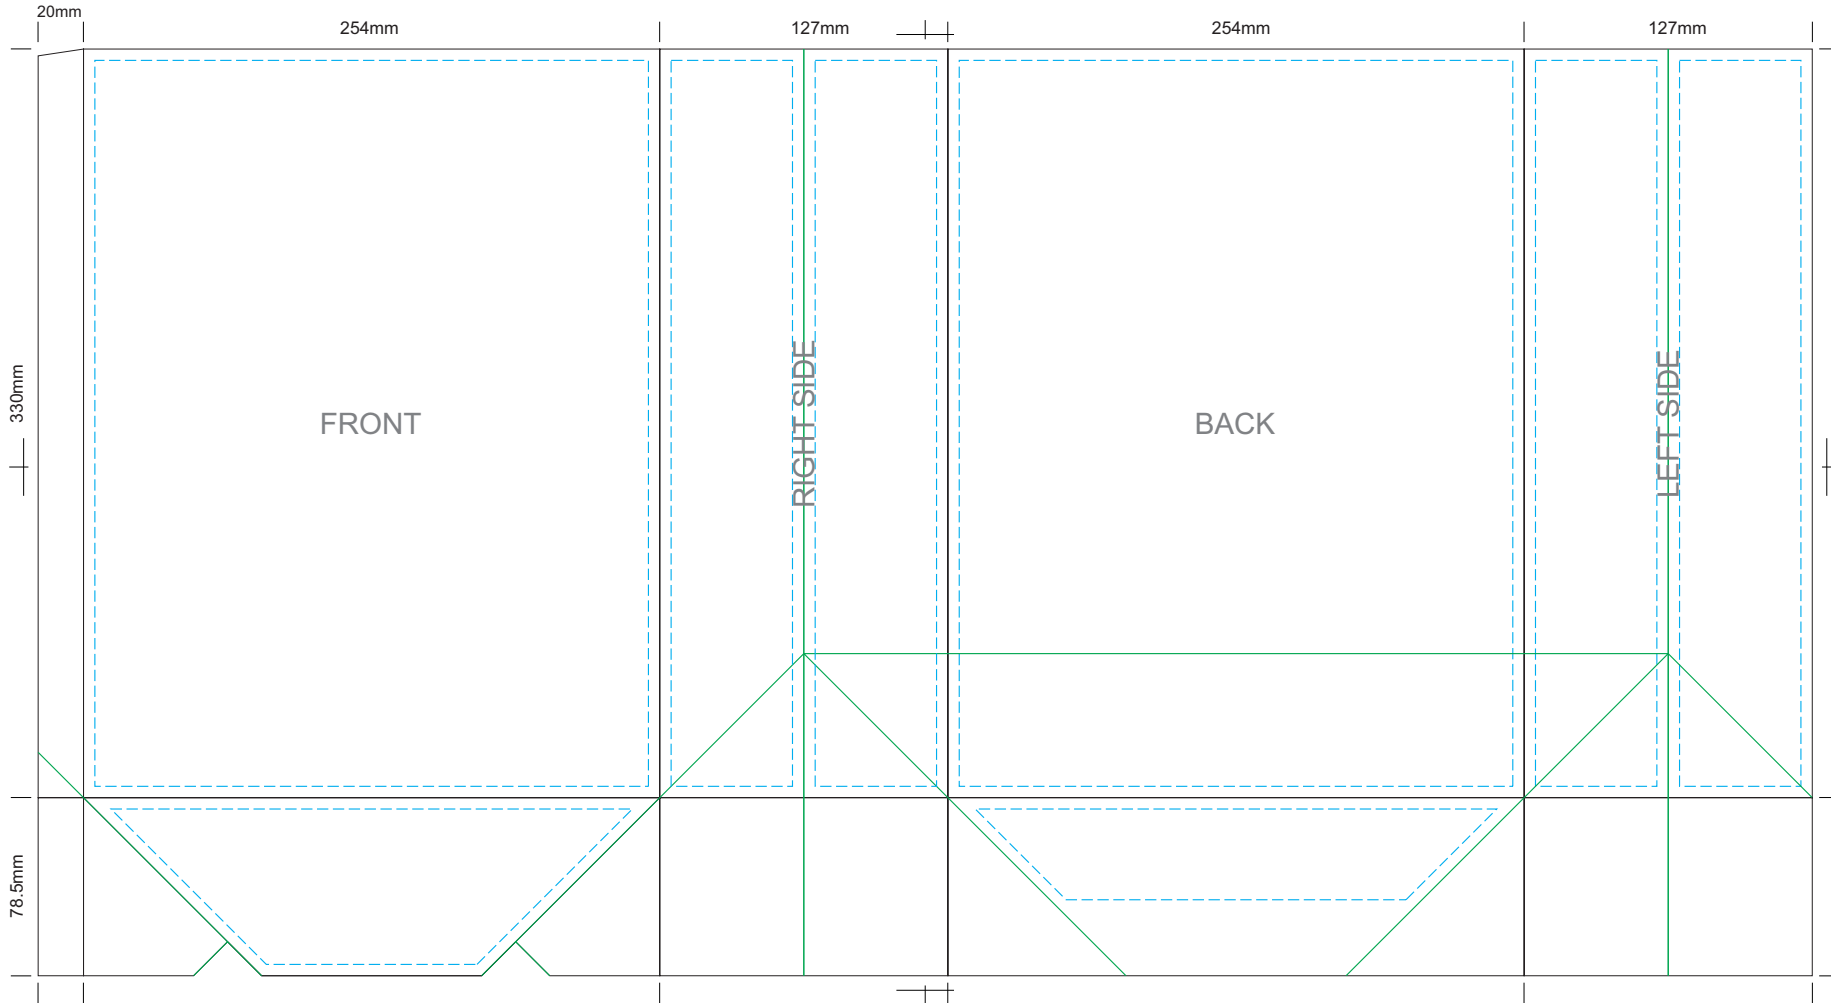

30% of Actual Size  
Full Colour Template

Blue Line = The SIGNIFICANT PRINT AREA  
(Keep all critical images & text within this box)  
Black Line = Maximum print area  
Green Line = Fold Lines