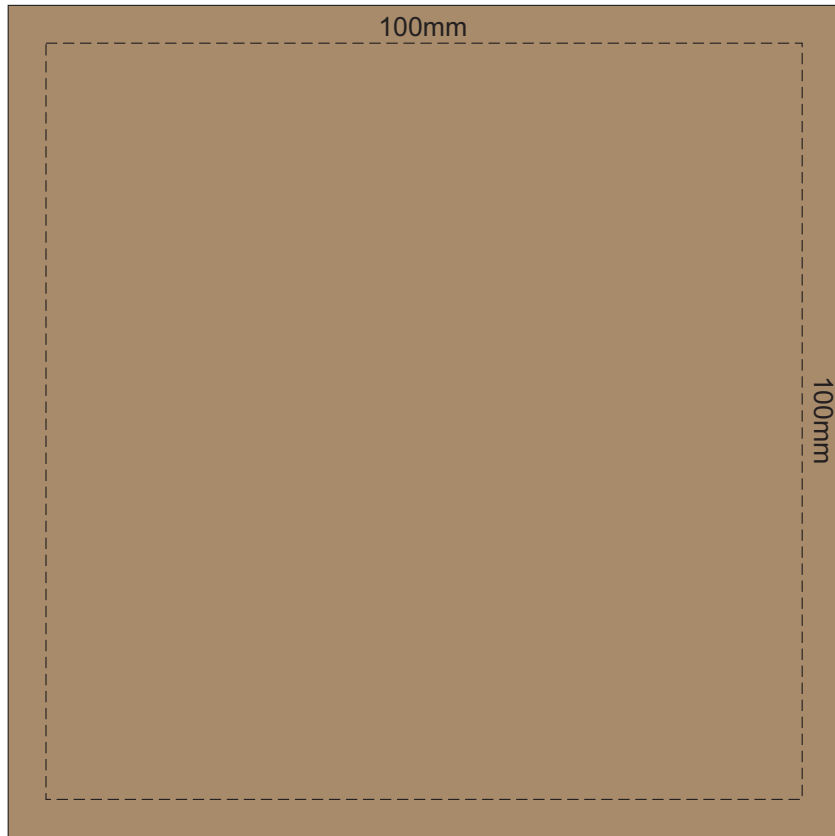

100% of Actual Size
Digital Packaging Print

GIFT BOX
FRONT

Artwork will be printed directly onto the product via CMYK printing (no white), colours will not be vibrant due to white ink not being available for this process.